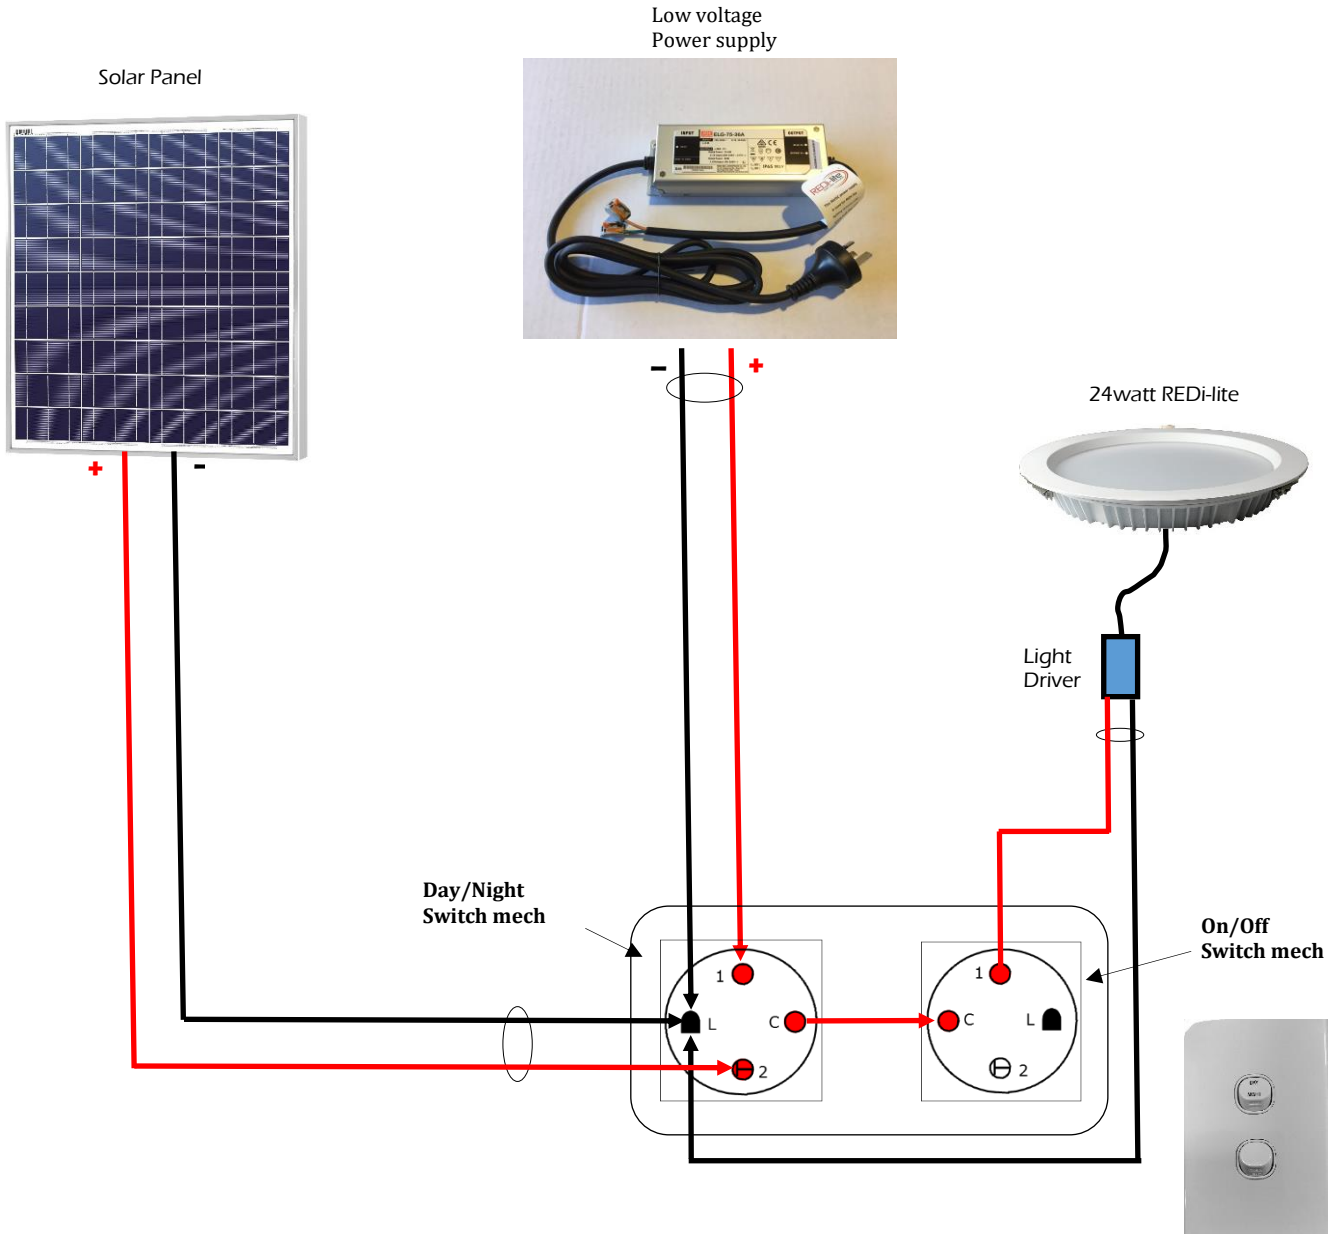

## Wiring Diagram 4.

Day/Night switch with a single 24watt light

Note: The system above allows you to choose between a Solar or Grid supply for powering your light. An on/off is included for full control.