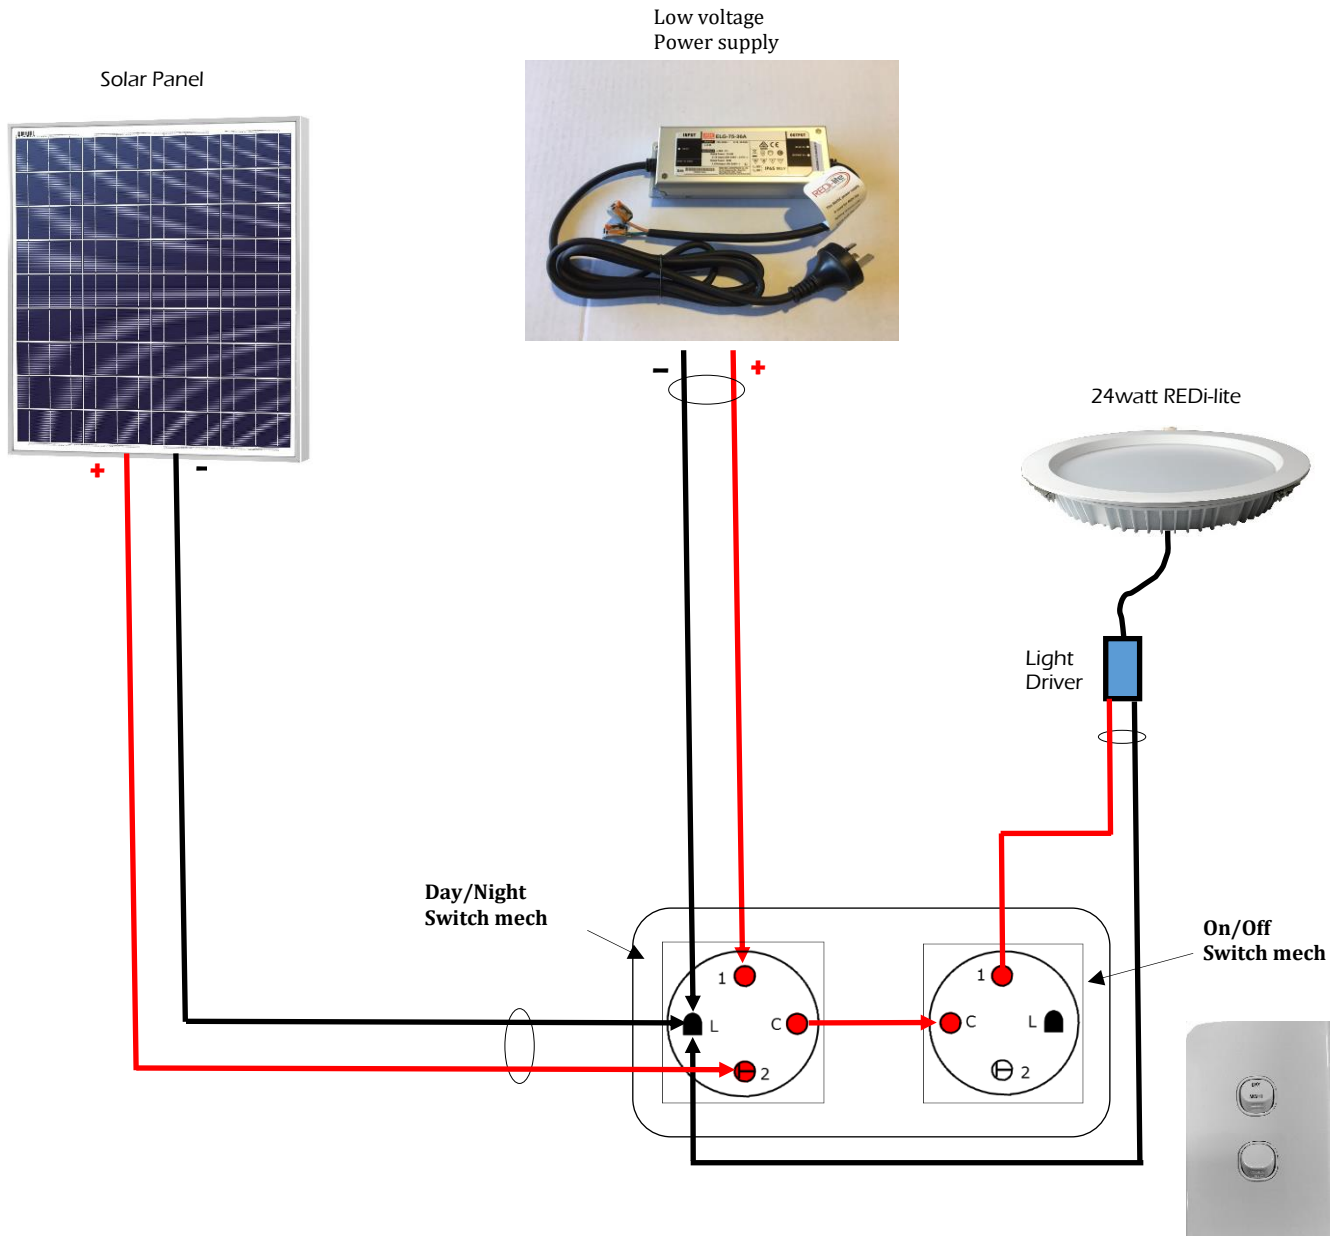

Wiring Diagram 4.

Day/Night switch with a single 24watt light

Note: The system above allows you to choose between a Solar or Grid supply for powering your light. An on/off is included for full control.