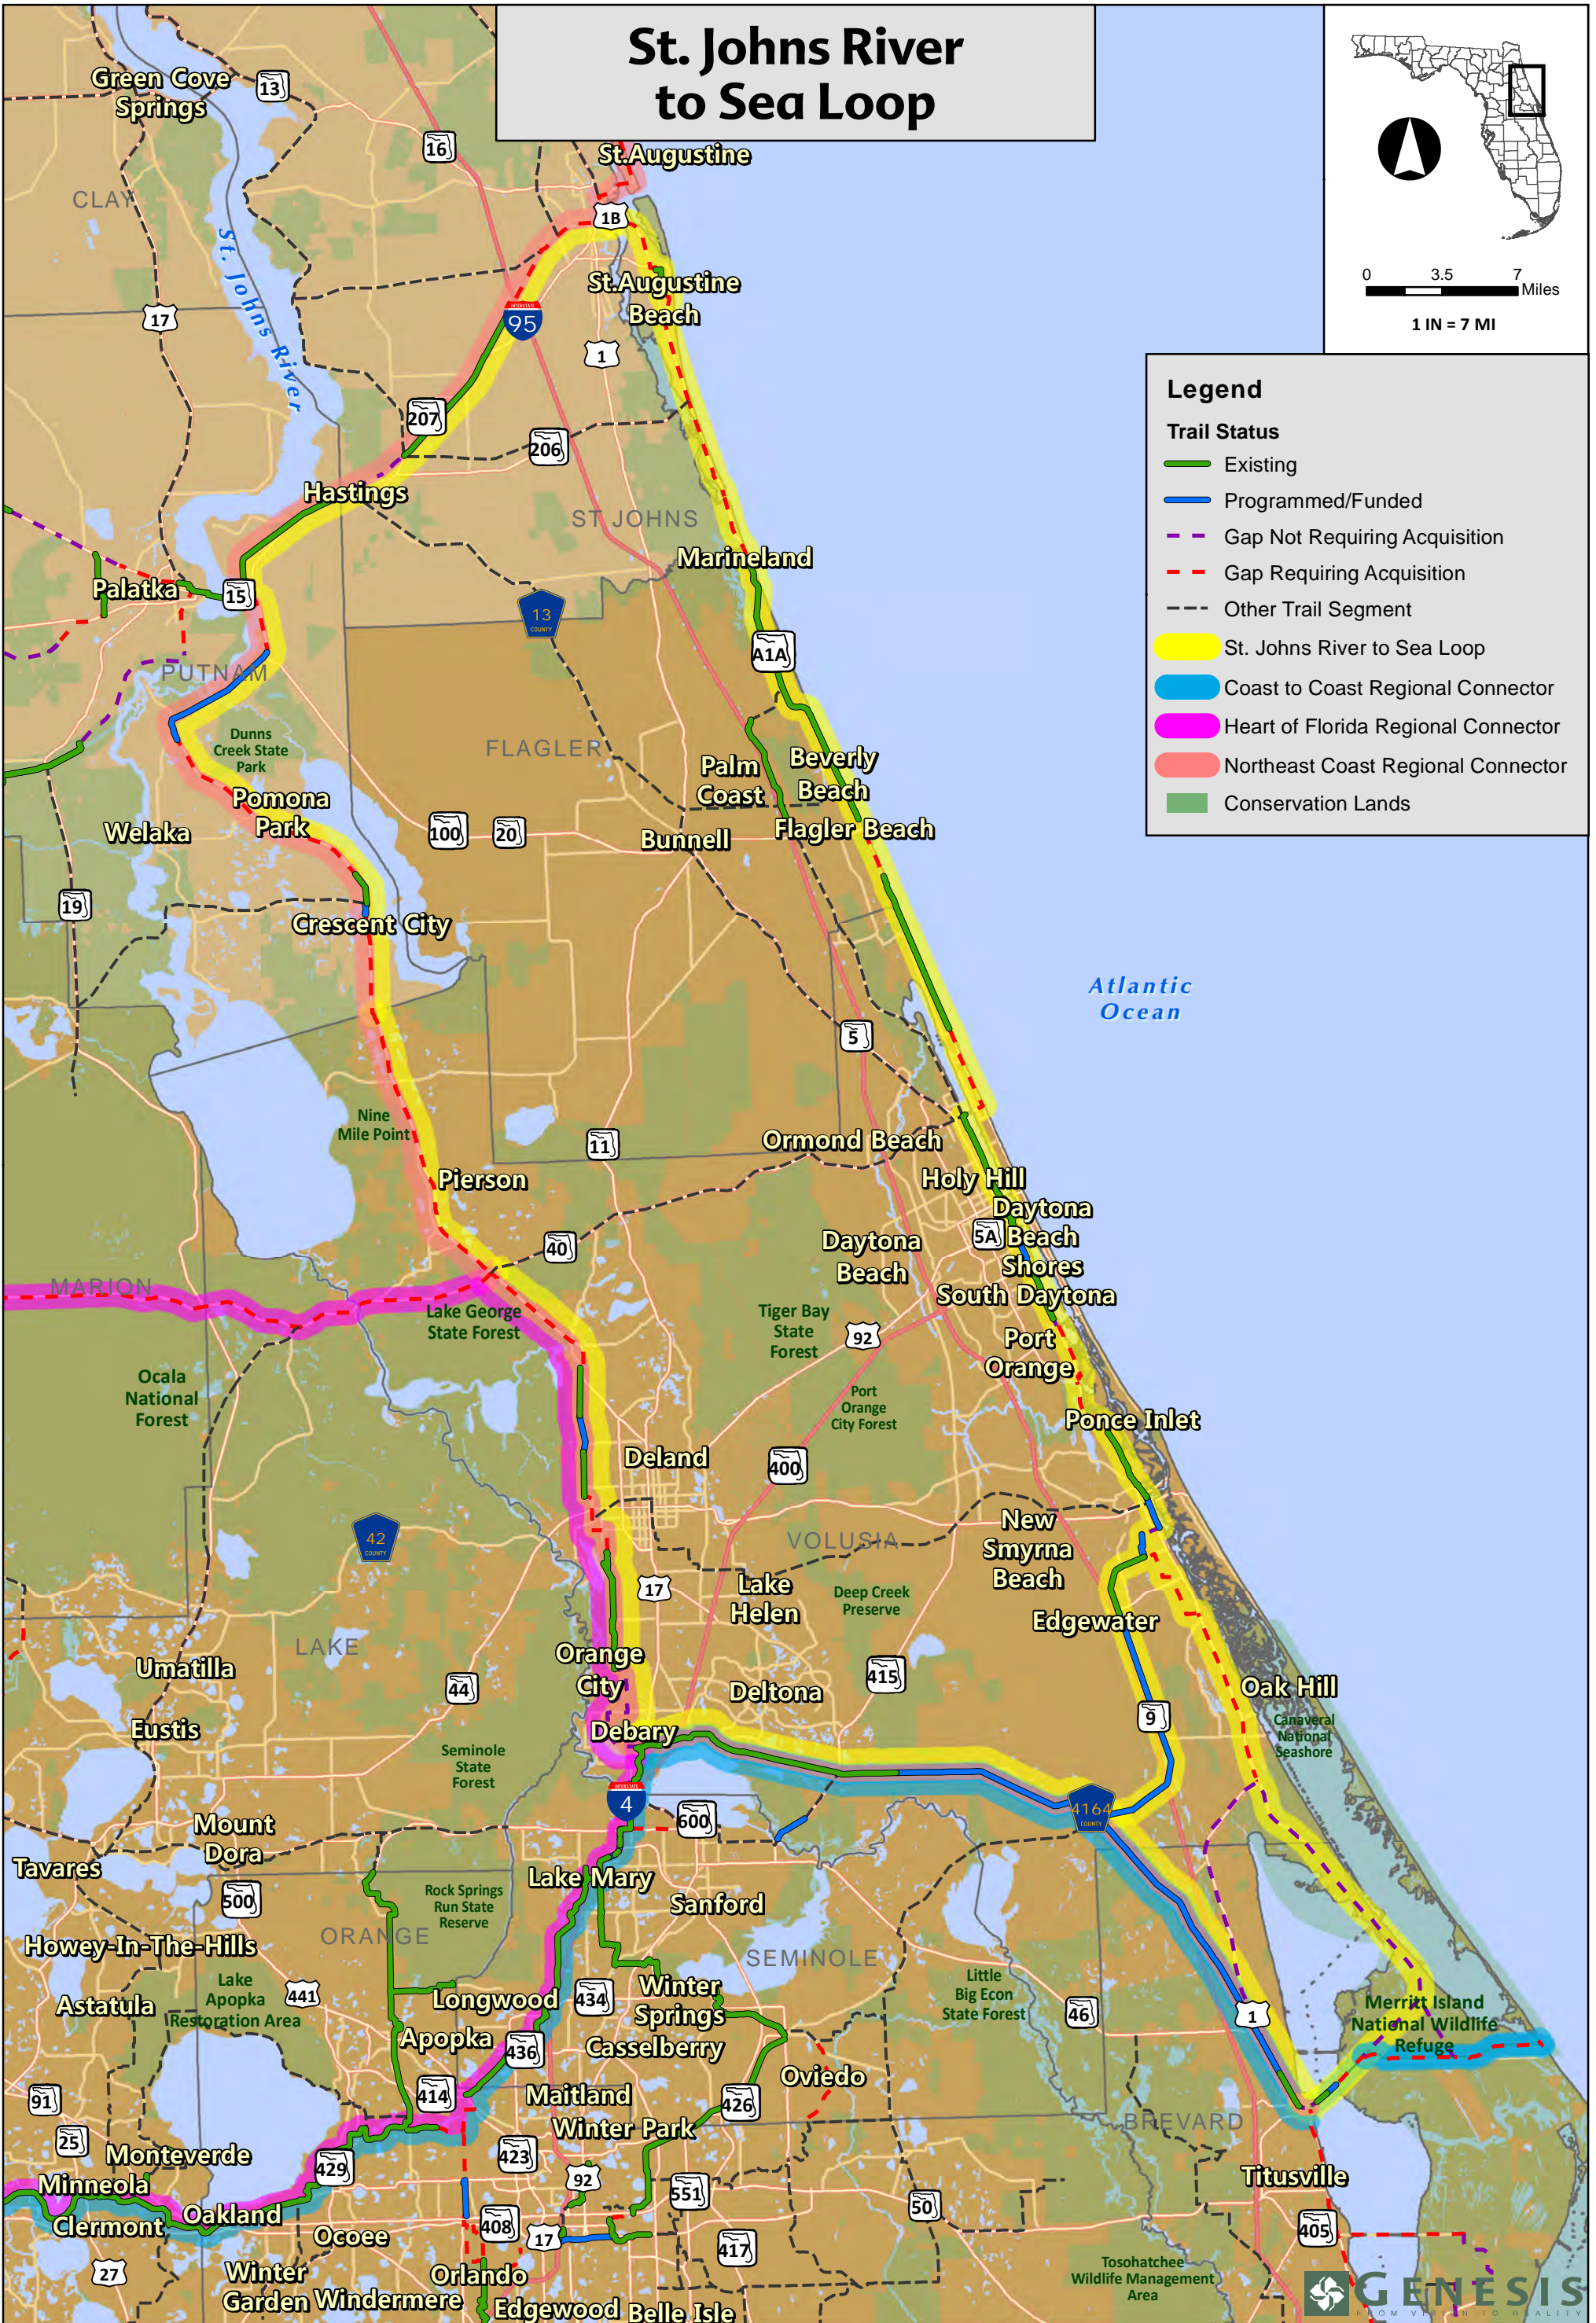

St. Johns River to Sea Loop

Legend

Trail Status

- Existing
- Programmed/Funded
- - - Gap Not Requiring Acquisition
- - - Gap Requiring Acquisition
- - - Other Trail Segment
- St. Johns River to Sea Loop
- Coast to Coast Regional Connector
- Heart of Florida Regional Connector
- Northeast Coast Regional Connector
- Conservation Lands