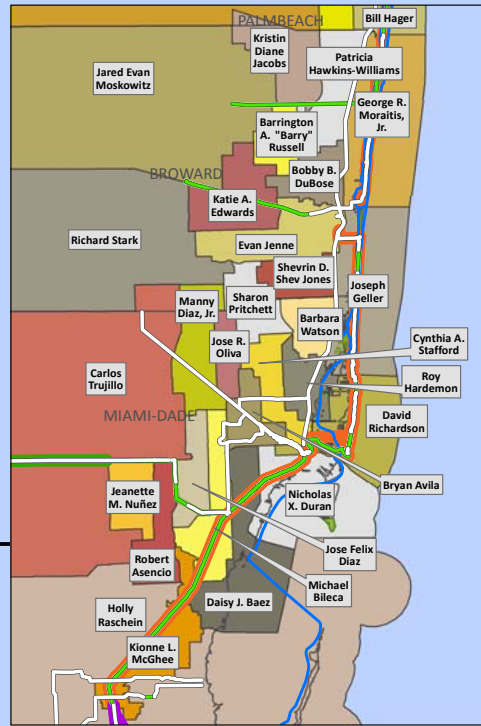

# Regional Priority Trail Connectors House of Representatives Districts

**Legend**

- Florida National Scenic Trail
- Blueway
- SUN Trail Network
- Existing Trail
- Gap
- Florida State Parks

**Connectors**

- Coast to Coast Regional Connector - 250 miles
- Northeast Coast Regional Connector / East Coast Greenway - 200 miles
- Southwest Coast Regional Connector 225 miles
- Nature Coast Regional Connector - 175 miles
- Old Florida Regional Connector - 100 miles
- Great Northwest Coast Regional Connector - 275 miles
- River of Grass Regional Connector - 100 miles
- Tropical Terminus / East Coast Greenway - 250 miles
- Florida Keys Overseas Heritage Trail - 100 miles
- St Johns River to Sea Regional Connector - 90 miles
- Heart of Florida Regional Connector - 135 miles