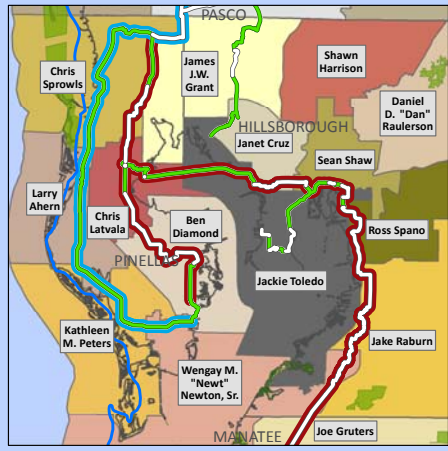

# Regional Priority Trail Connectors House of Representatives Districts

**Legend**

- Florida National Scenic Trail
- Blueway
- SUN Trail Network
- Existing Trail
- Gap
- Florida State Parks

**Connectors**

- Coast to Coast Regional Connector - 250 miles
- Northeast Coast Regional Connector / East Coast Greenway - 200 miles
- Southwest Coast Regional Connector 225 miles
- Nature Coast Regional Connector - 175 miles
- Old Florida Regional Connector - 100 miles
- Great Northwest Coast Regional Connector - 275 miles
- River of Grass Regional Connector - 100 miles
- Tropical Terminus / East Coast Greenway - 250 miles
- Florida Keys Overseas Heritage Trail - 100 miles
- St Johns River to Sea Regional Connector - 90 miles
- Heart of Florida Regional Connector - 135 miles