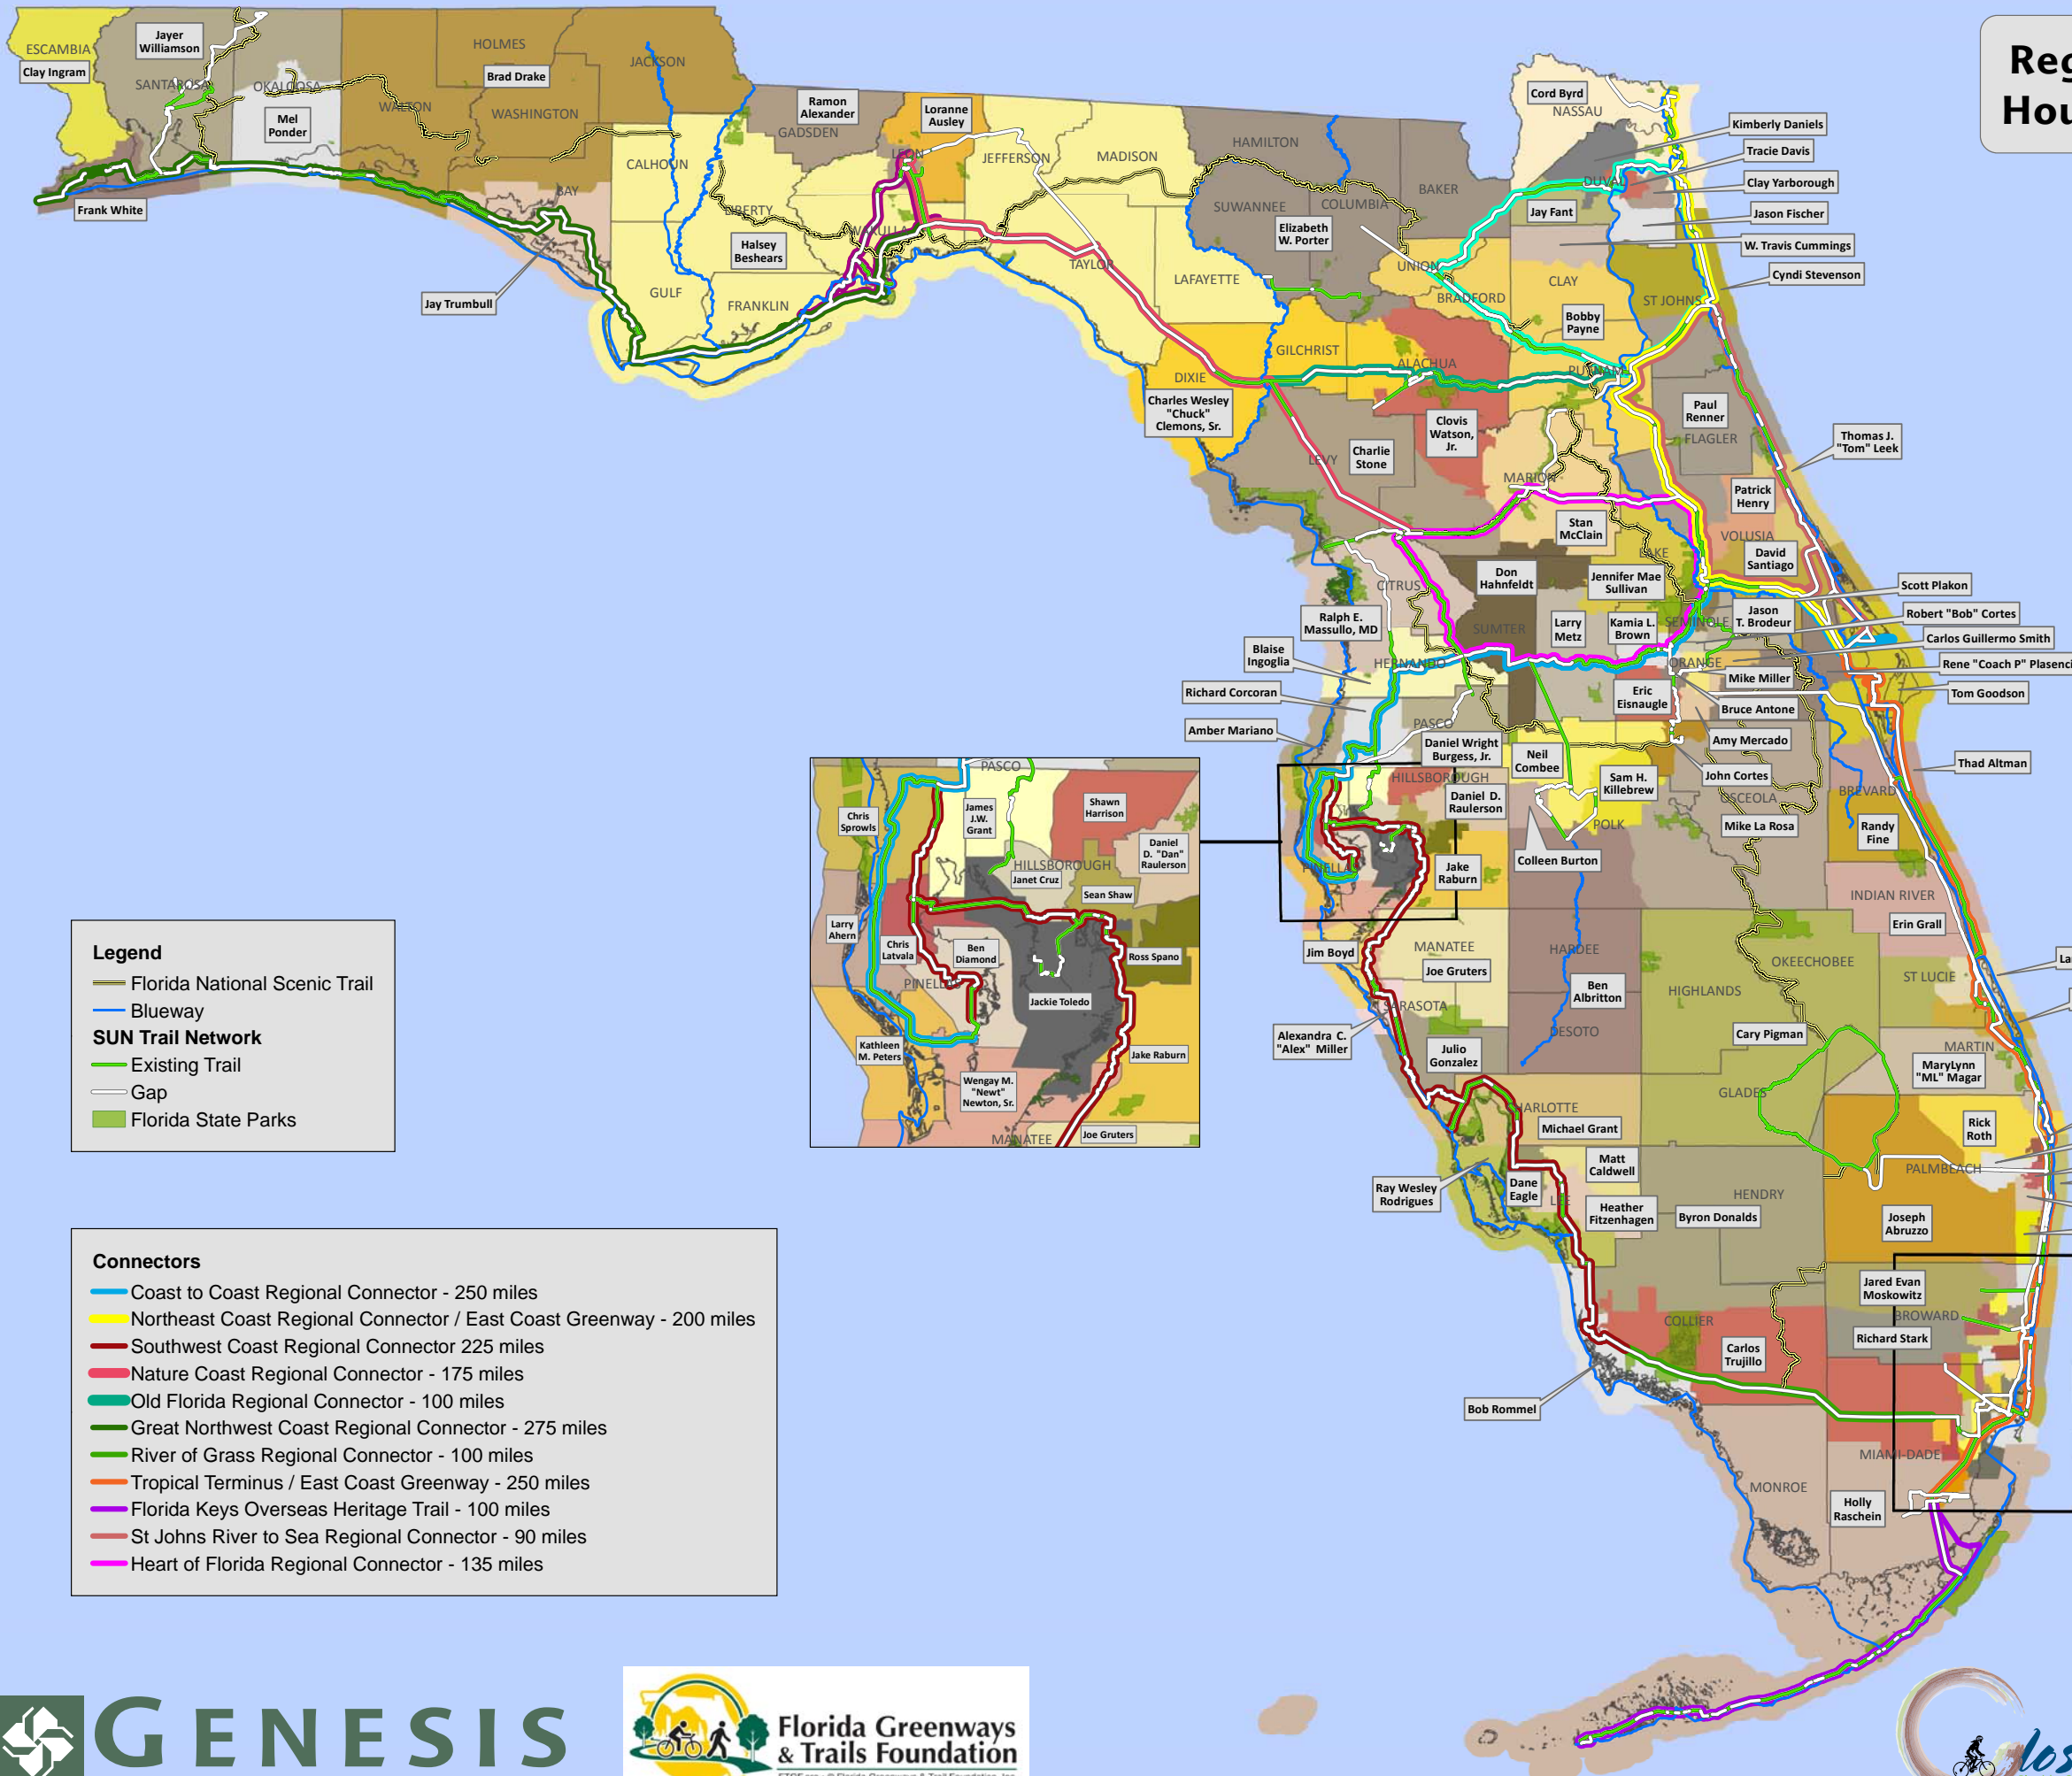

# Regional Priority Trail Connectors House of Representatives Districts

**Legend**

- Florida National Scenic Trail
- Blueway
- SUN Trail Network
- Existing Trail
- Gap
- Florida State Parks

**Connectors**

- Coast to Coast Regional Connector - 250 miles
- Northeast Coast Regional Connector / East Coast Greenway - 200 miles
- Southwest Coast Regional Connector 225 miles
- Nature Coast Regional Connector - 175 miles
- Old Florida Regional Connector - 100 miles
- Great Northwest Coast Regional Connector - 275 miles
- River of Grass Regional Connector - 100 miles
- Tropical Terminus / East Coast Greenway - 250 miles
- Florida Keys Overseas Heritage Trail - 100 miles
- St Johns River to Sea Regional Connector - 90 miles
- Heart of Florida Regional Connector - 135 miles

Data Source: FDEP OGT  
Prepared Date: December 15, 2016  
This map is for display purpose only.  
Any other use is not advised.