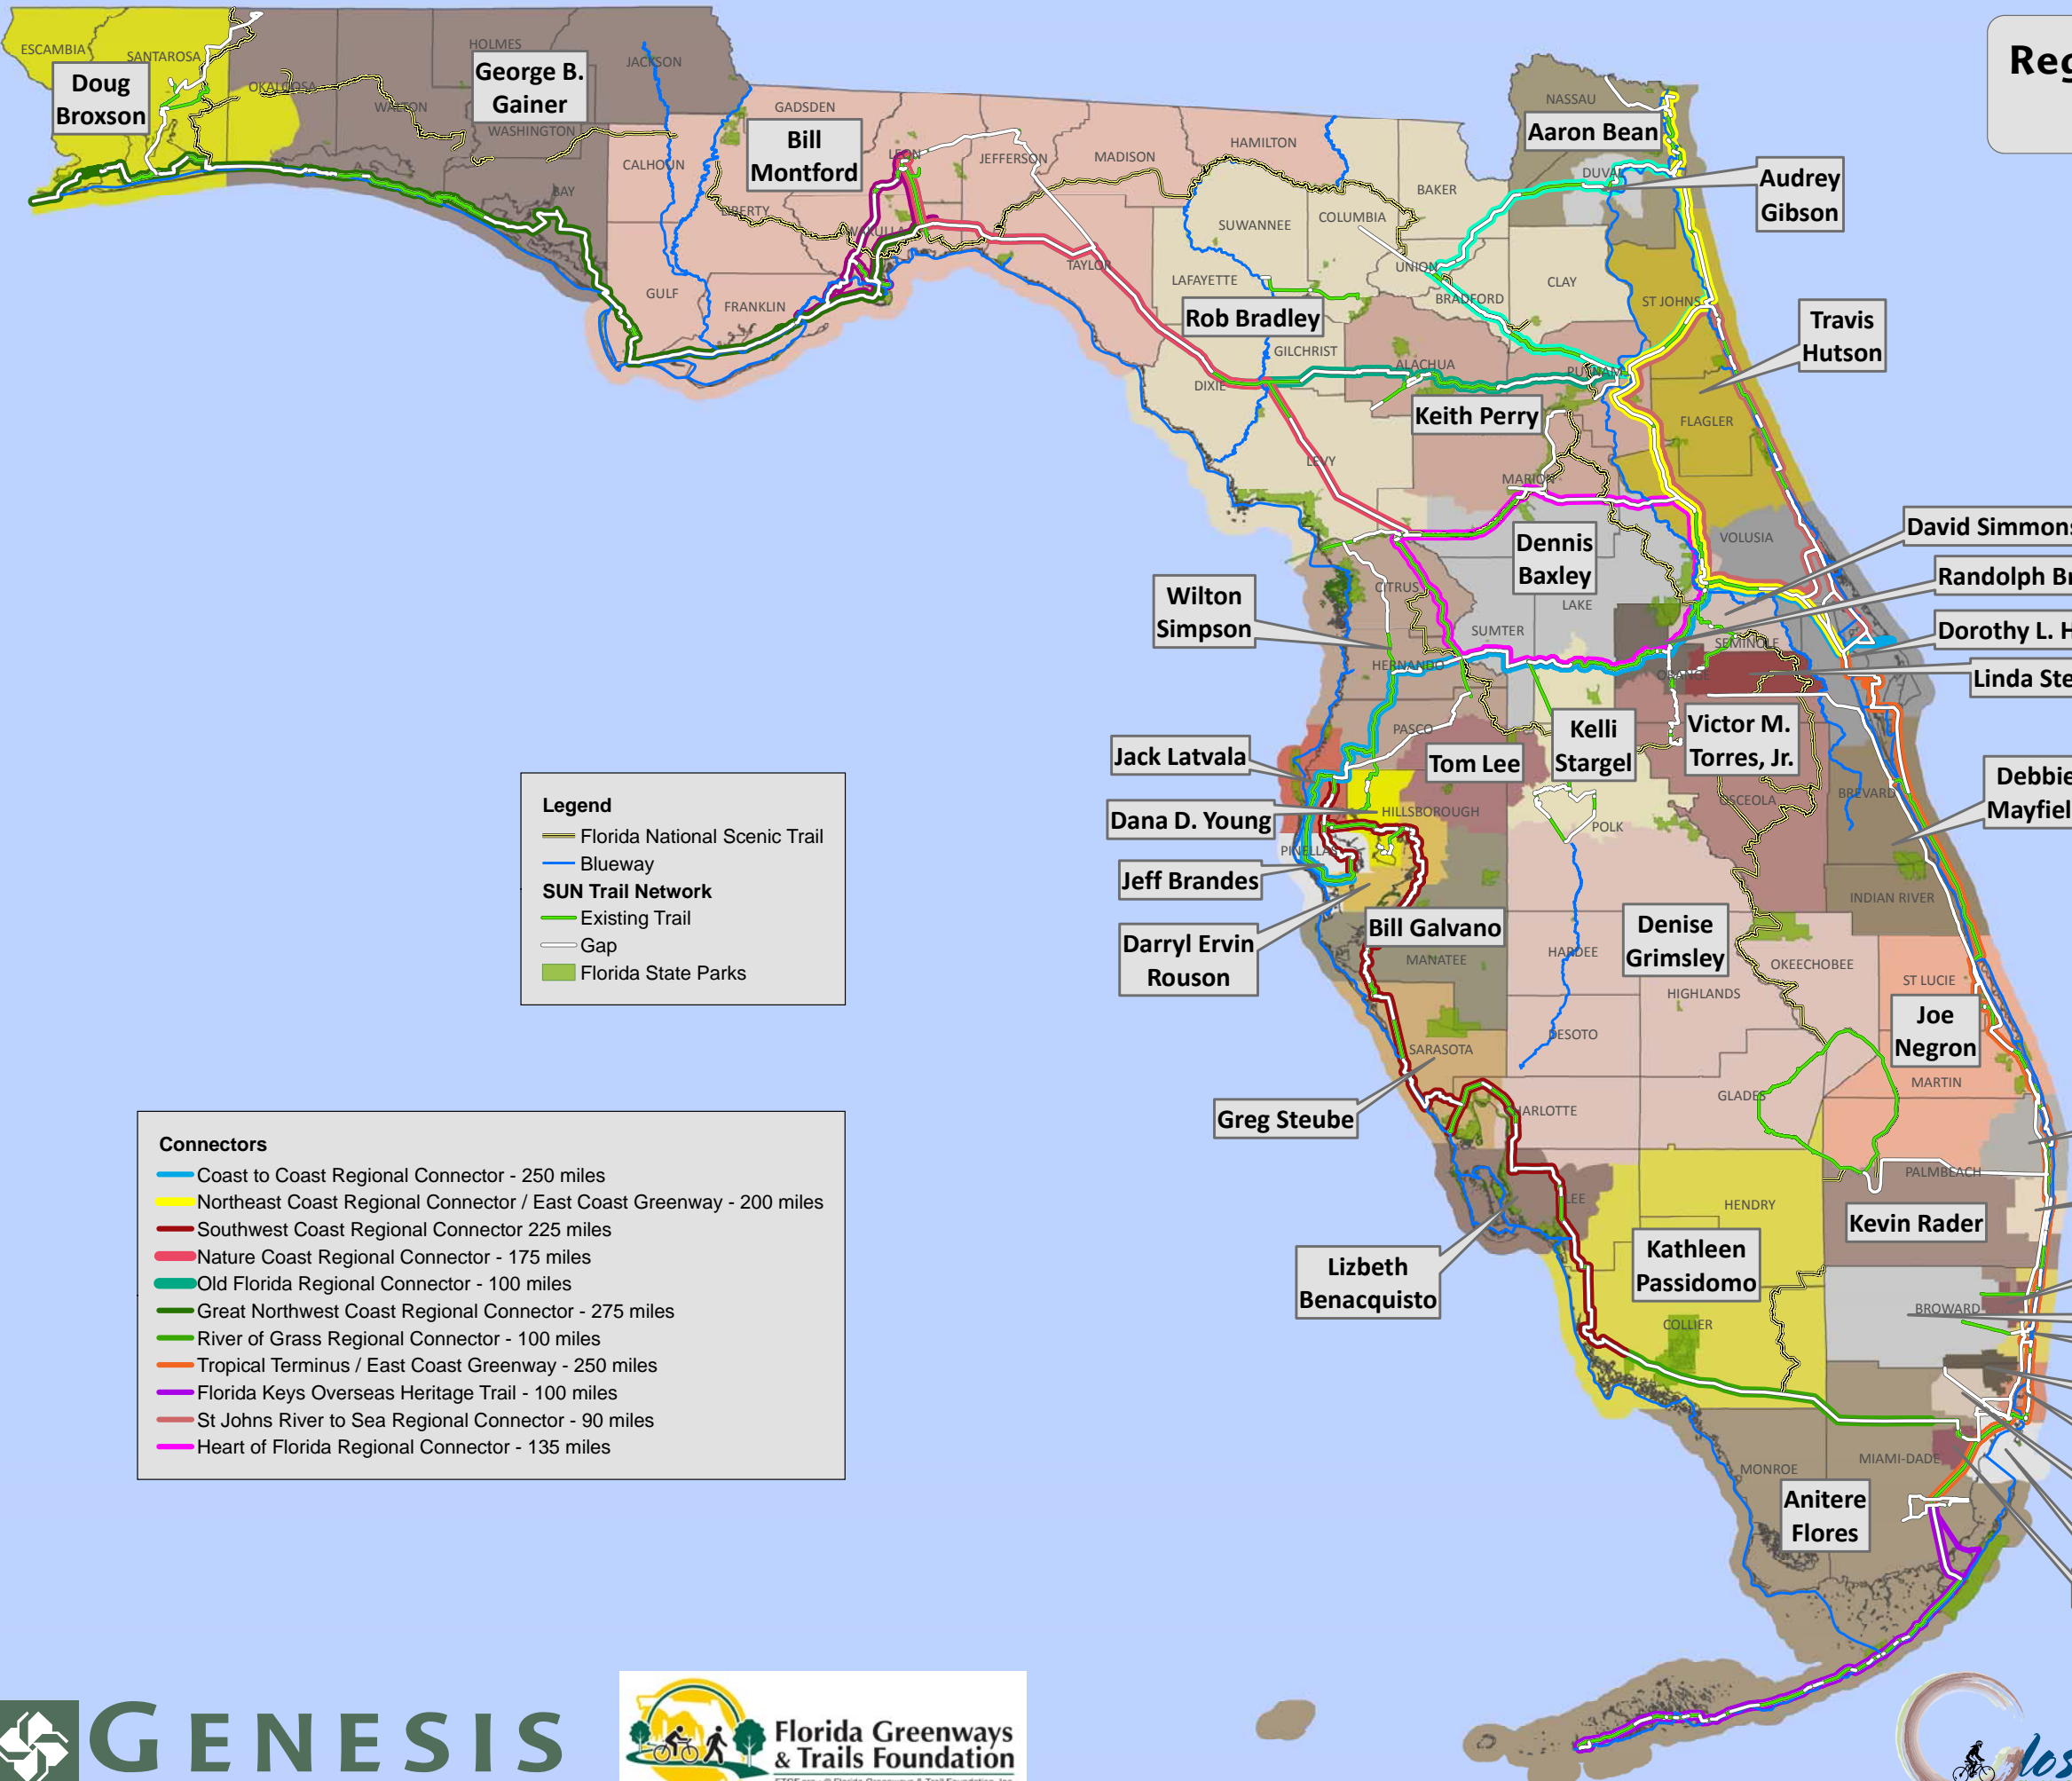

Regional Priority Trail Connectors Senate Districts

Legend

- Florida National Scenic Trail
- Blueway
- SUN Trail Network**
- Existing Trail
- Gap
- Florida State Parks

Connectors

- Coast to Coast Regional Connector - 250 miles
- Northeast Coast Regional Connector / East Coast Greenway - 200 miles
- Southwest Coast Regional Connector - 225 miles
- Nature Coast Regional Connector - 175 miles
- Old Florida Regional Connector - 100 miles
- Great Northwest Coast Regional Connector - 275 miles
- River of Grass Regional Connector - 100 miles
- Tropical Terminus / East Coast Greenway - 250 miles
- Florida Keys Overseas Heritage Trail - 100 miles
- St Johns River to Sea Regional Connector - 90 miles
- Heart of Florida Regional Connector - 135 miles

Data Source: FDEP OGT
Prepared Date: December 15, 2016
This map is for display purpose only.
Any other use is not advised.