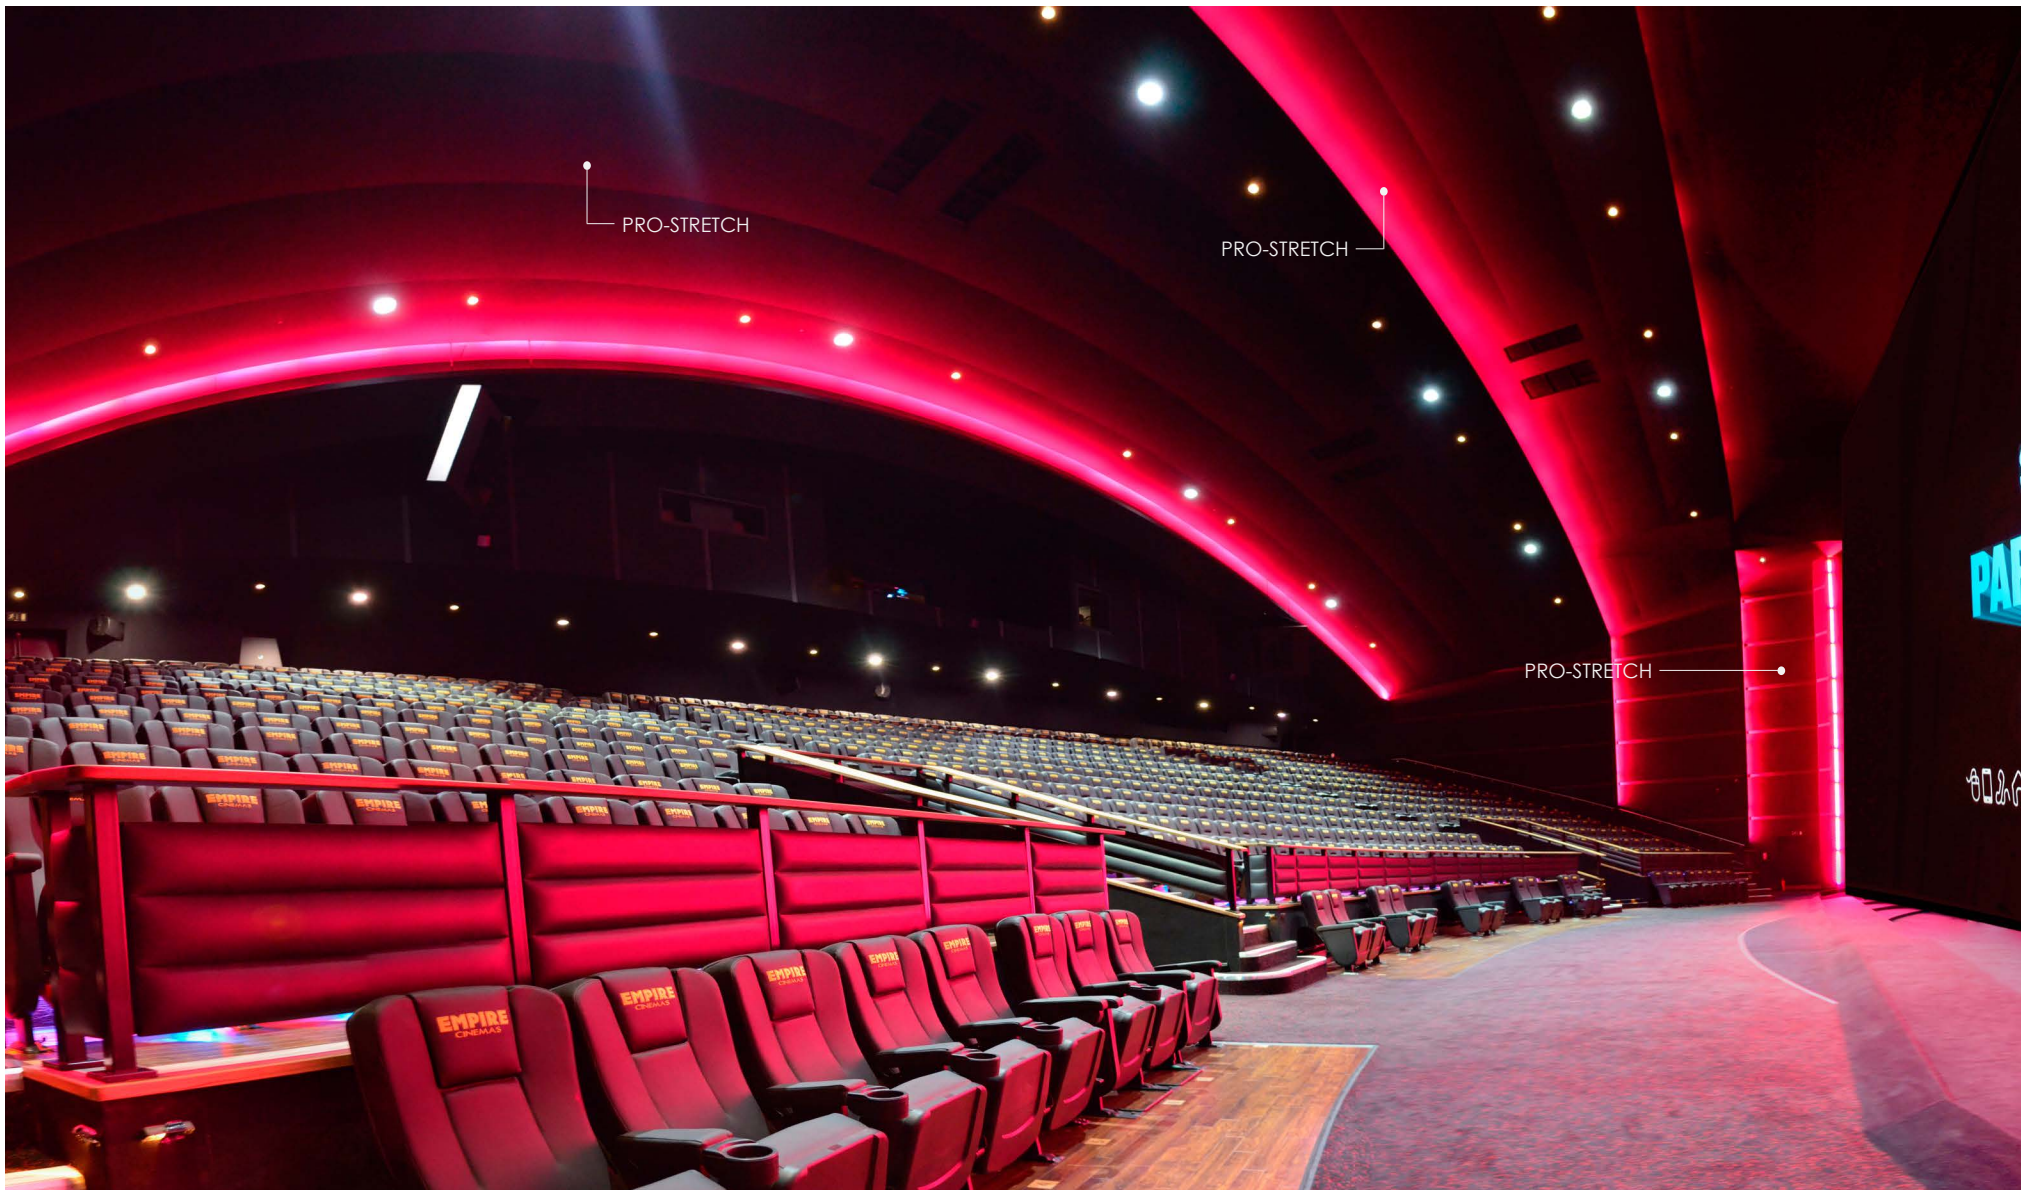

# EMPIRE LEICESTER SQ. IMAX EDITION

PRO-STRETCH fabric acoustic wall & ceiling  
treatment system by **eomac**

PRO-STRETCH FABRIC ACOUSTIC WALL & CEILING TREATMENT SYSTEM

PRO-STRETCH FABRIC ACOUSTIC WALL & CEILING TREATMENT SYSTEM