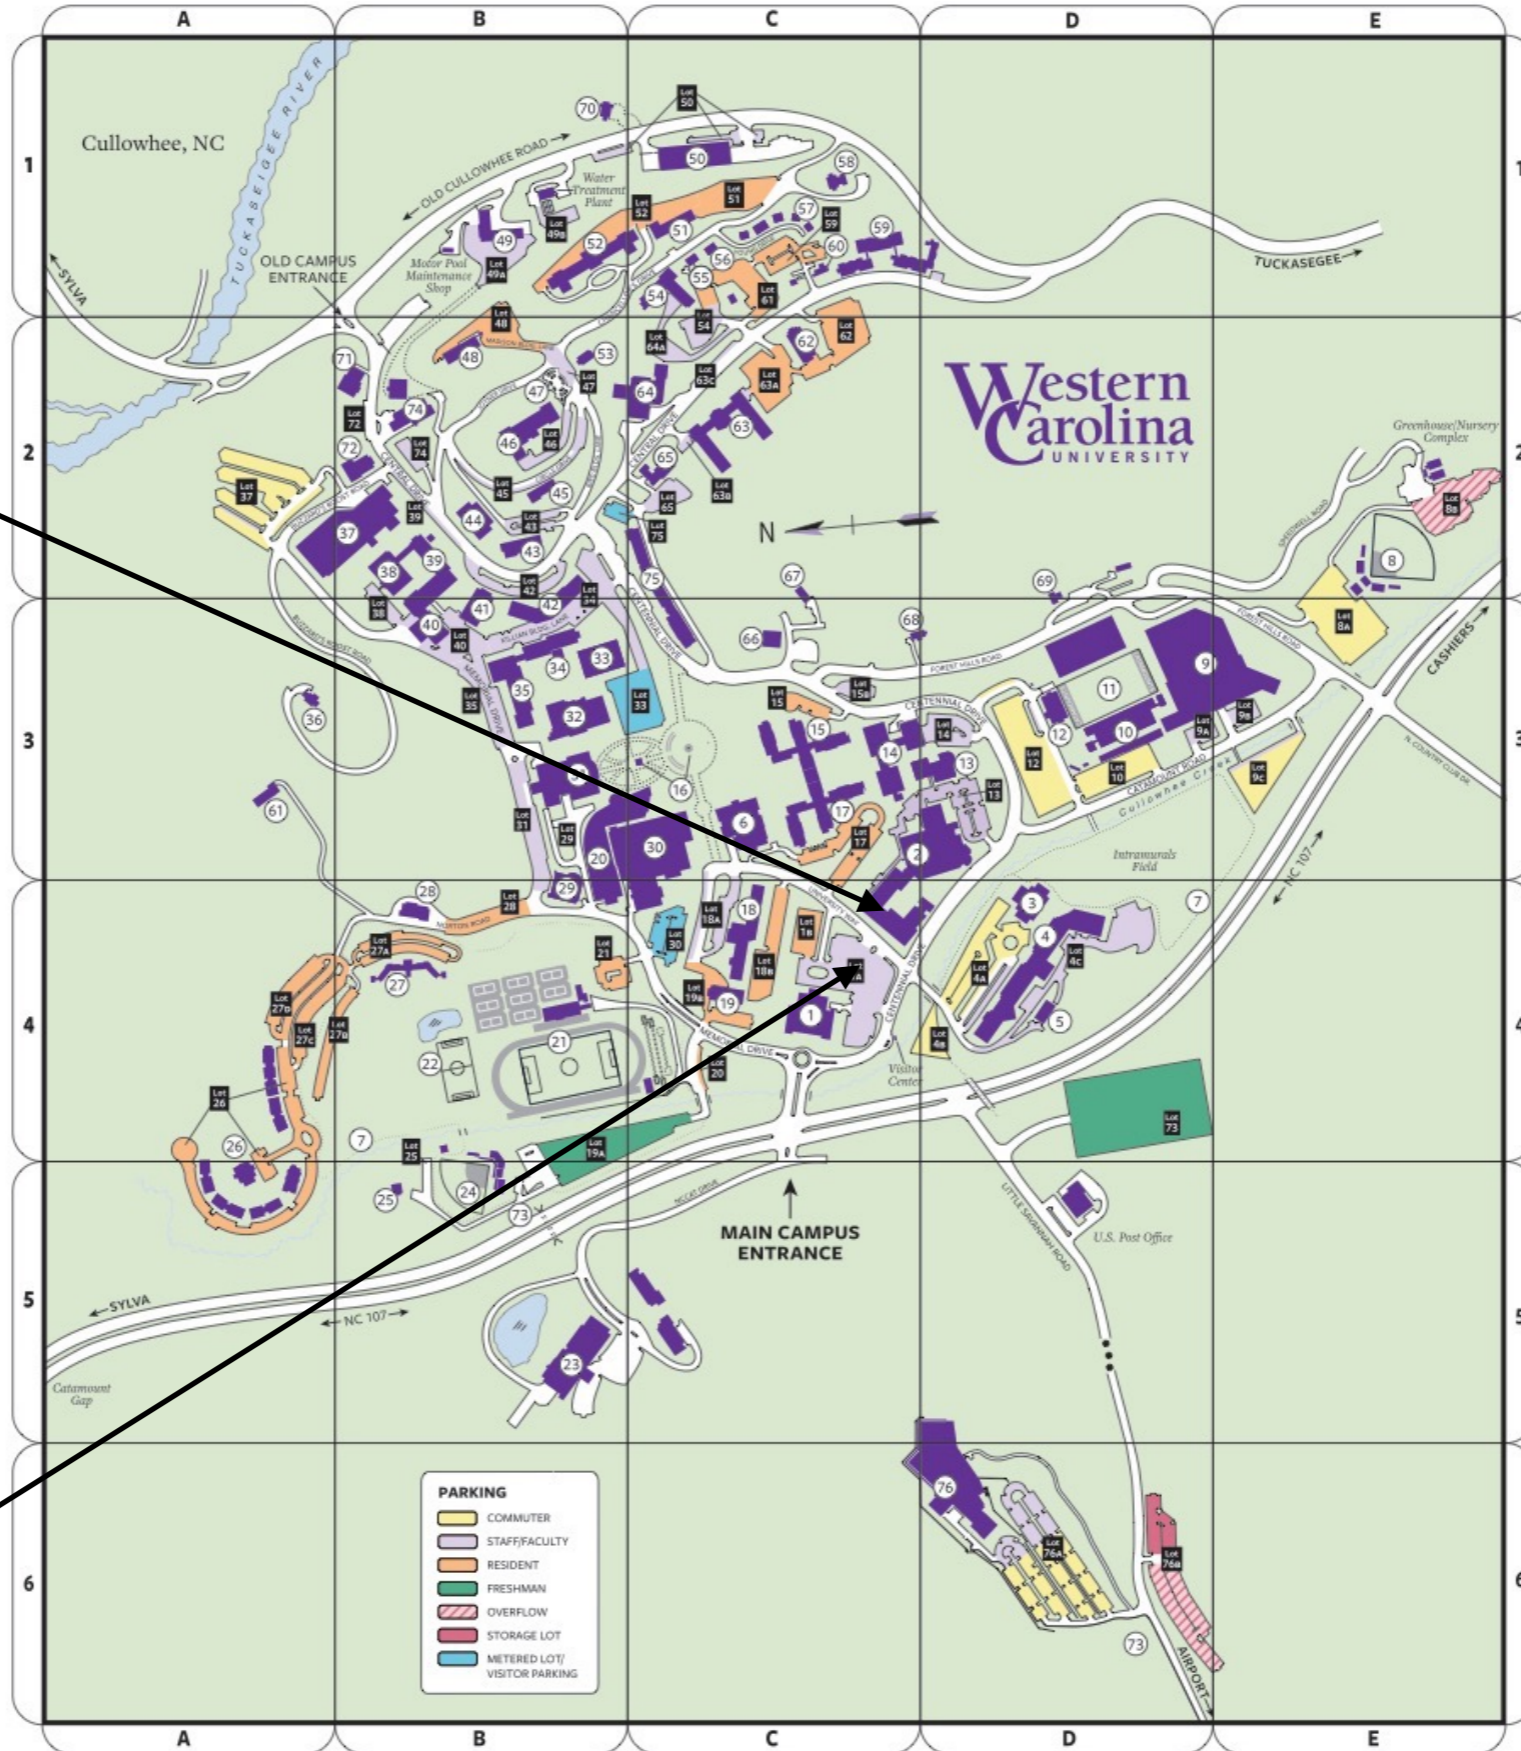

WESTERN CAROLINA UNIVERSITY CAMPUS MAP

School of Art+Design

LEGEND—Alphabetical	
1) H.F. Robinson Administration Building	(34) Killian Annex – OneStop
2) John W. Bardo Fine and Performing Arts Center – Fine Art Museum, Gallery, Performance Hall	(35) Killian Building – Education and Allied Professions
3) Cordelia Camp Gymnasium – Softball, Track, Soccer, Office	(36) Chancellor's Guest House
4) Cordelia Camp Building – Admission, Educational Outreach, Graduate School and Research, International Programs, Office of the CIO, Kneeder Child Development Center, Parking Services	(37) Hunter Library – Mountain Heritage Center, Technology Commons
5) Cordelia Camp Annex – University Police Department	(38) Natural Sciences Building
6) Courtyard Dining Hall	(39) Stillwell Building – Arts and Sciences
7) Walking/Jogging Trails	(40) Niggli Theatre
8) Childress Field/Hennon Stadium – Baseball	(41) Hoey Auditorium
9) Ramsey Regional Activity Center – Athletics	(42) McKee Building
10) E.J. Whitmire Stadium – Football	(43) Bird Building – Health Services
1) Bob Waters Field	(44) Breese Gymnasium
2) Jordan-Phillips Field House	(45) Graham Building (vacant)
3) Center for Applied Technology – Motion Picture and Television Studios, The Rapid Center	(46) Moore Building (vacant)
4) Belk Building – Engineering and Technology, Fine Arts (Annex)	(47) Joyner Plaza
5) Blue Ridge Residence Hall	(48) Madison Residence Hall
6) Alumni Tower and Central Plaza	(49) Facilities Management
7) Balsam Residence Hall – Honors College	(50) Warehouse
8) Scott Residence Hall – Residential Living Office, Student Affairs Office	(51) Robertson Residence Hall
9) Walker Residence Hall	(52) Reynolds Residence Hall
10) Campus Recreation Center	(53) Old Student Union Building – Communications Department, Student Media Center
1) Catamount Athletic Complex – Track, Soccer, Tennis	(54) Buchanan Residence Hall
2) Schrader Soccer Field – Practice Field	(55) Triplex Apartments
3) N.C. Center for the Advancement of Teaching (NCCAT)	(56) Claxton House
4) Catamount Softball Complex	(57) Young Drive Apartments
5) Picnic Area	(58) Chancellor's Residence
6) The Village – Student Housing	(59) Central Drive Residence Hall
7) Norton Road Residence Hall	(60) Bird Alumni House
8) University Print Shop and Mail Services	(61) University Club
9) WCU Bookstore	(62) Harrill Residence Hall
10) Reid – Pool, Center for Career and Professional Development	(63) Albright Residence Hall
1) A.K. Hinds University Center – U.C. Food Court, Movie Theater, Intercultural Affairs, Campus Activities	(64) Brown Building
2) Coulter Building – Recital Hall	(65) Cullowhee United Methodist Church
3) Forsyth Building – Business	(66) UKirk Campus Ministry and Hillside Grind Coffeehouse
	(67) Church of Christ Student Union
	(68) Catholic Student Center and Chapel
	(69) St. David's Episcopal Church
	(70) Mt. Zion A.M.E. Zion Church
	(71) Baptist Children's Home
	(72) Cullowhee Baptist Church
	(73) Trail System Trailheads
	(74) Steam Plant
	(75) Noble Residence Hall and Retail Shops
	(76) Health and Human Sciences Building – Speech and Hearing Clinic