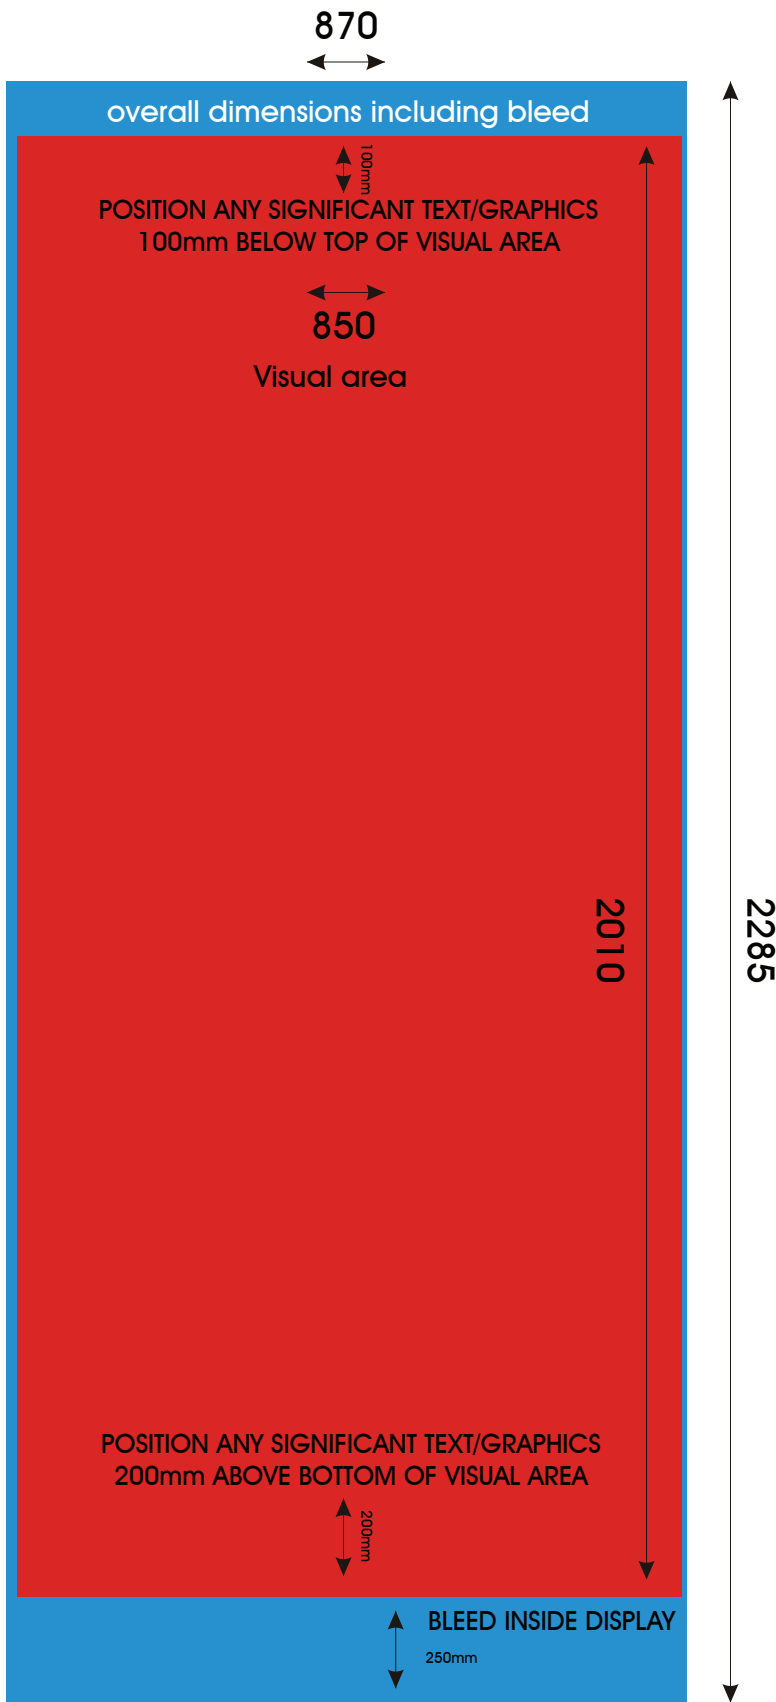

display stand 850mm X 2010mm artwork specifications

- **Dimensions including bleed**
870mm x 2285mm
(background bleed should extend to these dimensions as this allows for attachment to frame)
- **Visual area**
850mm x 2010mm
- **Note:** Graphics and Text EXCLUDING BLEED should be placed at least 100mm from top edge and 200mm from bottom edge of visual area of banner.
- Please supply file as a
 - PDF (pc compatible)
 - Fonts embedded or converted to curves
 - Images embedded
 - Minimum 300dpi
 - 100% finished size
 - CMYK