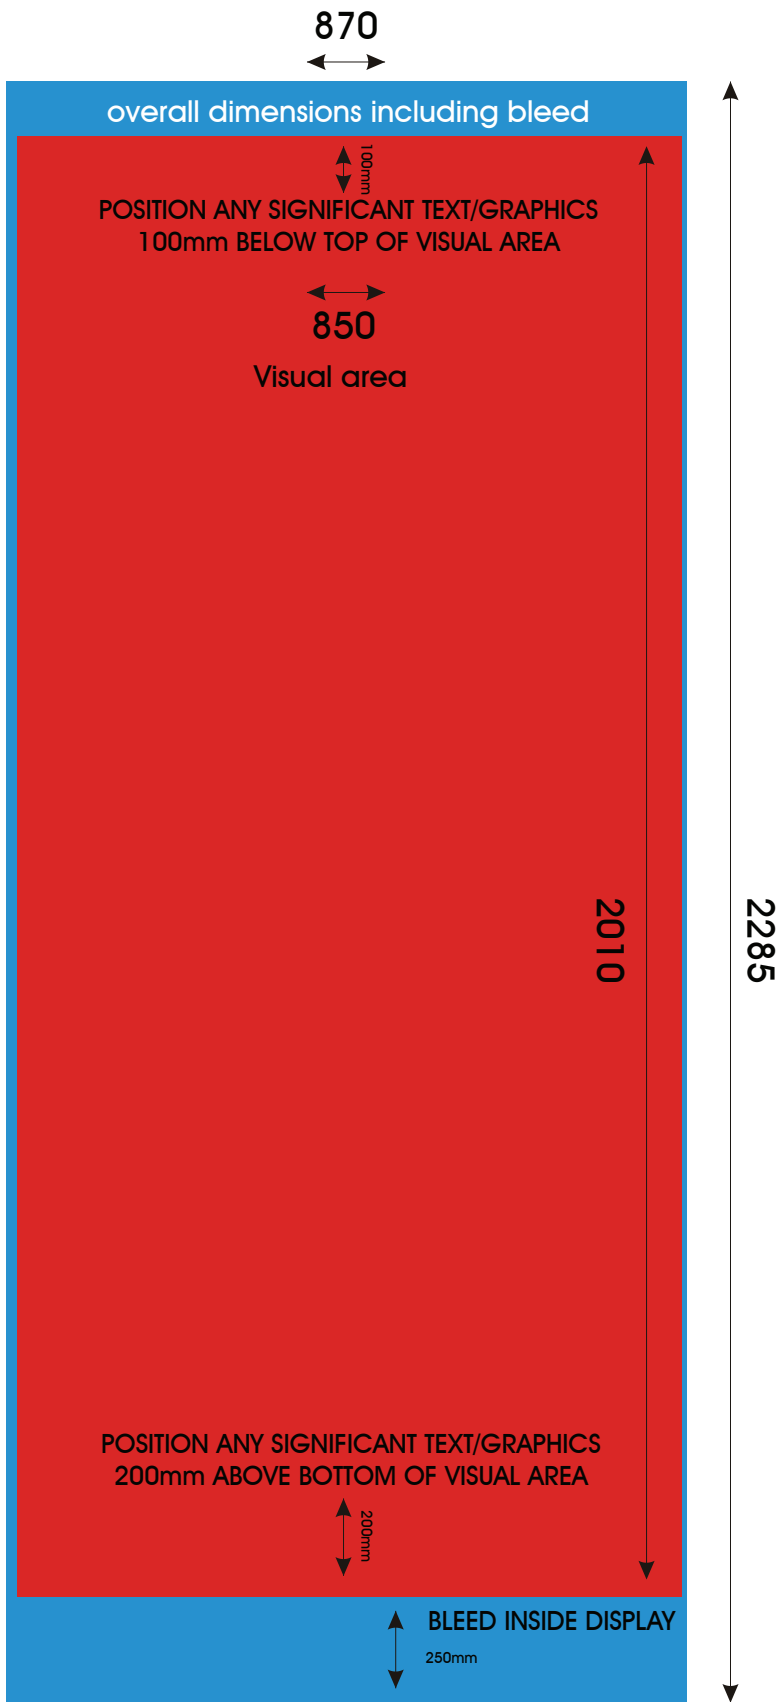

# display stand 850mm X 2010mm artwork specifications

- **Dimensions including bleed**  
870mm x 2285mm  
(background bleed should extend to these dimensions as this allows for attachment to frame)
- **Visual area**  
850mm x 2010mm
- **Note:** Graphics and Text EXCLUDING BLEED should be placed at least 100mm from top edge and 200mm from bottom edge of visual area of banner.
- Please supply file as a
  - PDF (pc compatible)
  - Fonts embedded or converted to curves
  - Images embedded
  - Minimum 300dpi
  - 100% finished size
  - CMYK