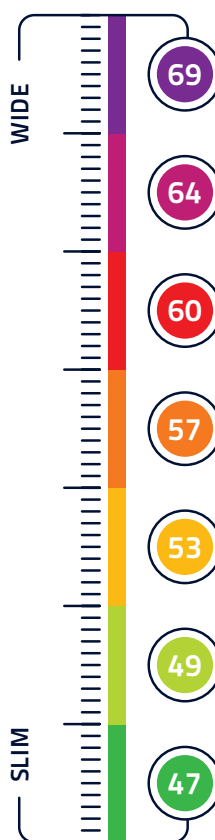

IMPORTANT INFORMATION:

Please **DOWNLOAD** this measuring tape first and then print it out. If you print this page with Adobe Acrobat, please choose "Actual Size" from the print options for page sizing. This ensures that the page will be printed in its original size.

What's your correct size?

International average erect penis width 58 mm*

Your perfect sized condom

Choose from 7 MY.SIZE condom sizes for a perfect fit that offers greater safety and feeling.

Use the MY.SIZE measuring tape to find your perfect fitting condom.

It's so easy:
Cut the MY.SIZE measuring tape on the dotted line with scissors.

Carefully wrap the MY.SIZE measuring tape around the thickest part of your erect penis and read our recommended size shown by the arrow.

Attention: Be careful when cutting the measuring tape as paper edges could be sharp!

With the shown size you have found your perfect sized MY.SIZE condom.

Penis circumference ► MY.SIZE Recommendation

Note: To find your perfect MY.SIZE condom the **circumference** of your penis is important, not its length.