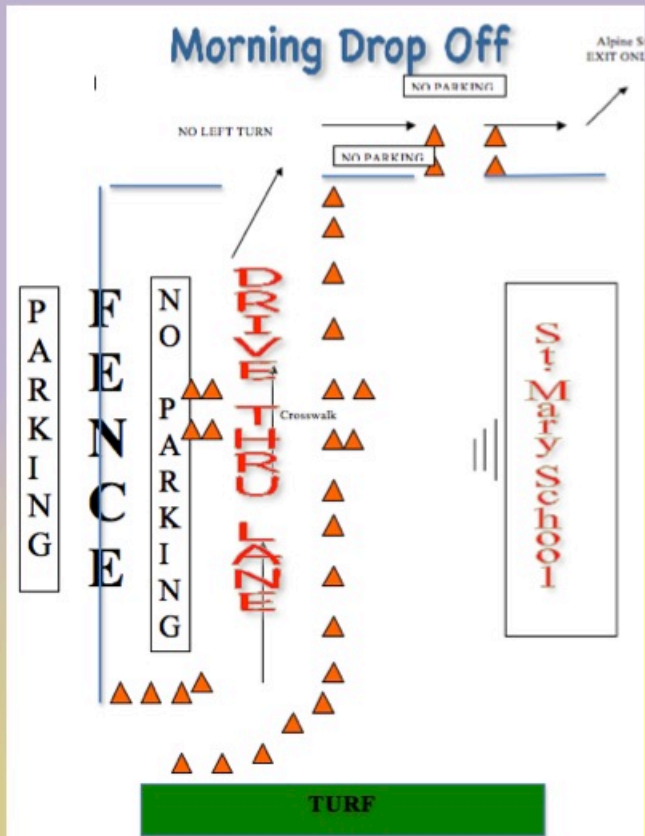

CARPOOL INFORMATION

ALPINE IS AN EXIT ONLY

Parents stay in your car while in the carpool line, students will exit on the right side of the car.

Please make sure to pull all the way forward before you stop to drop off.

If you choose to park please USE THE designated CROSSWALK

NO PARKING IN THE MORNING OR THE AFTERNOON
HERE

**PLEASE DO NOT PARK IN FRONT OF THE
MIDDLE EXIT GATE AREA**