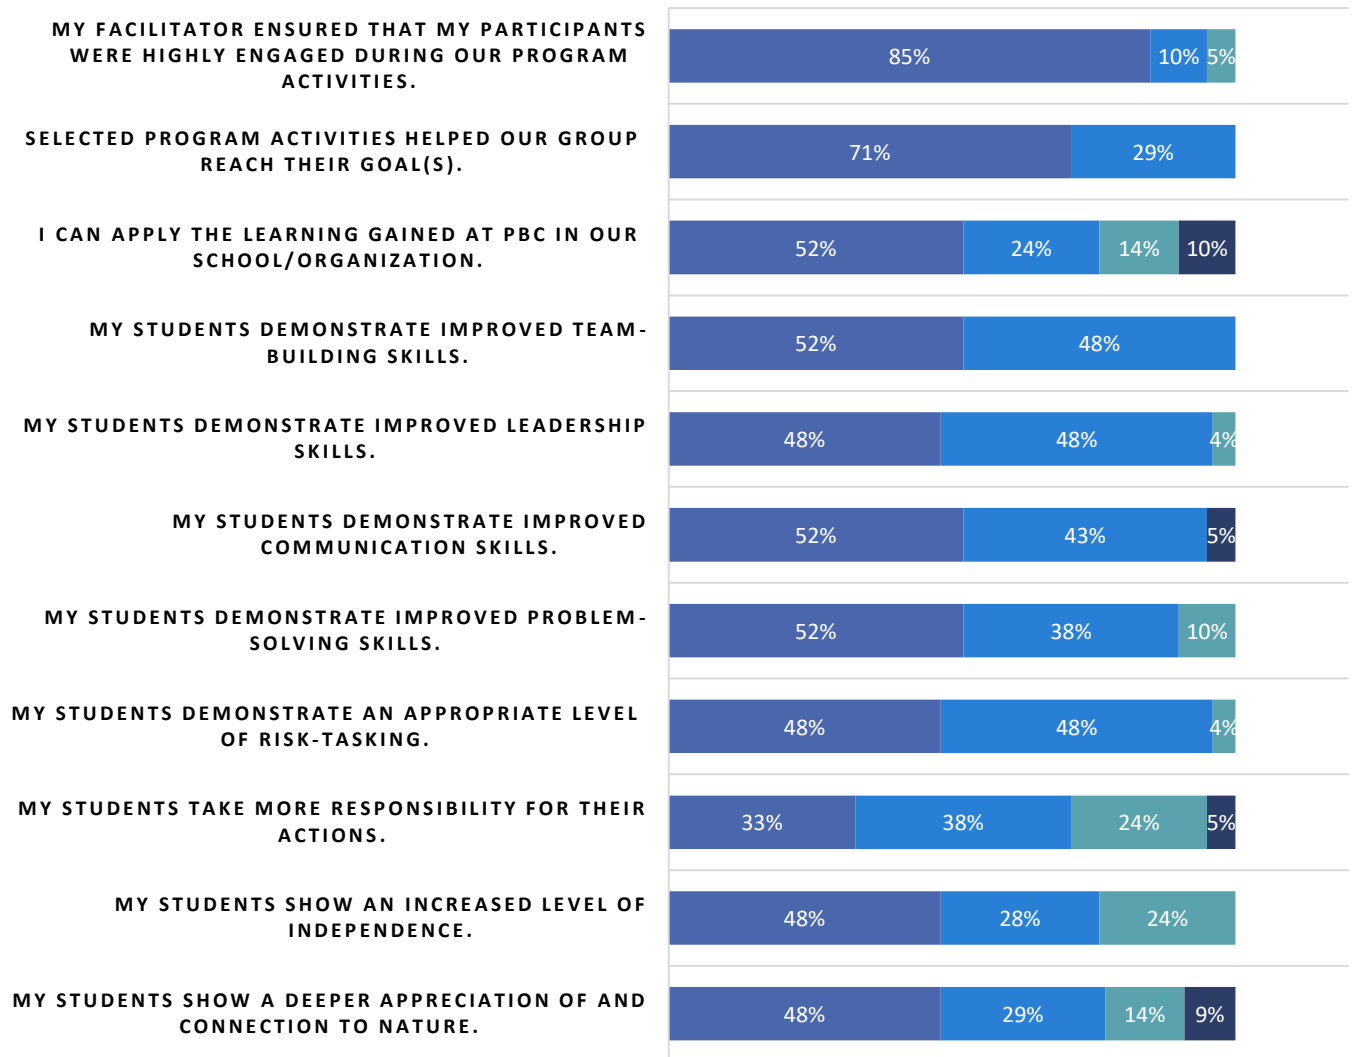

PRINCETON-BLAIRSTOWN CENTER
**2016 SUMMER BRIDGE PROGRAM –
TEACHER & CHAPERONE SURVEY RESULTS**

A TOTAL OF 21 OUT OF 50 TEACHERS AND CHAPERONES COMPLETED THIS SURVEY AFTER PBC'S 2016 SUMMER BRIDGE PROGRAM – SIGNIFICANT FINDINGS THAT RESULTED FROM THEIR 5-DAY SESSION AT BLAIRSTOWN WERE AS FOLLOWS:

■ Strongly Agreed ■ Agreed ■ Neither Agreed nor Disagreed ■ Disagreed ■ Strongly Disagreed

FOR FULL SURVEY RESULTS, CLICK [HERE](#).