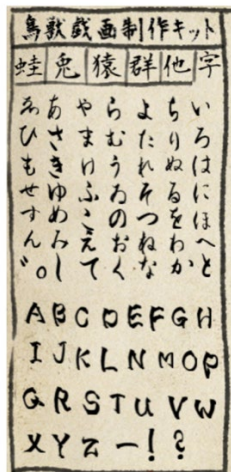

What is *Chojujinbutsugiga*?

Images <https://kosanji.com/chojujinbutsugiga/>

The **Choju Jinbutsu Giga** (鳥獸人物戯画/ **Scrolls of Frolicking Animals and Humans**) is a famous set of four picture scrolls, or *emakimono* (絵巻物; えまきもの), belonging to *Kozan-ji* temple Kyoto, Japan. The scrolls are the earliest in a linear monochrome drawing style that was to continue in use in Japanese painting and they are sometimes credited as the first manga. The scrolls are now entrusted to the Kyoto National Museum and Tokyo National Museum.

The first scroll illustrates anthropomorphic rabbits and monkeys bathing and getting ready for a ceremony, a monkey thief runs from animals with sticks and knocks over one of the frogs. Further on, the rabbits and monkeys are playing and wrestling while another group of animals participate in a funeral and a frog prays to Buddha.

JAPAN
AMERICA
SOCIETY OF
HOUSTON

How to create *Choju Jinbutsu giga*?

1. Go to this website: <https://gigamaker.jimdofree.com/>

2. You can choose characters from the categories in the left corner:

蛙 (かえる) Frog
兎 (うさぎ) Rabbit
猿 (さる) Monkey
群 (むれ) Group
他 (ほか) Others
字 (じ) Text

蛙 (かえる) Frog 兎 (うさぎ) Rabbit 猿 (さる) Monkey

群 (むれ) Group

他 (ほか) Others

字 (じ) Text

- When you decide which characters you want to use, click and drag them from the left side to the canvas on the right.
- After placing the image, use a left click on the character to manipulate it: