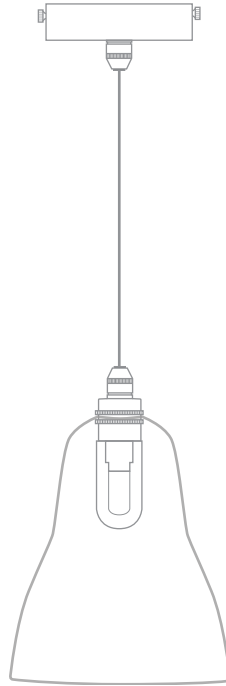

Strial Bathroom Pendant

MATERIALS: Hand-blown glass with metal fittings

CEILING ROSE DIAMETER: 100mm

GLASS DIMENSIONS: W150mm x H180mm

HEIGHT to be supplied from the ceiling to the bottom of the glass shade

FLEX: Mid Grey fabric finished flex

See www.curiousa.co.uk/bespoke for glass colour and fitting finish options.

To order, please email studio@curiousa.co.uk

PRODUCT CODE: IP44SP_STRIAL

BULB: G9 MiniSun LED 3 watt, 180 lumens

AVERAGE WEIGHT: 1kg

DELIVERY: Made to order, 6 - 8 weeks