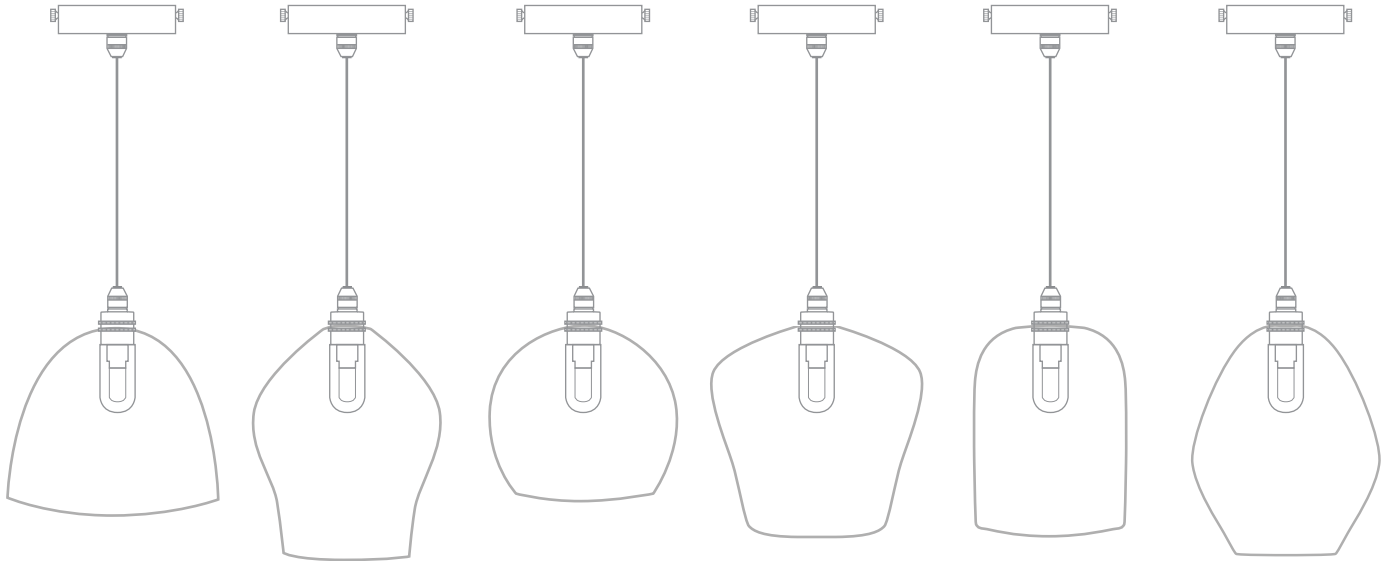

Small Bathroom Pendants

BOWL	TEARDROP	ROUND	TRADITIONAL	CUP	PEAR DROP
IP44SPS_001	IP44SPS_002	IP44SPS_003	IP44SPS_004	SPS_006	IP44SPS_PEAR
W140mm H120mm	W120mm H160mm	W130mm H120mm	W140mm H140mm	W95mm H130mm	W120mm H170mm

MATERIALS: Hand-blown glass with metal fittings

CEILING ROSE DIAMETER: 100mm

HEIGHT to be supplied from the ceiling to the bottom of the glass shade

FLEX: Mid Grey fabric finished flex

BULB: G9 MiniSun LED 3 watt, 180 lumens

AVERAGE WEIGHT: 0.5kg

DELIVERY: Made to order, 6 - 8 weeks

See www.curiousa.co.uk/bespoke for glass colour and fitting finish options.

To order, please email studio@curiousa.co.uk

Medium Bathroom Pendants