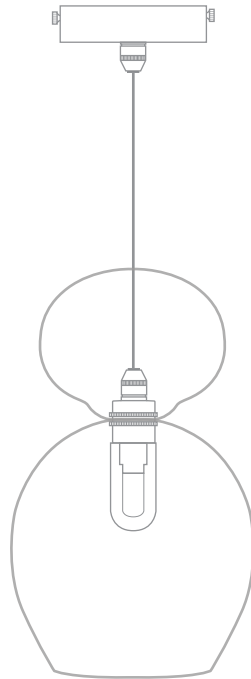

MATERIALS: Hand-blown glass with metal fittings

CEILING ROSE DIAMETER: 100mm

HEIGHT to be supplied from the ceiling to the bottom of the glass shade

FLEX: Mid Grey fabric finished flex

BULB: G9 MiniSun LED 3 watt, 180 lumens

GLASS DIMENSIONS: W150mm x H180mm

HEIGHT to be supplied from the ceiling to the bottom of the glass shade

FLEX: Mid Grey fabric finished flex

See www.curiousa.co.uk/bespoke for glass colour and fitting finish options.

To order, please email studio@curiousa.co.uk

PRODUCT CODE: IP44SP_STRIAL

BULB: G9 MiniSun LED 3 watt, 180 lumens

AVERAGE WEIGHT: 1kg

DELIVERY: Made to order, 6 - 8 weeks

Bathroom Bubble Light

MATERIALS: Hand-blown glass with metal fittings

CEILING ROSE DIAMETER: 100mm

GLASS DIMENSIONS: W170mm x H248mm

HEIGHT to be supplied from the ceiling to the bottom of the glass shade

FLEX: Mid Grey fabric finished flex

PRODUCT CODE: IP44_BUBBLE

BULB: G9 MiniSun LED 3 watt, 180 lumens