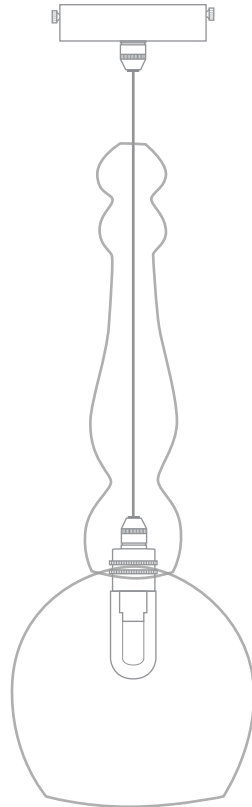

Bathroom Stemmed Round

MATERIALS: Hand-blown glass with metal fittings

CEILING ROSE DIAMETER: 100mm

GLASS DIMENSIONS: W170mm x H440mm

HEIGHT to be supplied from the ceiling to the bottom of the glass shade

FLEX: Mid Grey fabric finished flex

See www.curiousa.co.uk/bespoke for glass colour and fitting finish options.

To order, please email studio@curiousa.co.uk

PRODUCT CODE: IP44STEM_SPM_003

BULB: G9 MiniSun LED 3 watt, 180 lumens

AVERAGE WEIGHT: 2kg

DELIVERY: Made to order, 6 - 8 weeks