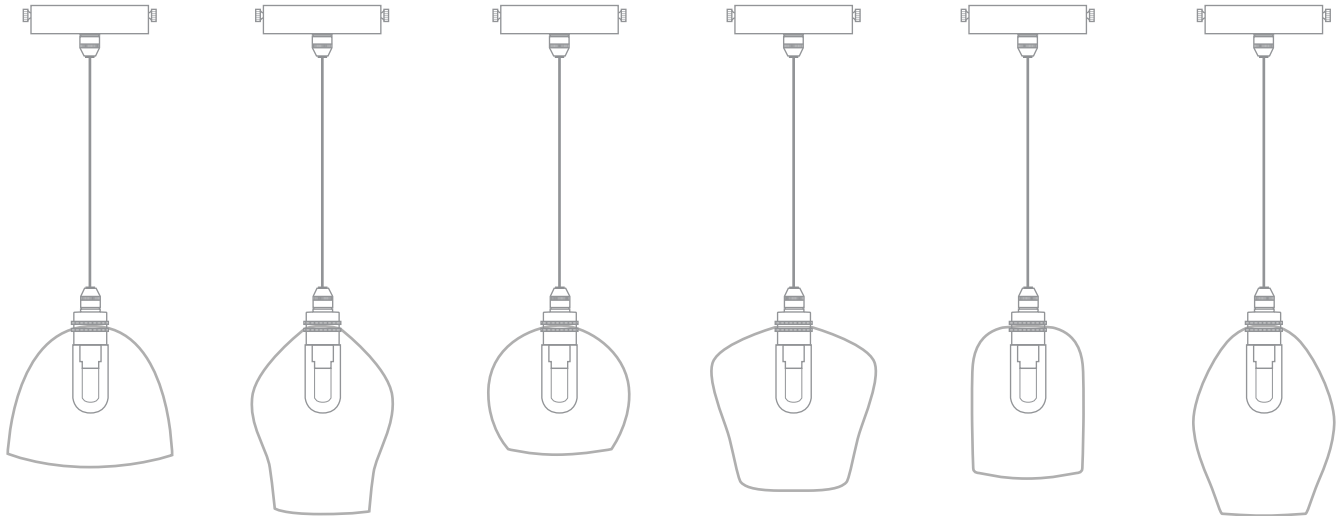

Bathroom Lights

Our IP44 lighting range, for zone 2, offers a fresh alternative for both bathroom and spa environments. What's special about these bathroom lights is they still retain a fabric finished flex. These lights are all made to order to your specified length. There are 21 Curiousa colours of glass to choose and 4 different fitting finishes. Each light is designed, hand-blown and made to order in the UK.

Small Bathroom Pendants

BOWL	TEARDROP	ROUND	TRADITIONAL	CUP	PEAR DROP
IP44SPS_001	IP44SPS_002	IP44SPS_003	IP44SPS_004	SPS_006	IP44SPS_PEAR
W140mm H120mm	W120mm H160mm	W130mm H120mm	W140mm H140mm	W95mm H130mm	W120mm H170mm

MATERIALS: Hand-blown glass with metal fittings

CEILING ROSE DIAMETER: 100mm

HEIGHT to be supplied from the ceiling to the bottom of the glass shade

FLEX: Mid Grey fabric finished flex

BULB: G9 MiniSun LED 3 watt, 180 lumens