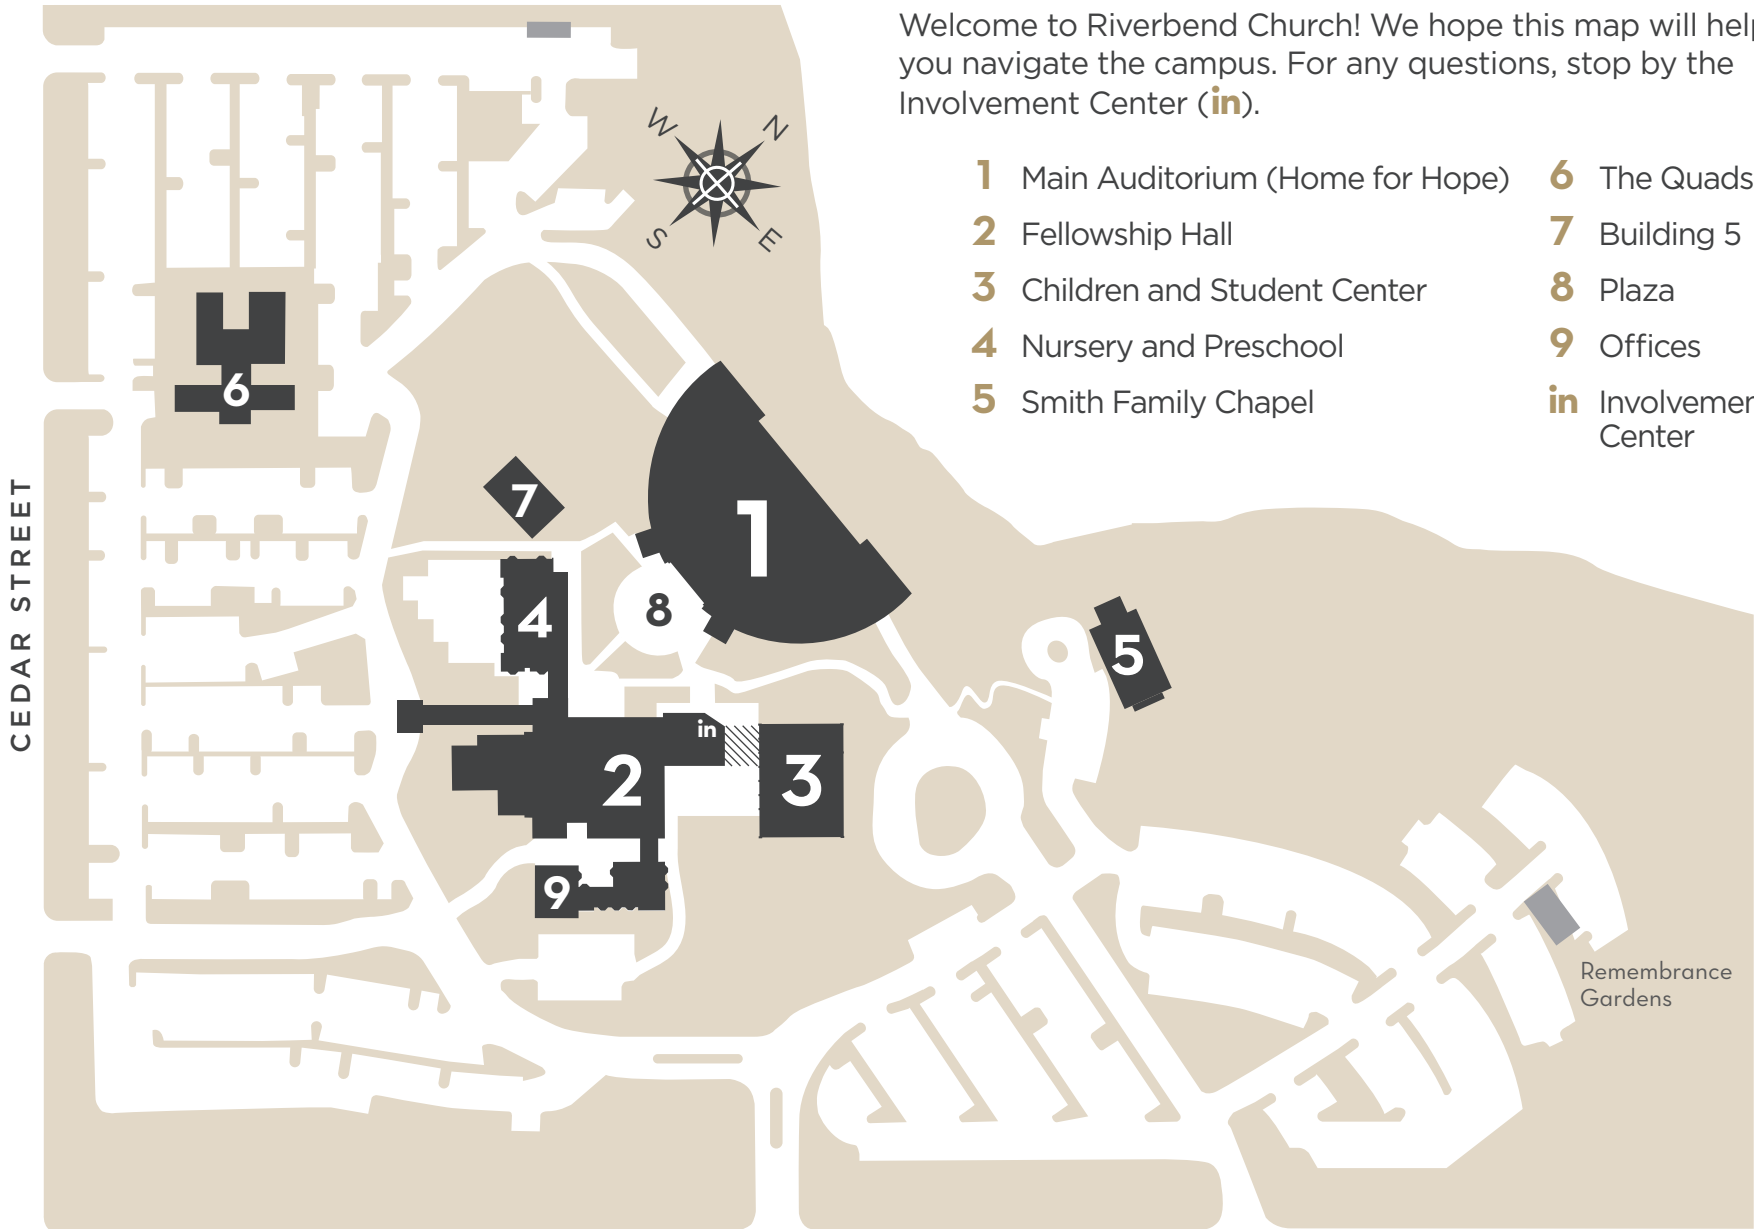

Riverbend Church Campus Map

Welcome to Riverbend Church! We hope this map will help you navigate the campus. For any questions, stop by the Involvement Center (**in**).

- 1** Main Auditorium (Home for Hope)
- 2** Fellowship Hall
- 3** Children and Student Center
- 4** Nursery and Preschool
- 5** Smith Family Chapel
- 6** The Quads
- 7** Building 5
- 8** Plaza
- 9** Offices
- in** Involvement Center

CEDAR STREET

CAPITAL OF TEXAS HIGHWAY (LOOP 360)

 riverbend
CHURCH

riverbend.com | 512 327-3540 | 4214 N Capital of Texas HWY, Austin, TX 78746