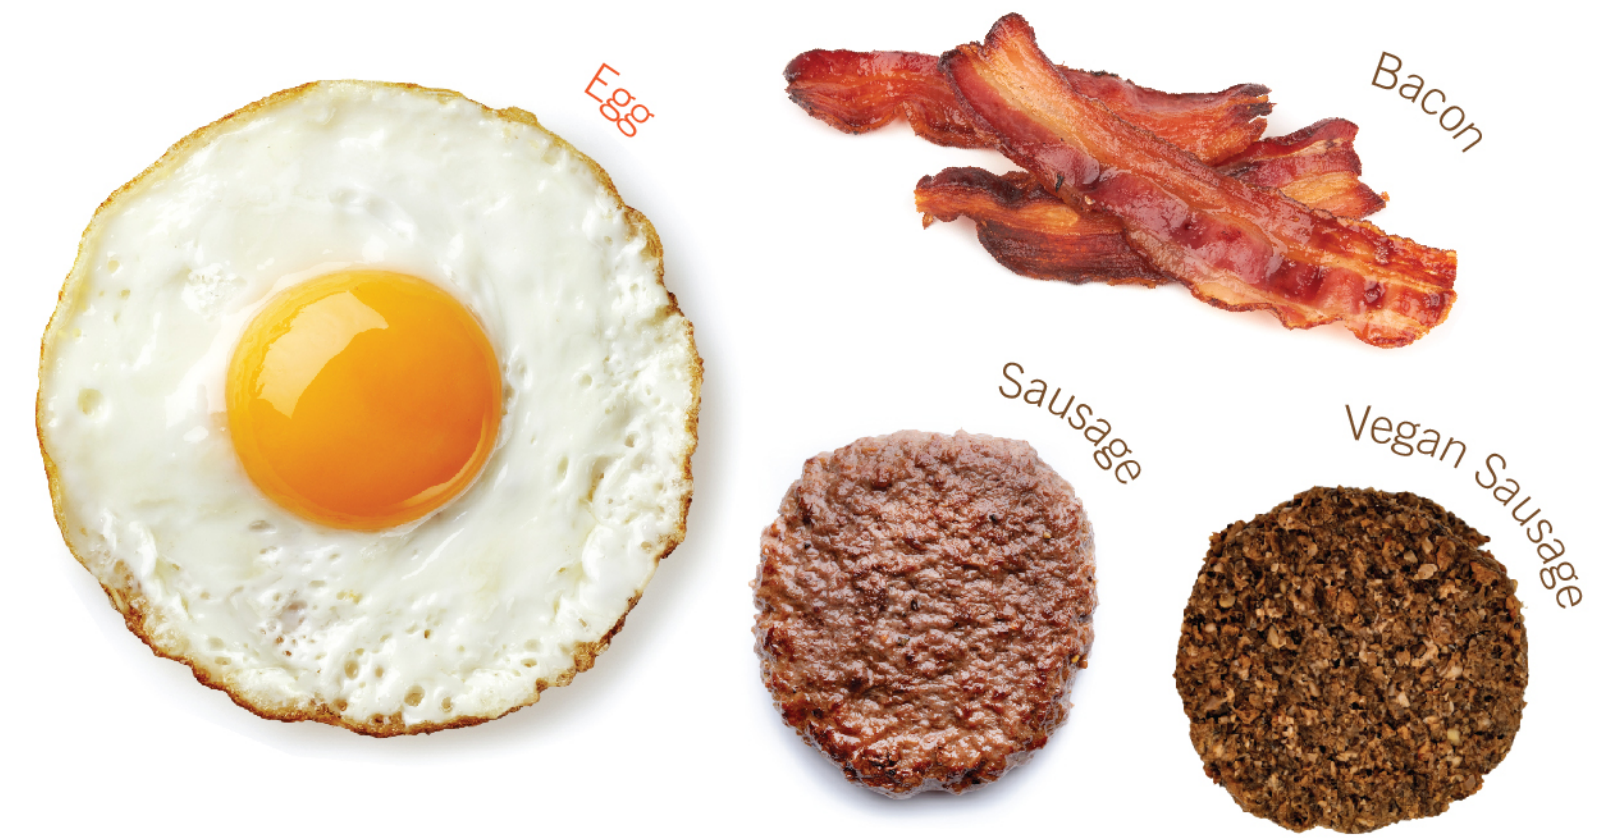

BREAKFAST

Waffle Breakfast Sandwich	$7.49
Waffle Farmers Sandwich	$7.99
Bagel & Butter	$2.99
Bagel & Cream Cheese	$3.49
Bagel & Peanut Butter or Jam	$3.49
Bagelwiches	$6.49
Breakfast Wrap	$6.49
Farmers Bagelwiches	$6.99
Farmers Breakfast Wrap	$6.99

PASTRIES

Muffin	$2.99
Loaf	$2.99
Scone	$2.99
Croissant	$2.99
Danish	$2.99
Savoury Danish	$4.99
Cake Slice	$5.99
Brownie	$2.99
Cookie	$1.19

Big Breakfast $10.99
2 Eggs, 2 Slice Bacon, 2 Sausages, 2 Hashbrowns, 2 Texas Toast