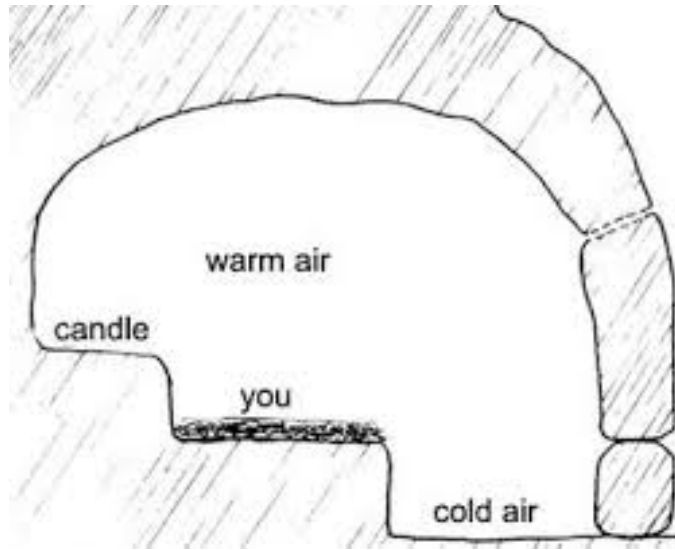

QUINZEE

Snow Mound Shelter - Quin-zhee for 4 people

23RD NEPEAN
GEOHUNTERS

THERMAL-FRAME

1

CONSTRUCT FRAMEWORK

2

COVER

GEOHUNTERS

TRENCH

23RD NEPEAN GEOHUNTERS

Side View

Top View

End View

BURIED TENT
AKA
THE ZIT
AKA
TENT IN A HOLE
AKA
HALF & HALF

OTHERS