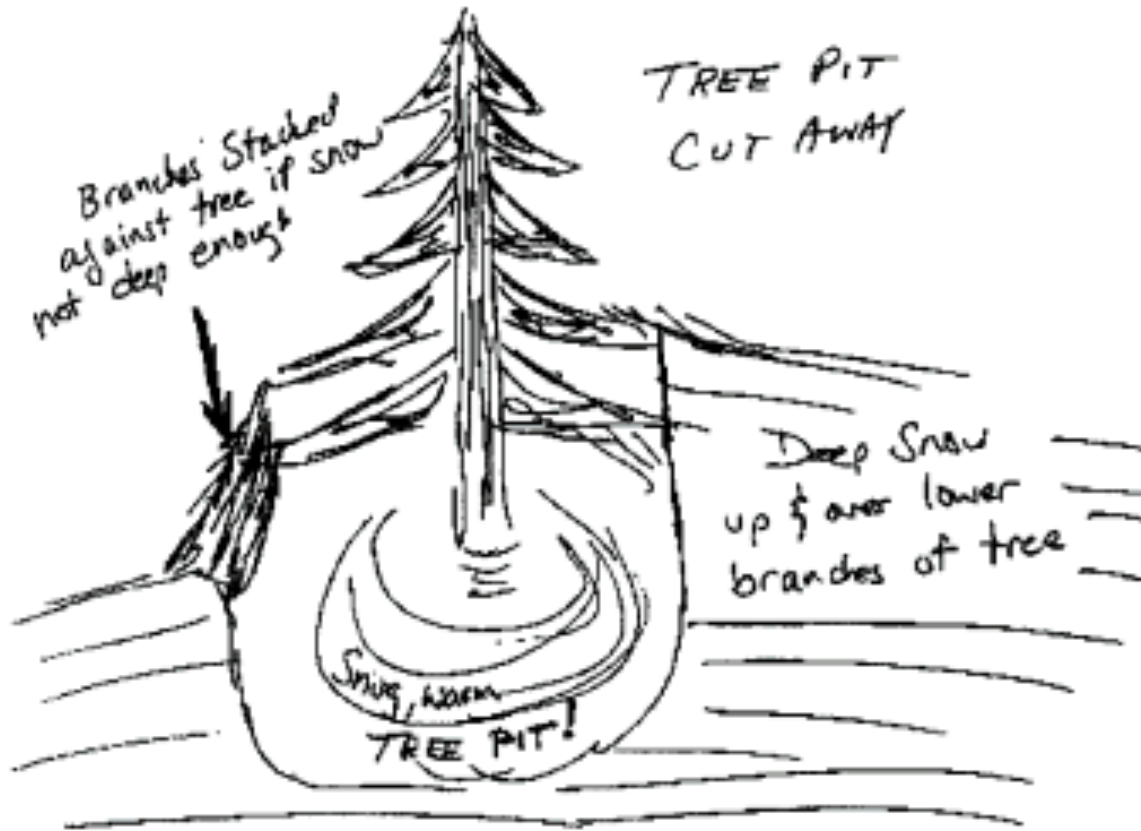

QUINZEE

Snow Mound Shelter - Quin-zhee for 4 people

23RD NEPEAN
GEOHUNTERS

THERMAL-FRAME

1

CONSTRUCT FRAMEWORK

2

COVER

3

COVER OUTSIDE AND FLOOR WITH BOUGHS

4

COVER WITH SNOW AND MAKE A DOOR PLUG

23RD NEPEAN

GEOHUNTERS

TREE PIT

23RD NEPEAN

GEOHUNTERS

TRENCH

23RD NEPEAN GEOHUNTERS

Side View

Top View

End View

BURIED TENT
AKA
THE ZIT
AKA
TENT IN A HOLE
AKA
HALF & HALF

OTHERS