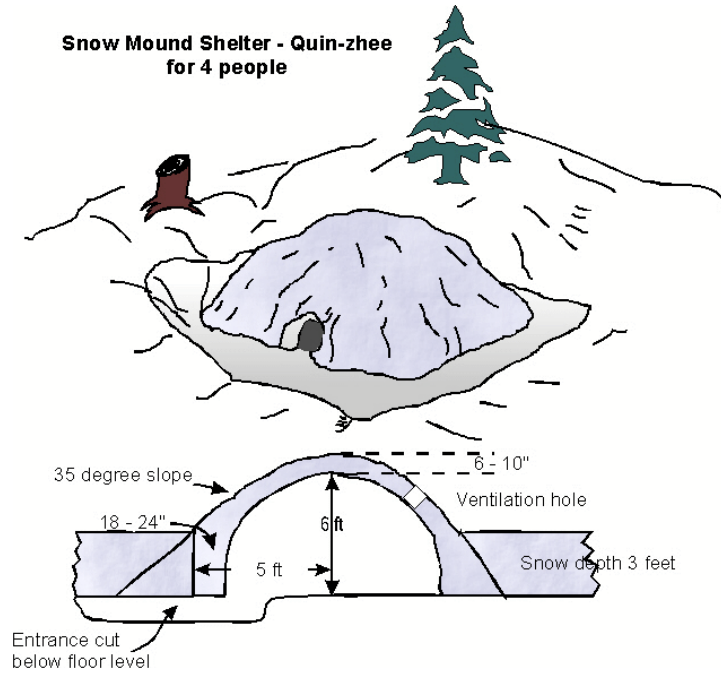

QUINZEE

Snow Mound Shelter - Quin-zhee for 4 people

23RD NEPEAN
GEOHUNTERS

THERMAL-FRAME

1

CONSTRUCT FRAMEWORK

2

COVER

3

COVER OUTSIDE AND FLOOR WITH BOUGHS

4

COVER WITH SNOW AND MAKE A DOOR PLUG

23RD NEPEAN

GEOHUNTERS

TREE PIT

23RD NEPEAN

GEOHUNTERS

TRENCH

23RD NEPEAN GEOHUNTERS

Side View

Top View

End View

BURIED TENT
AKA
THE ZIT
AKA
TENT IN A HOLE
AKA
HALF & HALF

OTHERS