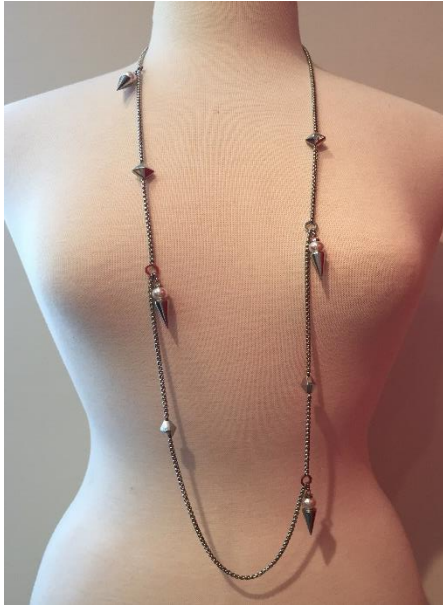

Spiked October Delivery 9/25 Start

MAJORICA
1890

MTC0091SW

10mm white round pearl, silver spikes, and pyramid studs on rhodium plated steel necklace 44"

Retail: $165