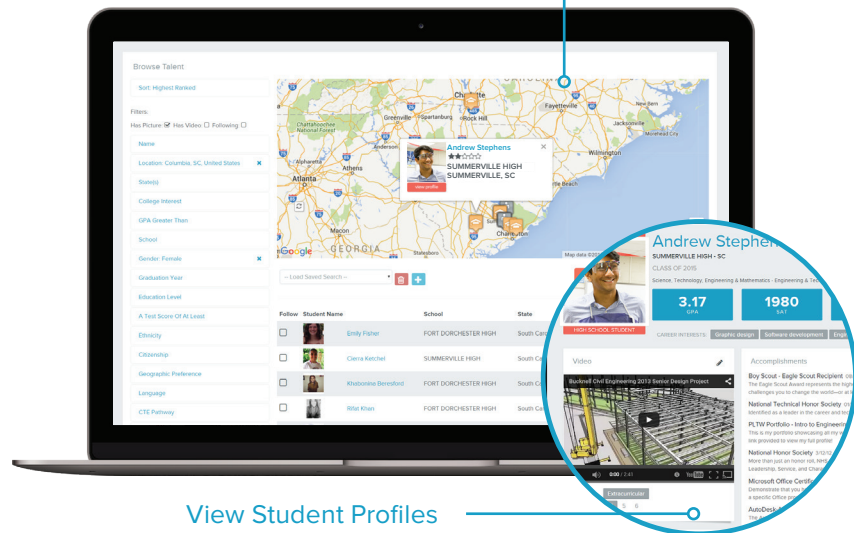

Find Your Incoming Class

Showcase your school and connect directly with upcoming students everywhere.

STEM Premier® is an online platform where colleges and universities can easily identify the emerging students with interests and skills in critical areas of discipline such as STEM (Science, Technology, Engineering, and Math) - and directly connect with them for recruitment.

STEM Premier Talent Search

View Student Profiles

Benefits To Colleges

View Digital Profiles

Students build digital profiles showcasing everything about themselves: test scores, experience, videos, certifications, and more.

Meaningful Insight

View real-time analytics on emerging talent - see where they are, where they are going, and other key data points.

Early Access

Reach out to emerging academic and technical students earlier than ever to share your programs and opportunities.

Build Brand Awareness

Create a profile showcasing your school and your opportunities to upcoming middle school and high school talent everywhere.

Direct Connection

Connect with students directly by sending them an individual message through our messaging system - and build a rapport.