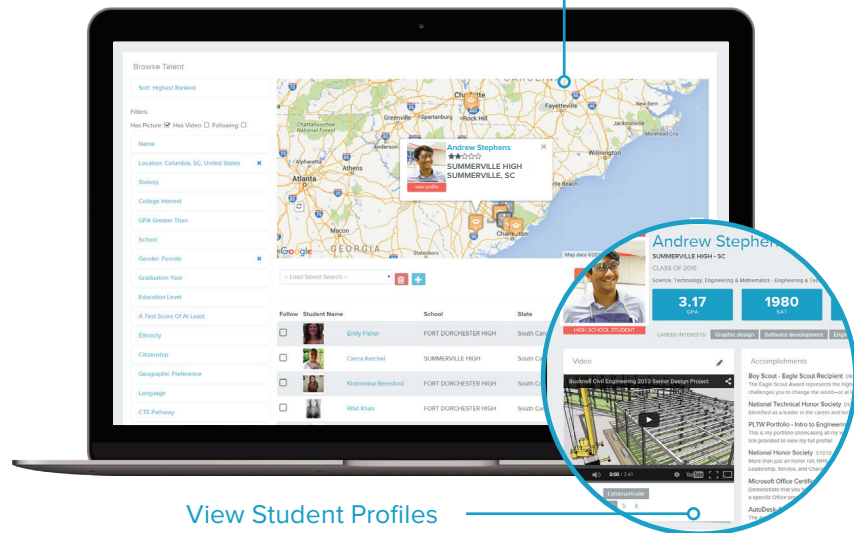

Find Your Future Workforce

Showcase your company and directly connect with emerging talent everywhere.

STEM Premier® is an online platform where companies can easily identify the next generation of emerging talent with interests and skills in critical areas of discipline such as STEM (Science, Technology, Engineering, and Math) - **and directly connect with them for recruitment.**

STEM Premier Talent Search

View Student Profiles

Benefits To Companies

View Digital Profiles

Individuals build digital profiles showcasing everything about themselves: test scores, experience, videos, certifications, and more.

Meaningful Insight

View real-time analytics on emerging talent - see where they are, where they are going, and other key data points.

Early Access

Reach out to emerging academic and technical talent earlier to share your company and opportunities with them.