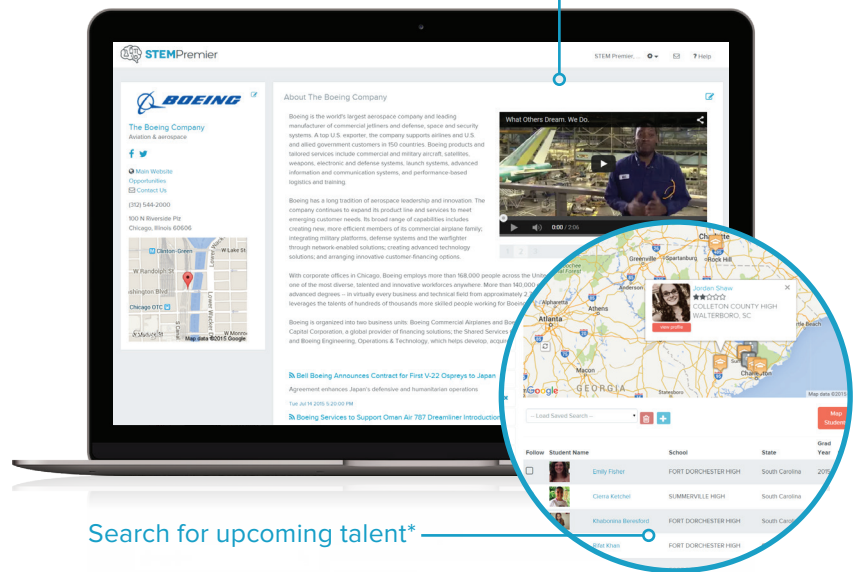

Creating Your Profile Is Easy

Companies - Build your free STEM Premier® profile and show talent what your business is all about.

Use Your Profile To:

- **Enlighten & Educate** - Provide a good description of your company - what you do, locations, careers offers, company culture, and more.
- **Upload Videos** - Don't just tell them; show them. Bring the next generation onto your campus and into your facilities by adding videos.
- **Post Opportunities** - Get your apprenticeships, scholarships, events, and more directly into the hands of STEM Premier students.
- **Connect With Talent*** - Identify emerging talent, see where they are, and message them directly for recruitment into your company.

STEM Premier profile | Boeing

*Searching for students and direct messaging are Premium Level features.

1 Visit Our Website

- Go to stempremier.com
- Click the **Sign Up** button in the top right corner

2 Join As A Company