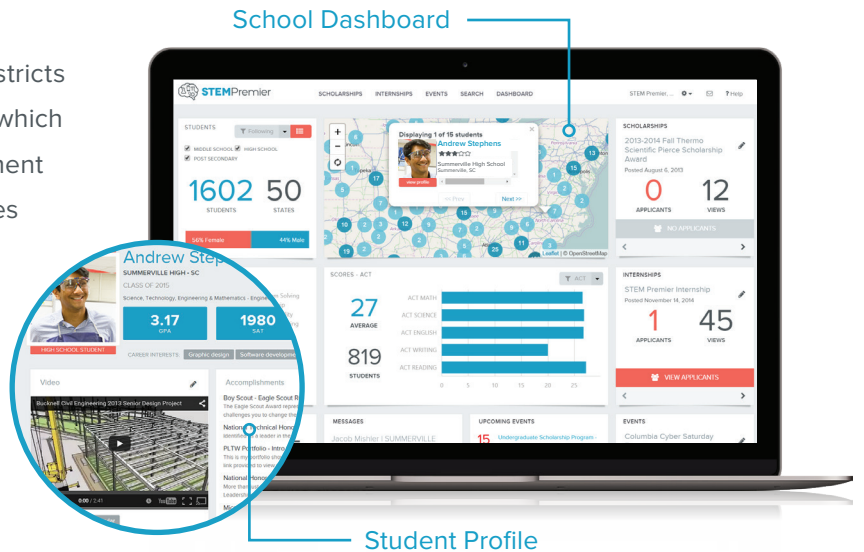

Gain Insight Into Your Students

Open a window into your student population to better match your educational efforts with their needs as well as the opportunities in post-secondary institutions & industry.

STEM Premier® allows secondary schools & districts to see their student population and determine which efforts are working, identify areas for improvement and introduce their students to the opportunities in colleges, technical schools & industry.

Benefits To Schools

The Virtual Portfolio

Students build digital profiles showcasing everything about themselves: test scores, experience, videos, certifications and more.

Meaningful Insight

We provide insights on your student population to evaluate if your curriculum is meeting their needs and career interests

Direct Connection

Schools can connect with their students directly, at any time through our internal messaging system.

Follow Your Students

Schools can target, track and follow their students' progress longitudinally from time at your school through their careers.