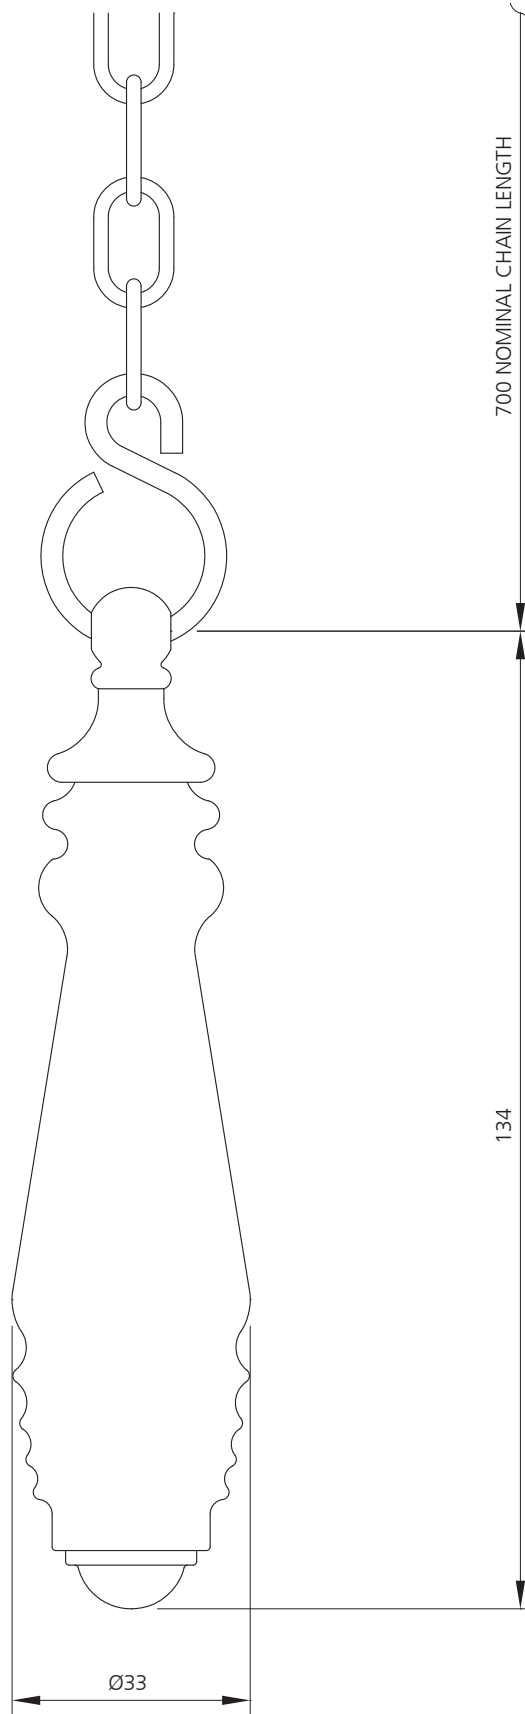

LEFROY BROOKS

IBROC HOUSE ESSEX ROAD
HODDESDON HERTS EN11 OQS UK
T: +44 (0)1992 708 316 F: +44 (0)1992 708 317

LB-1310

CERAMIC CISTERN PULL AND CHAIN

DIMENSIONAL DATA SHEET

DATE: 24 June 2010

ISSUE: 041

©COPYRIGHT 2010. CHRISTO LEFROY BROOKS. ALL RIGHTS RESERVED.

DIMENSIONS IN MILLIMETRES

WHILST EVERY EFFORT IS MADE TO ENSURE THE ACCURACY OF THESE DATA SHEETS THEY ARE SUBJECT TO CHANGE WITHOUT NOTICE AS PART OF THE COMPANY'S PRODUCT DEVELOPMENT PROCESS