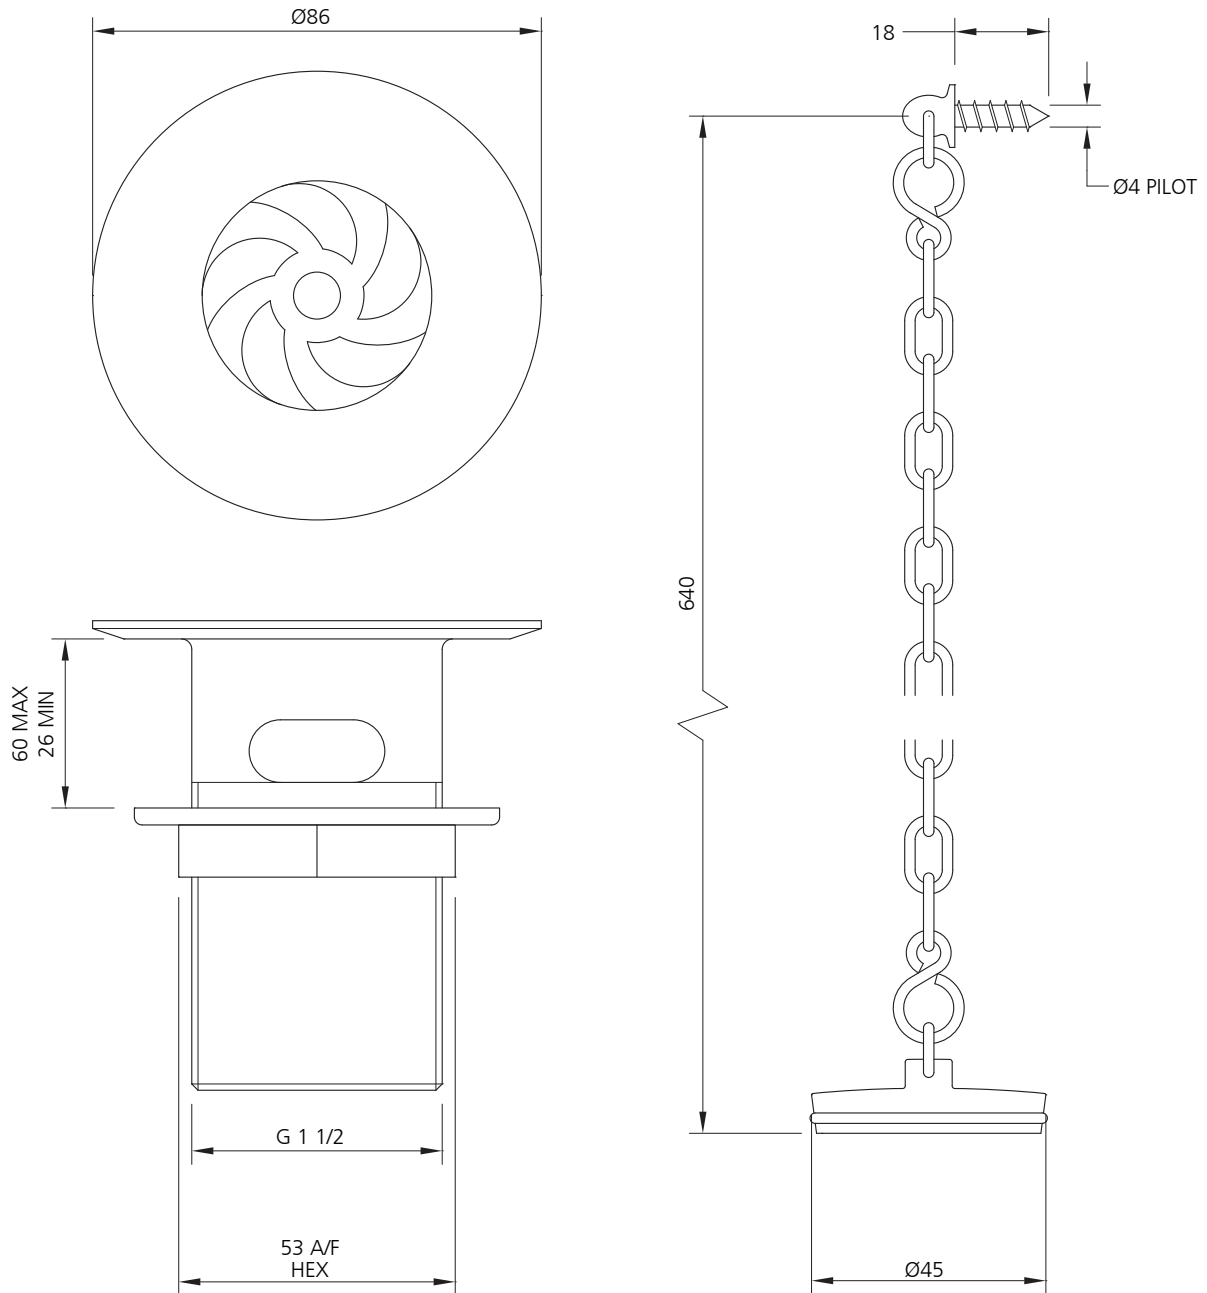

LEFROY BROOKS

IBROC HOUSE ESSEX ROAD
HODDESDON HERTS EN11 0QS UK
T: +44 (0)1992 708 316 F: +44 (0)1992 708 317

LB-1384

BELFAST SINK SLOTTED WASTE
WITH LONG CHAIN

DIMENSIONAL DATA SHEET

DATE: 25 June 2010

ISSUE: 054 A

©COPYRIGHT 2010. CHRISTO LEFROY BROOKS. ALL RIGHTS RESERVED.

DIMENSIONS IN MILLIMETRES

WHILST EVERY EFFORT IS MADE TO ENSURE THE ACCURACY OF THESE DATA SHEETS THEY ARE SUBJECT TO CHANGE WITHOUT NOTICE AS PART OF THE COMPANY'S PRODUCT DEVELOPMENT PROCESS