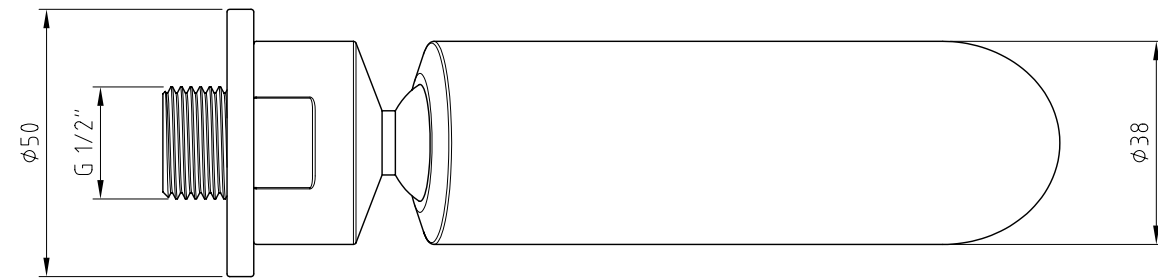

LEFROY BROOKS

IBROC HOUSE ESSEX ROAD HODDESDON
HERTS EN11 0QS ENGLAND

XO4002

JO HEADSET SHOWER

DIMENSIONAL DATA SHEET

DATE 29 NOVEMBER 2001
NUMBER 30 069 4002 A

DIMENSIONS IN MILLIMETRES

Whilst every effort is made to ensure the accuracy of these data they are subject to change without notice as part of the company's continuing product development process

XO4002

JO HEADSET SHOWER

- A G 1/2" CONNECTOR
- B WASHER
- C 30 030 015 - FLANGE
- D SHOWER HEAD ASSEMBLY