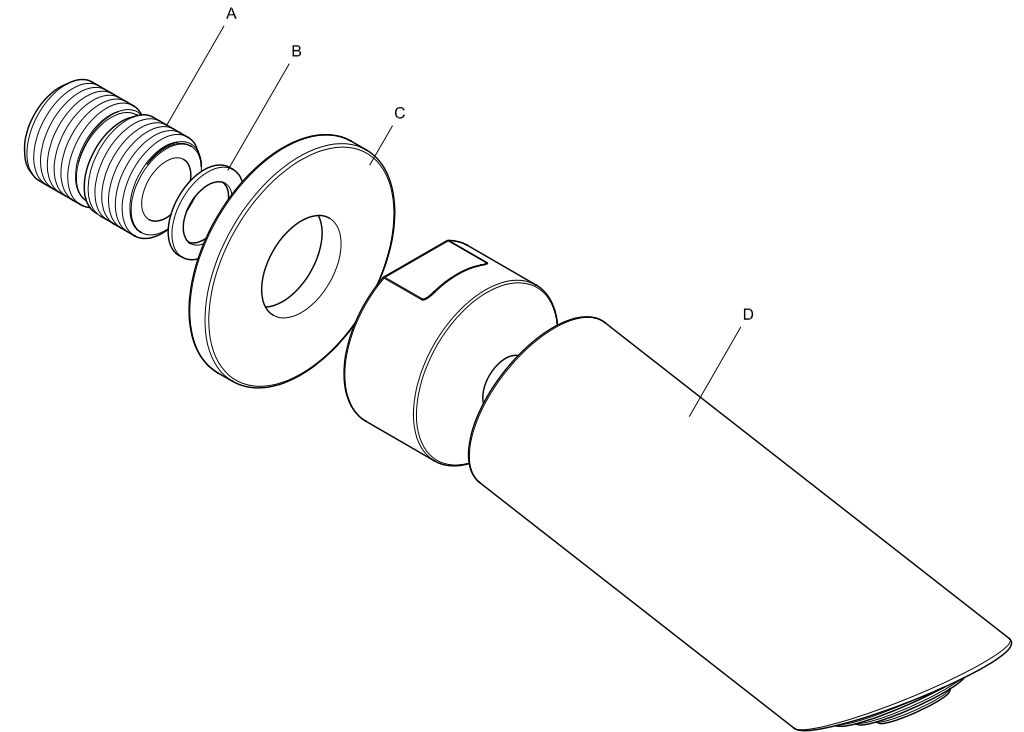

LEFROY BROOKS

IBROC HOUSE ESSEX ROAD HODDESDON
HERTS EN11 0QS ENGLAND

XO4002

JO HEADSET SHOWER

DIMENSIONAL DATA SHEET

DATE 29 NOVEMBER 2001
NUMBER 30 069 4002 A

DIMENSIONS IN MILLIMETRES

Whilst every effort is made to ensure the accuracy of these data they are subject to change without notice as part of the company's continuing product development process

XO4002

JO HEADSET SHOWER

- A G 1/2" CONNECTOR
- B WASHER
- C 30 030 015 - FLANGE
- D SHOWER HEAD ASSEMBLY