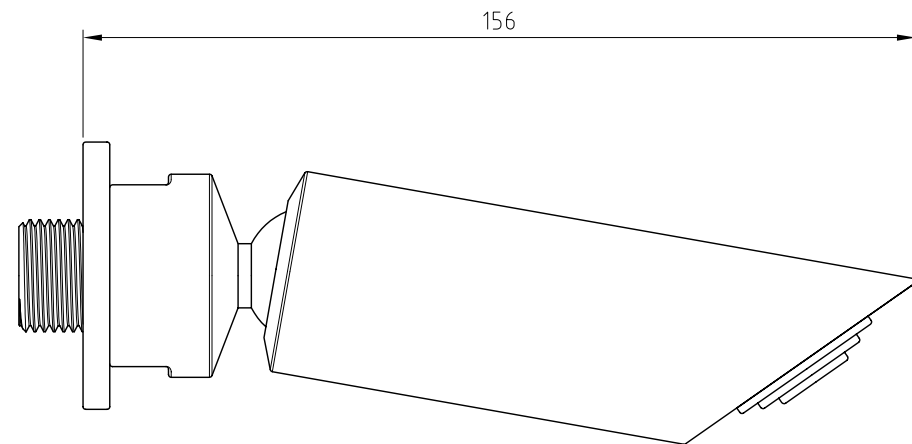

LEFROY BROOKS

IBROC HOUSE ESSEX ROAD HODDESDON
HERTS EN11 0QS ENGLAND

XO4002

JO HEADSET SHOWER

DIMENSIONAL DATA SHEET

DATE 29 NOVEMBER 2001
NUMBER 30 069 4002 A

DIMENSIONS IN MILLIMETRES

Whilst every effort is made to ensure the accuracy of these data they are subject to change without notice as part of the company's continuing product development process

XO4002

JO HEADSET SHOWER

- A G 1/2" CONNECTOR
- B WASHER
- C 30 030 015 - FLANGE
- D SHOWER HEAD ASSEMBLY