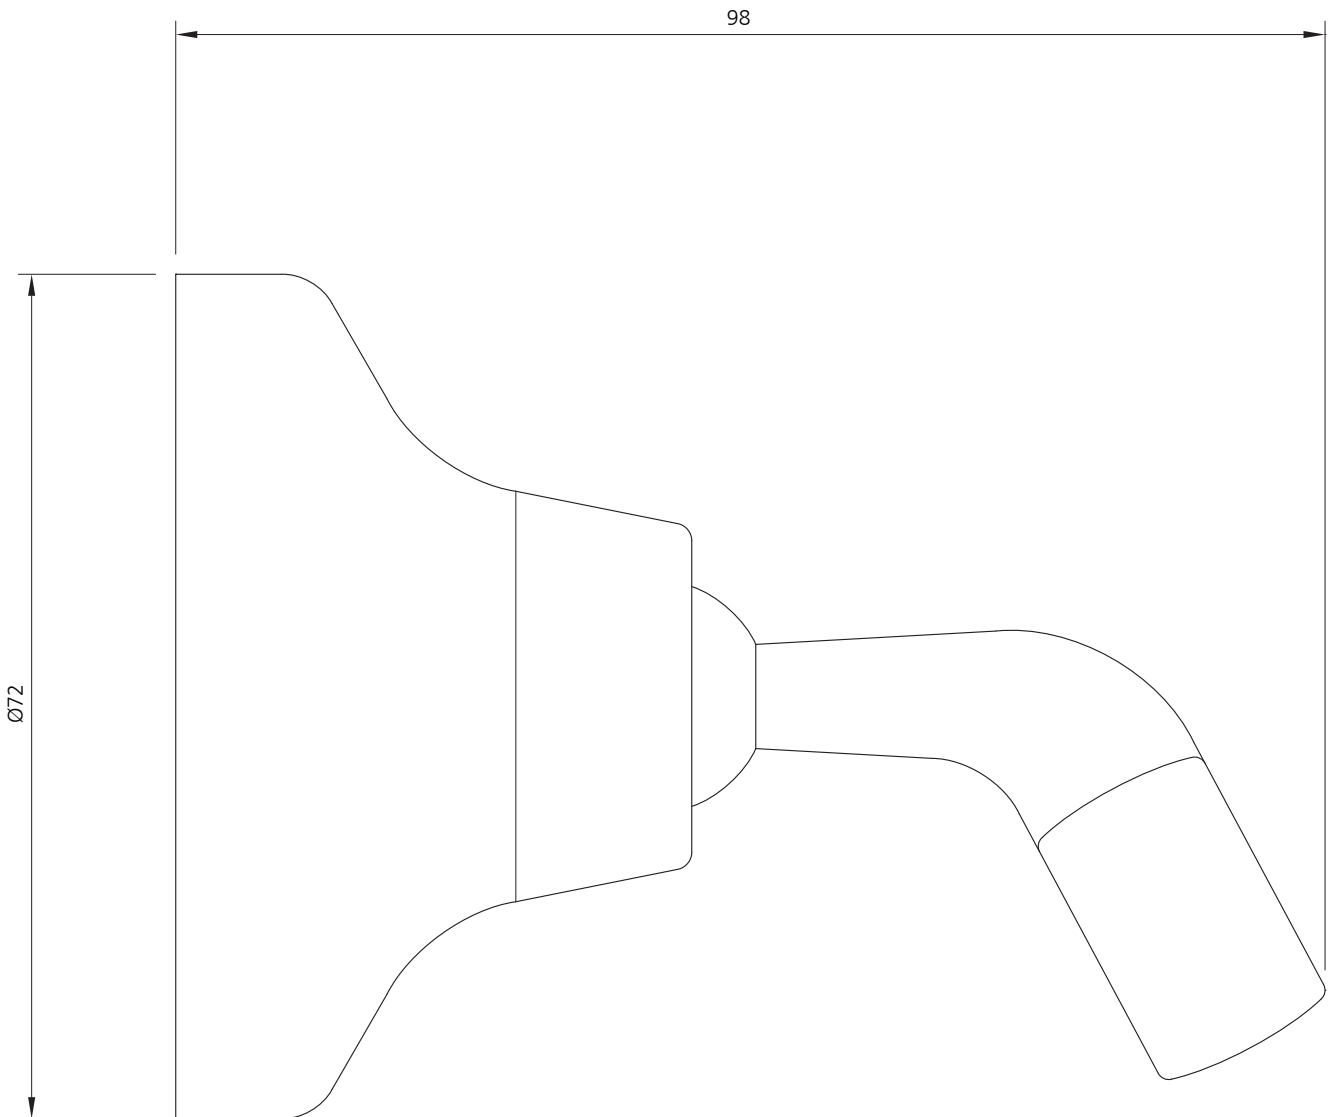

**LEFROY BROOKS**

IBROC HOUSE ESSEX ROAD  
HODDESDON HERTS EN11 OQS UK  
T: +44 (0)1992 708 316 F: +44 (0)1992 708 317

**LB-1757**

CLASSIC ADJUSTABLE WALL BRACKET  
TO SUIT CONICAL HOSE

DIMENSIONAL DATA SHEET

DATE: 28 June 2010

ISSUE: 047

©COPYRIGHT 2010. CHRISTO LEFROY BROOKS. ALL RIGHTS RESERVED.

DIMENSIONS IN MILLIMETRES

WHILST EVERY EFFORT IS MADE TO ENSURE THE ACCURACY OF THESE DATA SHEETS THEY ARE SUBJECT TO CHANGE WITHOUT NOTICE AS PART OF THE COMPANY'S PRODUCT DEVELOPMENT PROCESS