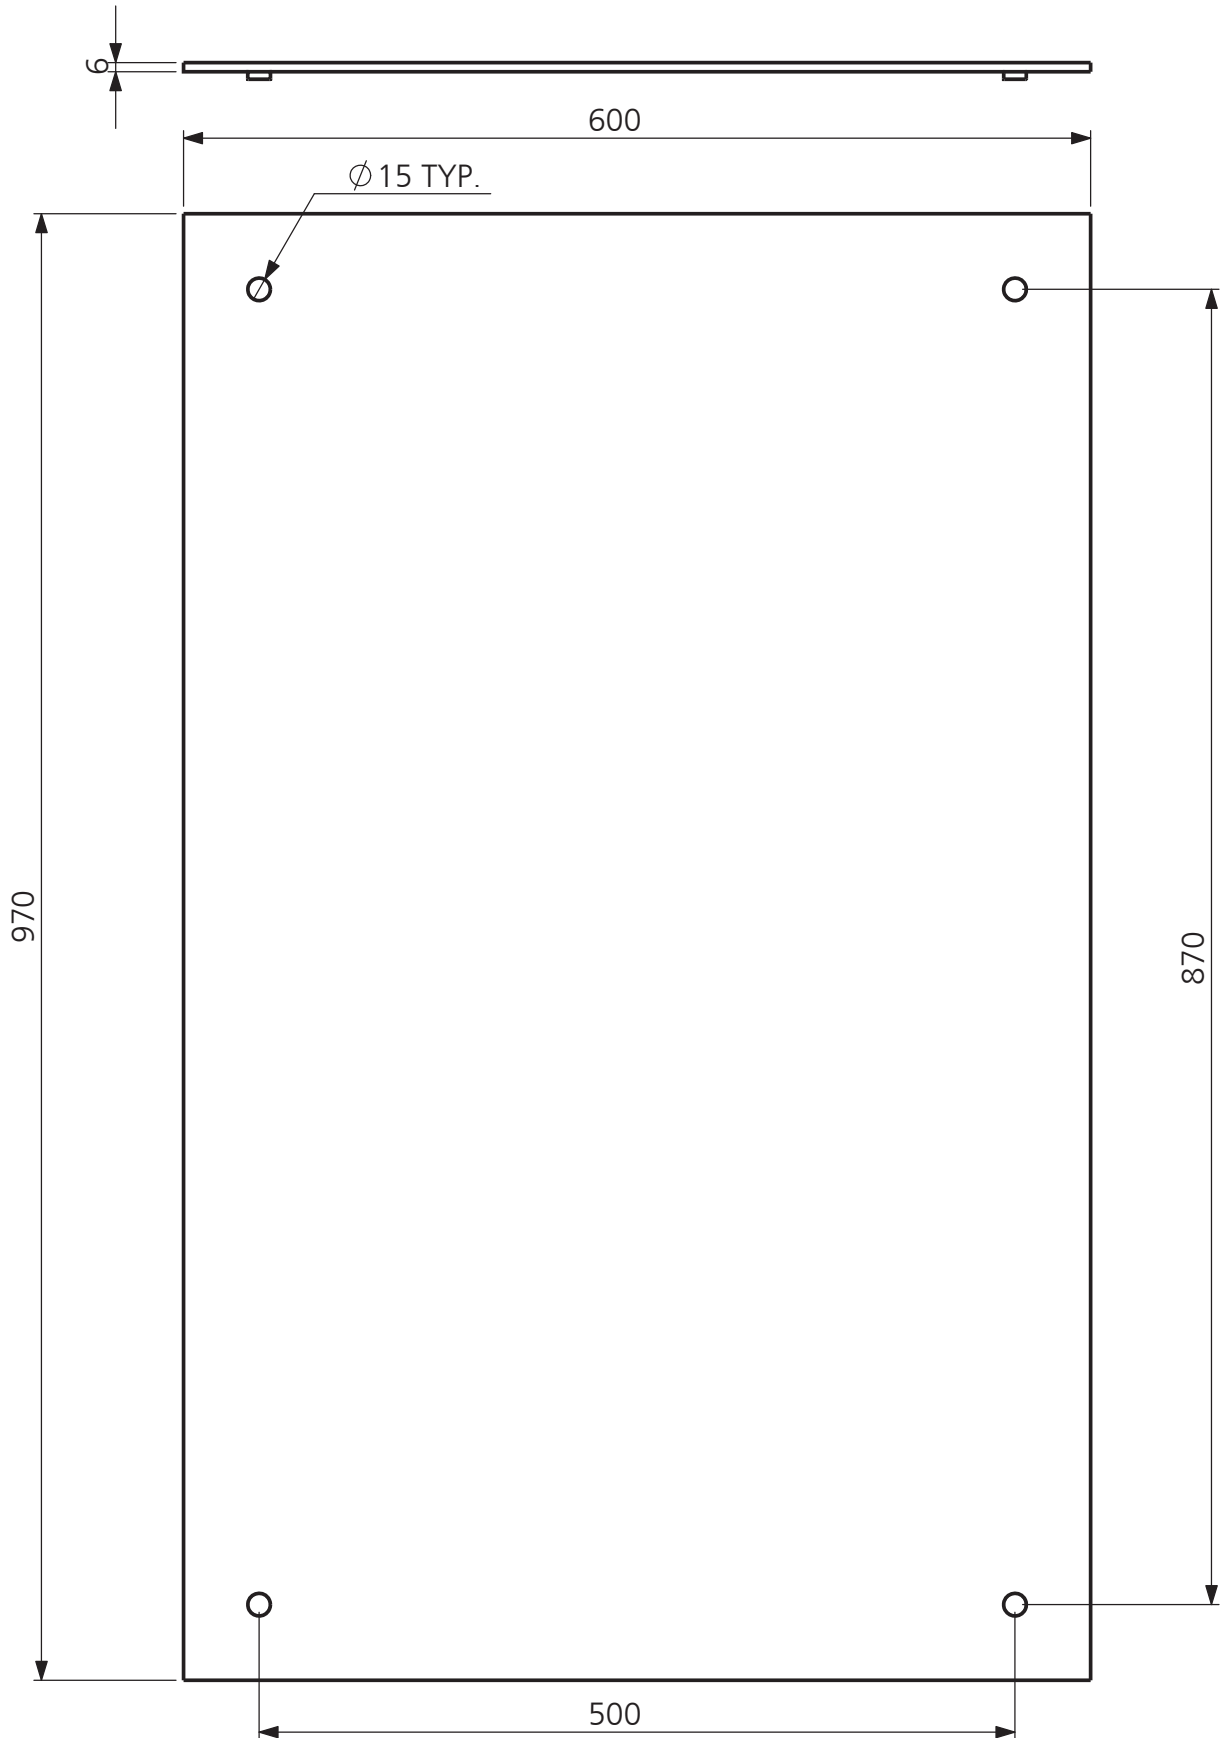

LEFROY BROOKS

IBROC HOUSE ESSEX ROAD
HODDESDON HERTS EN11 OQS UK
T: +44 (0)1992 708 316 F: +44 (0)1992 708 317

XO 2371

MIRROR 600 (APPROX. 24" WIDE, INCLUDING FIXING KIT).

DIMENSIONAL DATA SHEET

DATE: 25. APRIL 2016

No: 30 746 004

COPYRIGHT © LBP LTD. ALL RIGHTS RESERVED

DIMENSIONS IN MILLIMETRES

WHILST EVERY EFFORT IS MADE TO ENSURE THE ACCURACY OF THESE DATA SHEETS THEY ARE SUBJECT TO CHANGE WITHOUT NOTICE AS PART OF THE COMPANY'S PRODUCT DEVELOPMENT PROCESS