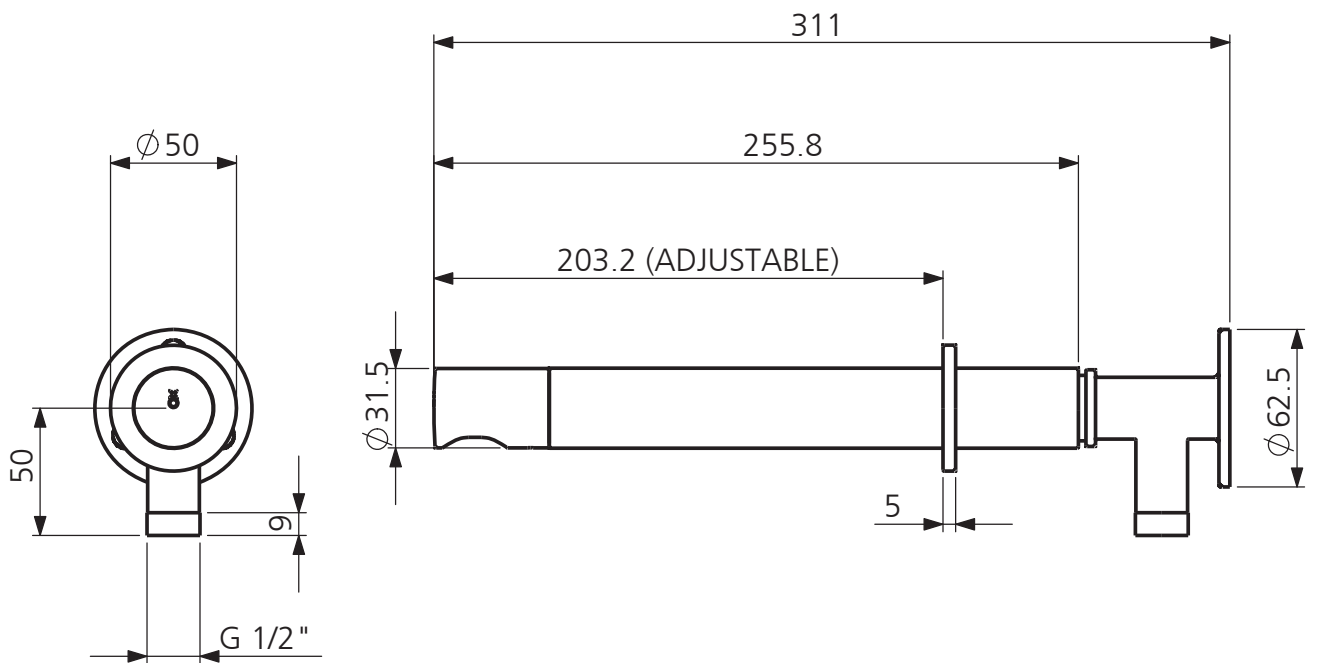

LEFROY BROOKS

IBROC HOUSE ESSEX ROAD
HODDESDON HERTS EN11 OQS UK
T: +44 (0)1992 708 316 F: +44 (0)1992 708 317

XO 4101

JO WALL-MOUNTED SPOUT (8" LONG REACH).

DIMENSIONAL DATA SHEET

DATE: 27. APRIL 2016

No: 30 069 4101

COPYRIGHT © LBP LTD. ALL RIGHTS RESERVED

DIMENSIONS IN MILLIMETRES

WHILST EVERY EFFORT IS MADE TO ENSURE THE ACCURACY OF THESE DATA SHEETS THEY ARE SUBJECT TO CHANGE WITHOUT NOTICE AS PART OF THE COMPANY'S PRODUCT DEVELOPMENT PROCESS