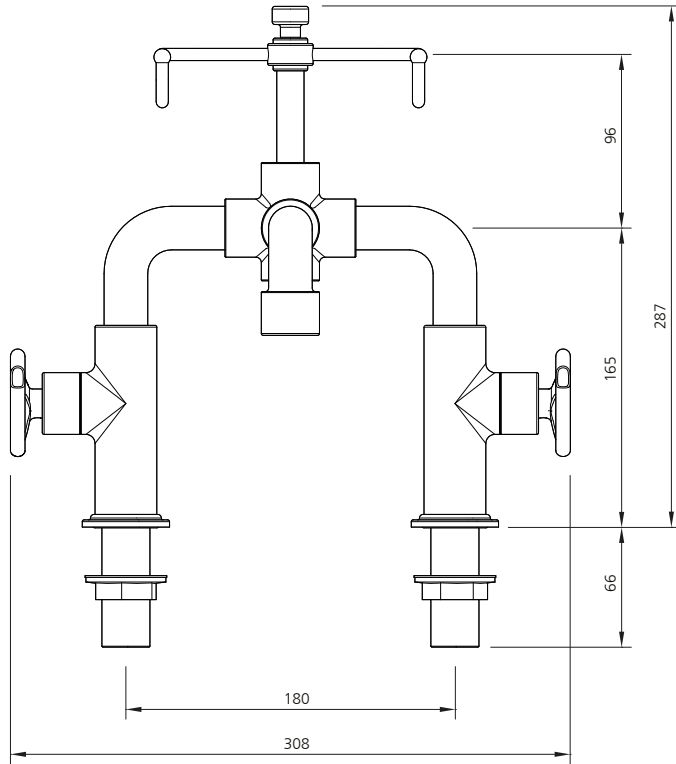

LEFROY BROOKS

IBROC HOUSE ESSEX ROAD
HODDESDON HERTS EN11 0QS UK
T: +44 (0)1992 708 316 F: +44 (0)1992 708 317

TH1110

TEN TEN DECK MOUNTED BATH SHOWER
MIXER WITH HANDWHEELS

DIMENSIONAL DATA SHEET

DATE: 05/10/16

REVISION: A

COPYRIGHT © LBIP LTD. ALL RIGHTS RESERVED

DIMENSIONS IN MILLIMETRES

WHILST EVERY EFFORT IS MADE TO ENSURE THE ACCURACY OF THESE DATA SHEETS THEY ARE SUBJECT TO CHANGE WITHOUT NOTICE AS PART OF THE COMPANY'S PRODUCT DEVELOPMENT PROCESS