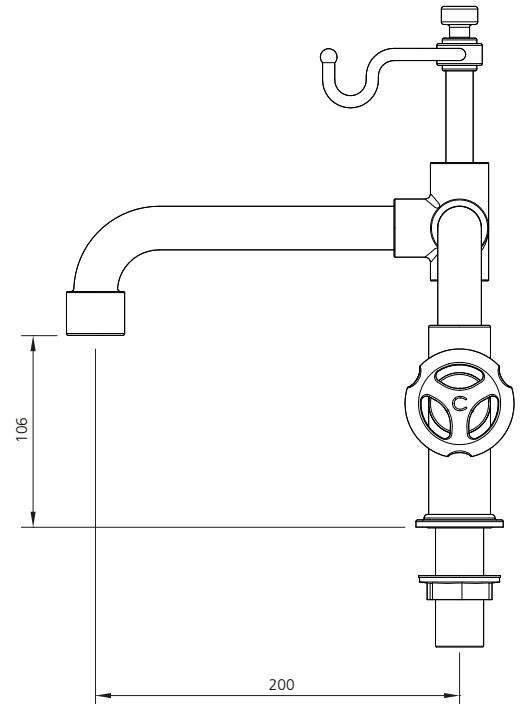

LEFROY BROOKS

IBROC HOUSE ESSEX ROAD
HODDESDON HERTS EN11 0QS UK
T: +44 (0)1992 708 316 F: +44 (0)1992 708 317

TH1110

TEN TEN DECK MOUNTED BATH SHOWER
MIXER WITH HANDWHEELS

DIMENSIONAL DATA SHEET

DATE: 05/10/16

REVISION: A

COPYRIGHT © LBIP LTD. ALL RIGHTS RESERVED

DIMENSIONS IN MILLIMETRES

WHILST EVERY EFFORT IS MADE TO ENSURE THE ACCURACY OF THESE DATA SHEETS THEY ARE SUBJECT TO CHANGE WITHOUT NOTICE AS PART OF THE COMPANY'S PRODUCT DEVELOPMENT PROCESS