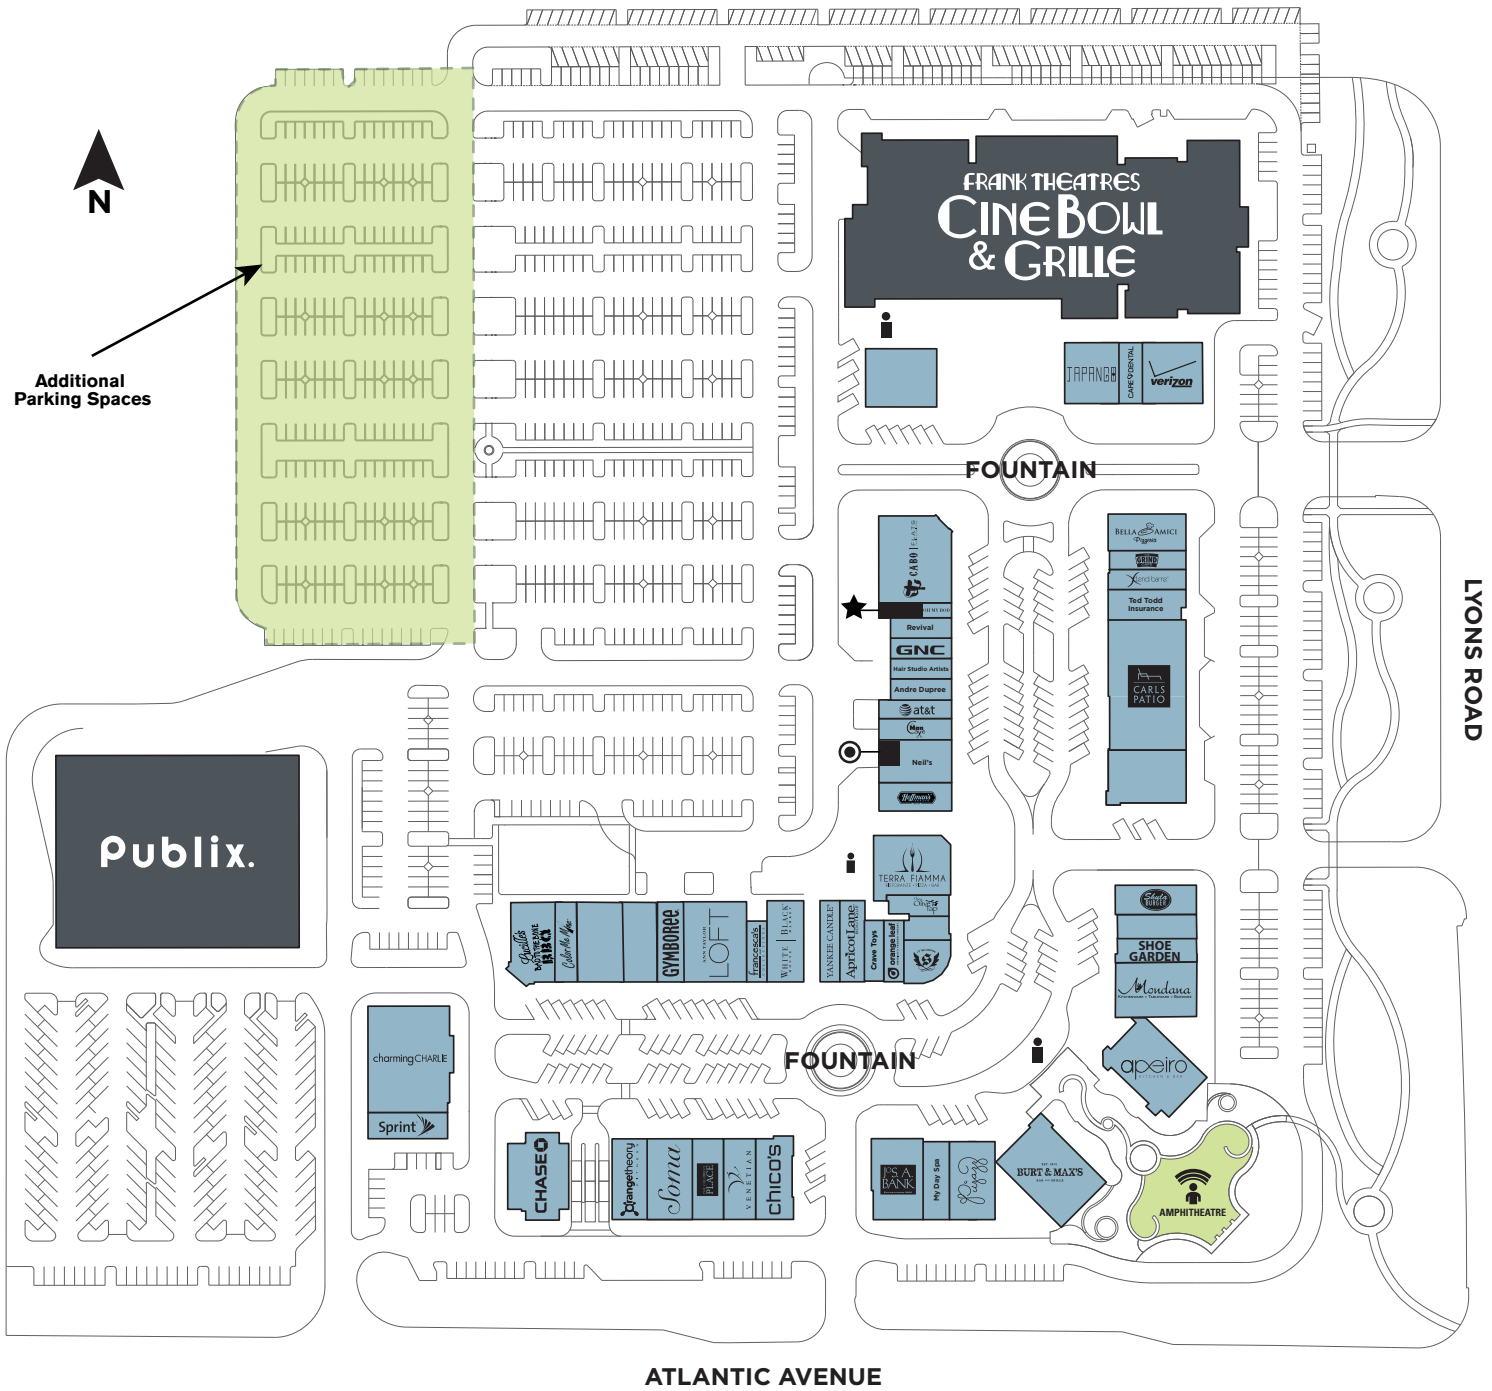

# DELRAY MARKETPLACE DIRECTORY MAP

14851 Lyons Road, Suite 121, Delray Beach, FL 33446

delraymarket.com

- ★ MANAGEMENT OFFICE
- 📶 AMPHITHEATER
- 🚗 VALET
- 👮 PALM BEACH SHERRIFF'S DEPT.