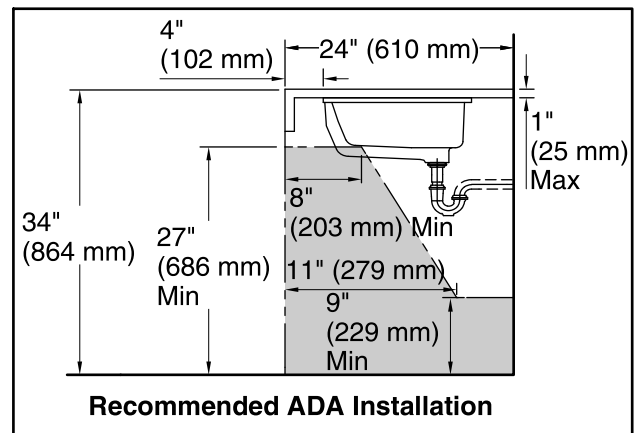

Technical Information

All product dimensions are nominal.

Installation:	Under-mount
Bowl area	Length: 18-3/8" (467 mm) Width: 11-5/8" (295 mm) Water depth: 4-5/8" (117 mm)
Drain hole:	1-3/4" (44 mm)
Template:	1053195-7, required, not included

Notes

Install this product according to the installation guide.

The product diagram is based on the K-8998 adjustable P-trap with 1" (25 mm) of tailpiece exposed.

NOTICE: Countertop manufacturer or cutter must use the current product template available at www.kohler.com, or by calling 1-800-4KOHLER. Kohler Co. is not responsible for cutout errors when the incorrect cutout template is used.

ADA, CSA B651 compliant when installed to the specific requirements of these regulations.