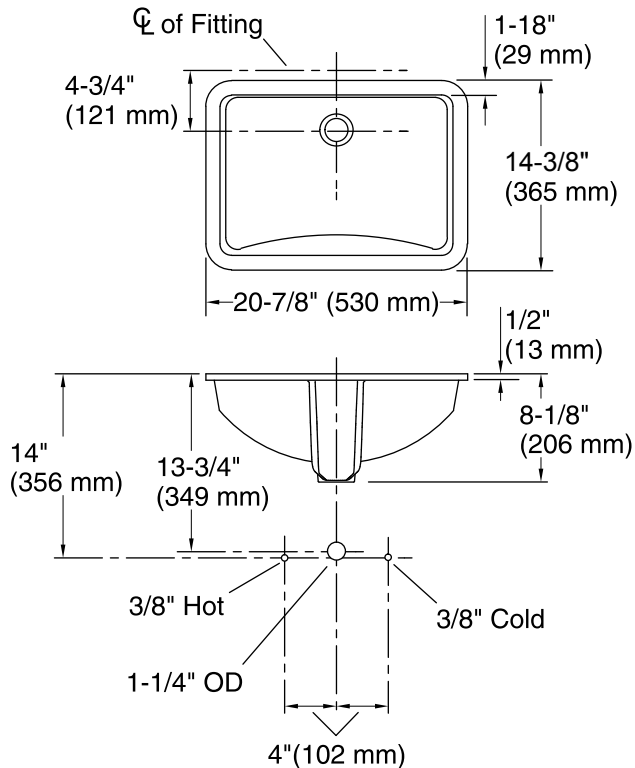

Features

- Vitreous china.
- Under-mount
- With overflow.
- Includes 1193643 clamp assembly.

Recommended Accessories

K-8998 P-Trap

Components

Additional included component/s: Basin Clamp Assembly.

ADA CSA B651

Color	Code	Description
	0	White
	96	Biscuit
	47	Almond
	NY	Dune
	95	Ice™ Grey
	G9	Sandbar
	33	Mexican Sand™
	K4	Cashmere
	58	Thunder™ Grey
	7	Black Black™

Technical Information

All product dimensions are nominal.

Installation:	Under-mount
Bowl area	Length: 18-3/8" (467 mm) Width: 11-5/8" (295 mm) Water depth: 4-5/8" (117 mm)
Drain hole:	1-3/4" (44 mm)
Template:	1053195-7, required, not included

Notes

Install this product according to the installation guide.

The product diagram is based on the K-8998 adjustable P-trap with 1" (25 mm) of tailpiece exposed.

NOTICE: Countertop manufacturer or cutter must use the current product template available at www.kohler.com, or by calling 1-800-4KOHLER. Kohler Co. is not responsible for cutout errors when the incorrect cutout template is used.