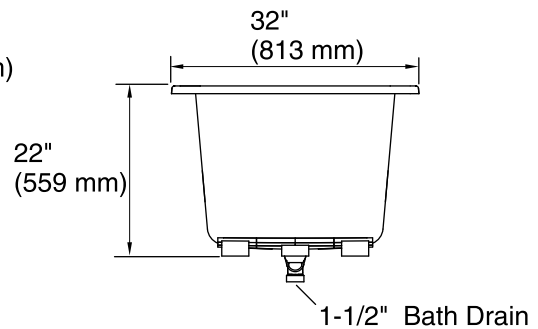

Features

- End drain.
- Slotted overflow for deep soaking.
- Integral lumbar support.
- 66" (1676 mm) x 32" (813 mm) x 22" (559 mm)

Material

- Acrylic

Installation

- Drop-in or under-mount.

Required Accessories

No change in measurement if connected with drain illustrated. (K-7272)

Technical Information

All product dimensions are nominal.

Installation:	Drop-in, Under-mount
Drain location:	End
Basin area, bottom:	44-1/2" x 22-5/16" (1130 mm x 567 mm)
Basin area, top:	59-5/8" x 25-1/2" (1514 mm x 648 mm)
Weight:	86 lbs (39 kg)
Minimum floor load:	50 lbs/ft ² (244.1 kg/m ²)
Water depth:	18" (457 mm)
Water capacity:	85.8 gal (324.8 L)
Cutout:	Drop-in, 64-1/2" x 30-1/2" (1638 mm x 775 mm)

Notes

Measure your actual product for roughing-in details.

Install this product according to the installation guide.

Hot water supply should be 70% of capacity or greater. Installations will vary.