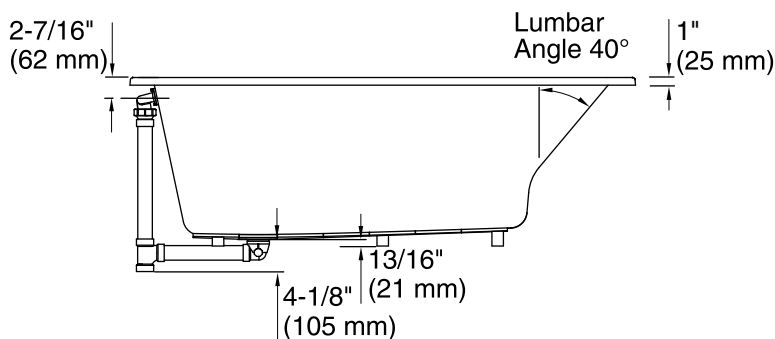

Features

- End drain.
- Slotted overflow for deep soaking.
- Integral lumbar support.
- 66" (1676 mm) x 32" (813 mm) x 22" (559 mm)

Material

- Acrylic

Installation

- Drop-in or under-mount.

Required Accessories

No change in measurement if connected with drain illustrated. (K-7272)

Technical Information

All product dimensions are nominal.

Installation:	Drop-in, Under-mount
Drain location:	End
Basin area, bottom:	44-1/2" x 22-5/16" (1130 mm x 567 mm)
Basin area, top:	59-5/8" x 25-1/2" (1514 mm x 648 mm)
Weight:	86 lbs (39 kg)
Minimum floor load:	50 lbs/ft ² (244.1 kg/m ²)
Water depth:	18" (457 mm)
Water capacity:	85.8 gal (324.8 L)
Cutout:	Drop-in, 64-1/2" x 30-1/2" (1638 mm x 775 mm)