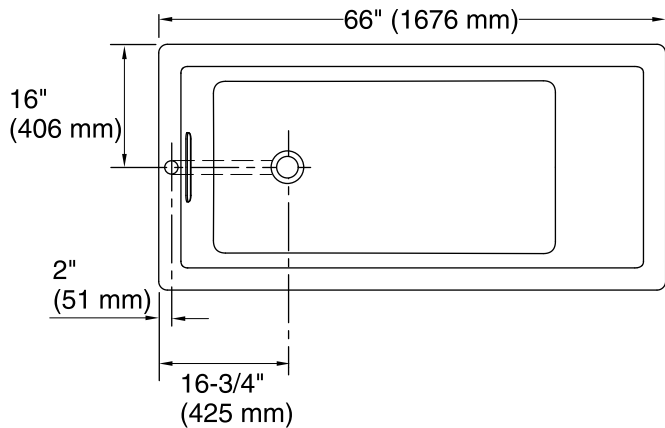

Features

- End drain.
- Slotted overflow for deep soaking.
- Integral lumbar support.
- 66" (1676 mm) x 32" (813 mm) x 22" (559 mm)

Material

- Acrylic

Installation

- Drop-in or under-mount.

Required Accessories

No change in measurement if connected with drain illustrated. (K-7272)

Technical Information

All product dimensions are nominal.

Installation:	Drop-in, Under-mount
Drain location:	End
Basin area, bottom:	44-1/2" x 22-5/16" (1130 mm x 567 mm)
Basin area, top:	59-5/8" x 25-1/2" (1514 mm x 648 mm)
Weight:	86 lbs (39 kg)
Minimum floor load:	50 lbs/ft ² (244.1 kg/m ²)
Water depth:	18" (457 mm)
Water capacity:	85.8 gal (324.8 L)
Cutout:	Drop-in, 64-1/2" x 30-1/2" (1638 mm x 775 mm)

Notes

Measure your actual product for roughing-in details.

Install this product according to the installation guide.

Hot water supply should be 70% of capacity or greater. Installations will vary.