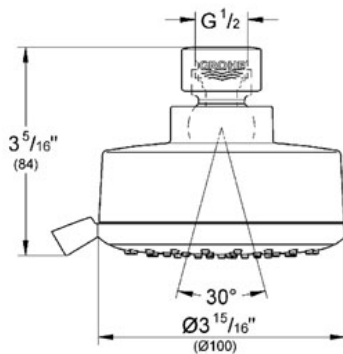

**Product Description:**  
Head shower 4 sprays

**Standard Specification:**

- GROHE StarLight® finish
- GROHE DreamSpray® perfect spray pattern
- GROHE EcoJoy® technology for less water and perfect flow
- SpeedClean anti-lime system
- Inner WaterGuide for a longer life
- GROHE Rain O2, Rain
- Rotating ball joint  $\pm 15^\circ$
- Suitable for instantaneous heater
- Blister pack
- Min. recommended pressure 15 psi
- Max Flow Rate: 2.0 gpm
- Massage, Jet