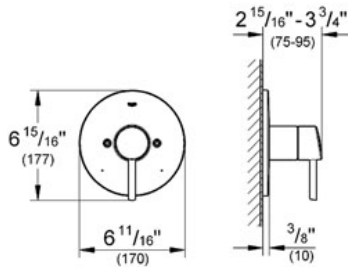

CONCETTO
Pressure Balance Valve Trimset
MODEL # 19457

Pure Freude an Wasser

GROHE America, Inc | 200 North Gary Avenue, Suite G, Roselle, IL 60172
Phone: +1 (800) 444-7643 | Fax: +1 (800) 225-2778 | us-customerservice@grohe.com

ADA

Product Description:
Pressure Balance Valve Trimset

- Standard Specification:**
- Without concealed body
 - For use with Grohsafe Rough-In Valve 35 015
 - Escutcheon with wall sealing

- Applicable Codes & Standards:**
- Energy Policy Act of 1992
 - ASME A112.18.1/CSA B125.1
 - ICC/ANSI A117.1