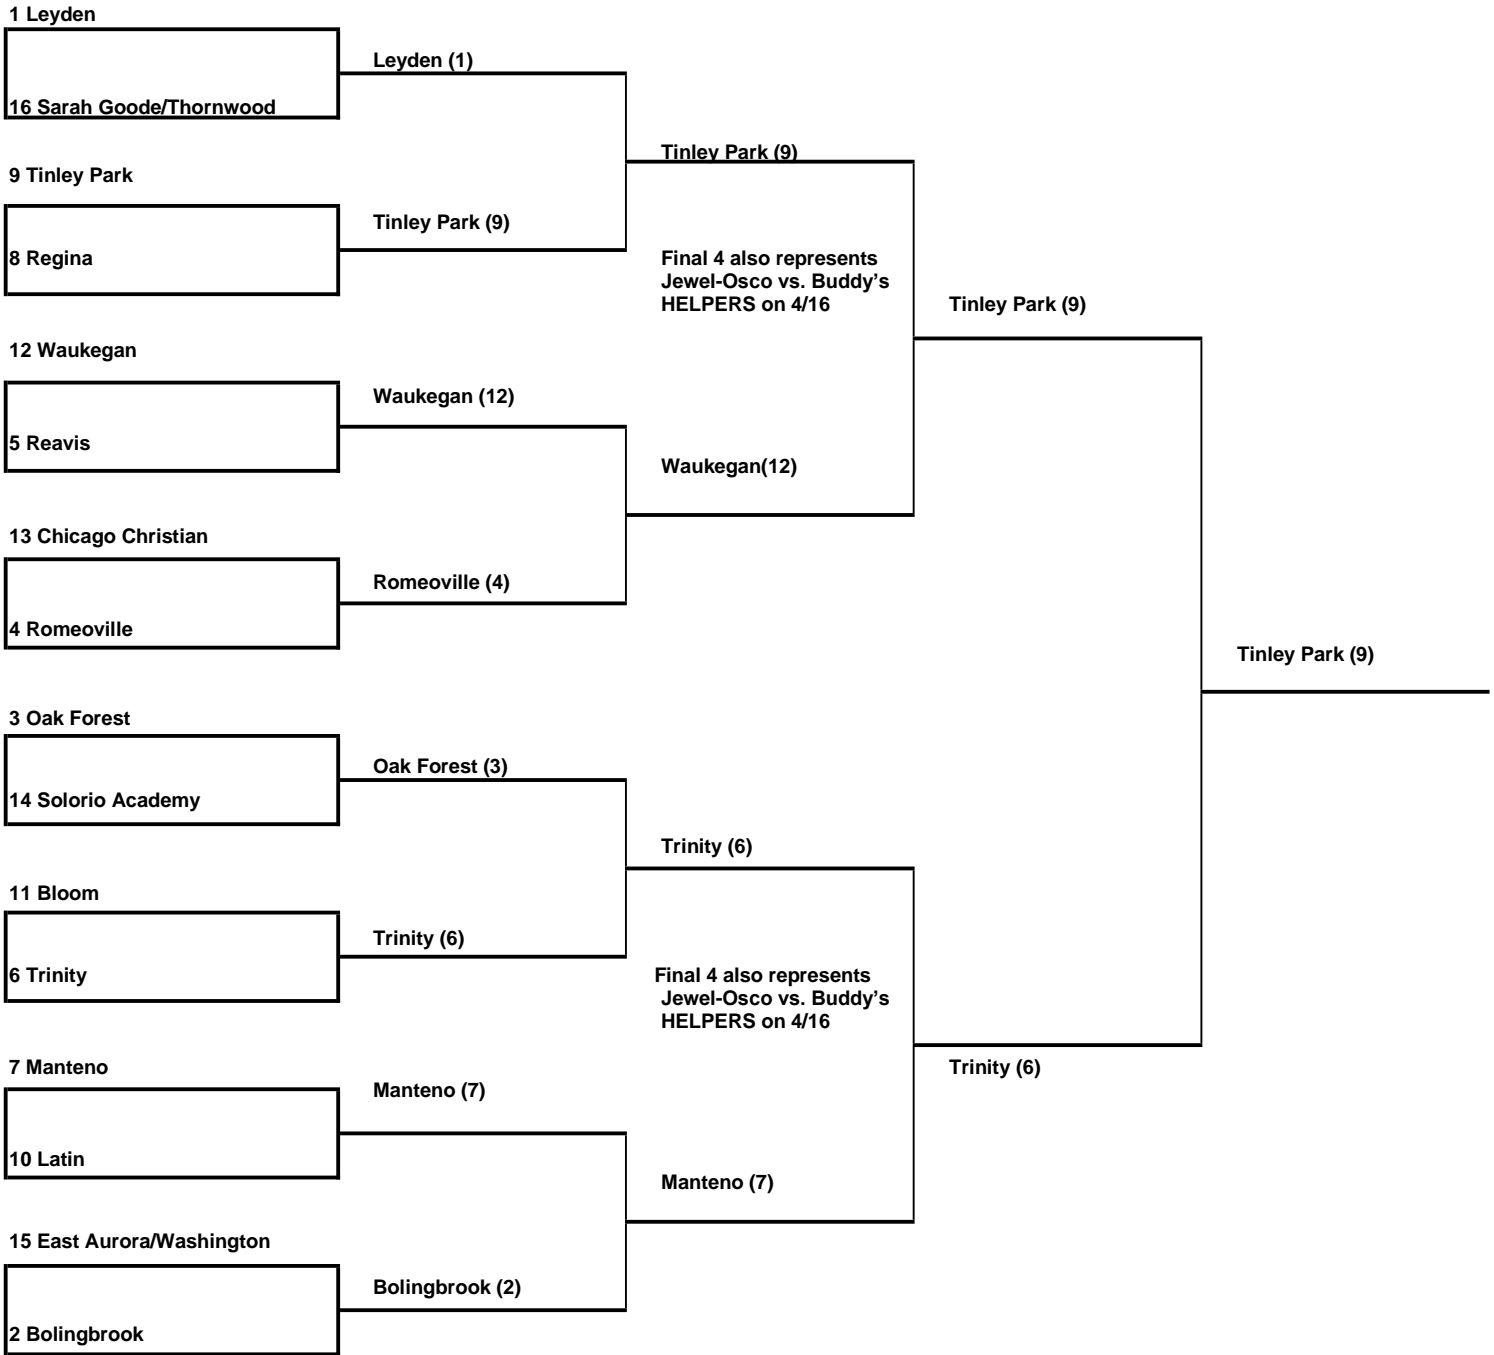

# JEWEL-OSCO BRACKET - PEPSICO SHOWDOWN

APRIL 9

APRIL 12

APRIL 14

APRIL 24 @ Illinois Tech/White Sox Day

SEE FULL SCHEDULE/RESULTS LINK FOR GAMES AND FINALScores!

THURSDAY, APRIL 14  
Home/away matches  
Schedule announced at 10 p.m. 4/12  
ALL TEAMS PLAY