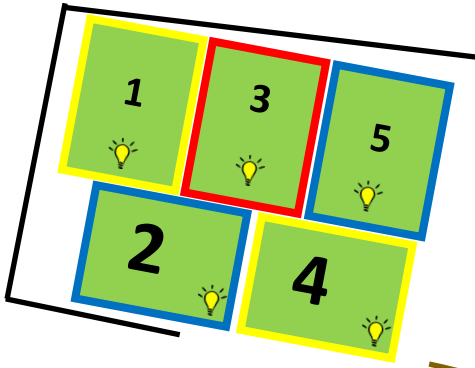

THE SOCCER PITCH

PLANO
4401 14th Street
Plano, TX 75074

Clubhouse →

Practice Map

Exit ↓

↑ Enter

14th Street