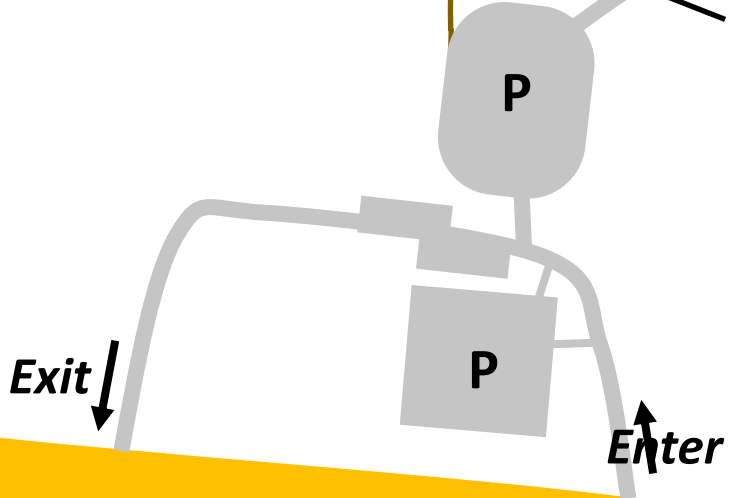

THE SOCCER PITCH

PLANO
4401 14th Street
Plano, TX 75074

League Elite & PIT Outdoor League Field Map