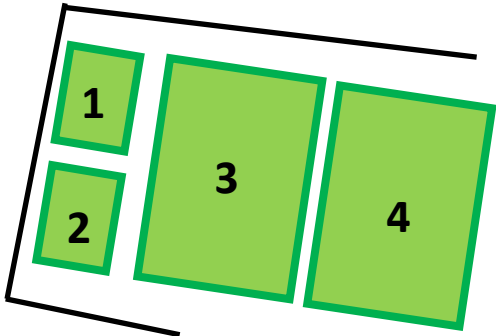

THE SOCCER PITCH

PLANO
4401 14th Street
Plano, TX 75074

Clubhouse

**League Elite &
PIT Outdoor League
Field Map**