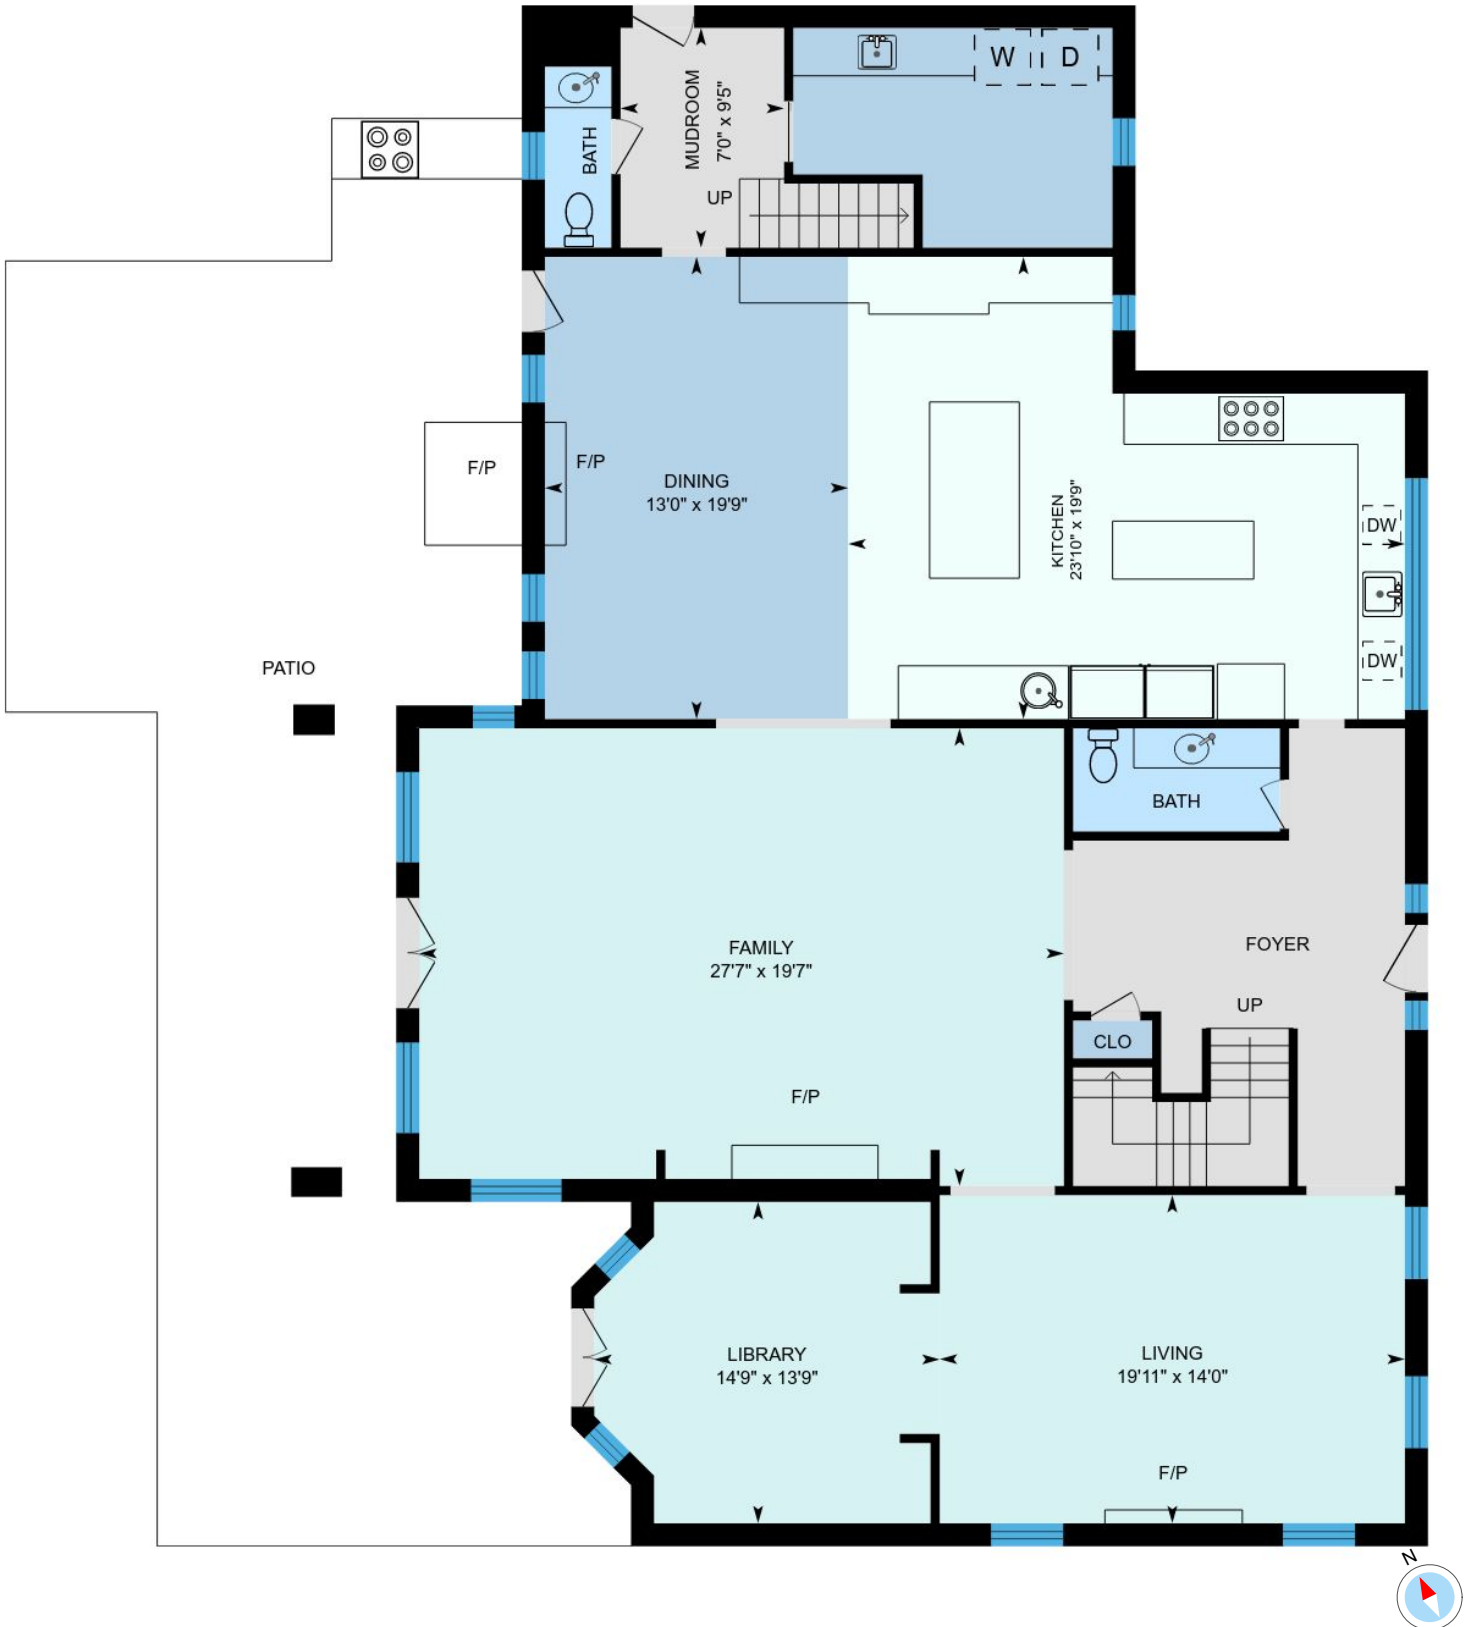

4306 Long Champ Dr, Austin, TX

Main Level

2nd Level

Upstairs Guest Suite

PREPARED: Nov, 2017

4306 Long Champ Dr, Austin, TX

3rd Level Family Retreat

Garage

PREPARED: Nov, 2017

4306 Long Champ Dr, Austin, TX

Main Level

PREPARED: Nov, 2017

Colored regions are included in total floor area. All room dimensions and floor areas must be considered approximate and are subject to independent verification. For method of measurement please see <https://youriguide.com/measure/>.

4306 Long Champ Dr, Austin, TX

2nd Level

PREPARED: Nov, 2017

Colored regions are included in total floor area. All room dimensions and floor areas must be considered approximate and are subject to independent verification. For method of measurement please see <https://youriguide.com/measure/>.

Upstairs Guest Suite

PREPARED: Nov, 2017

Colored regions are included in total floor area. All room dimensions and floor areas must be considered approximate and are subject to independent verification. For method of measurement please see <https://youriguide.com/measure/>.