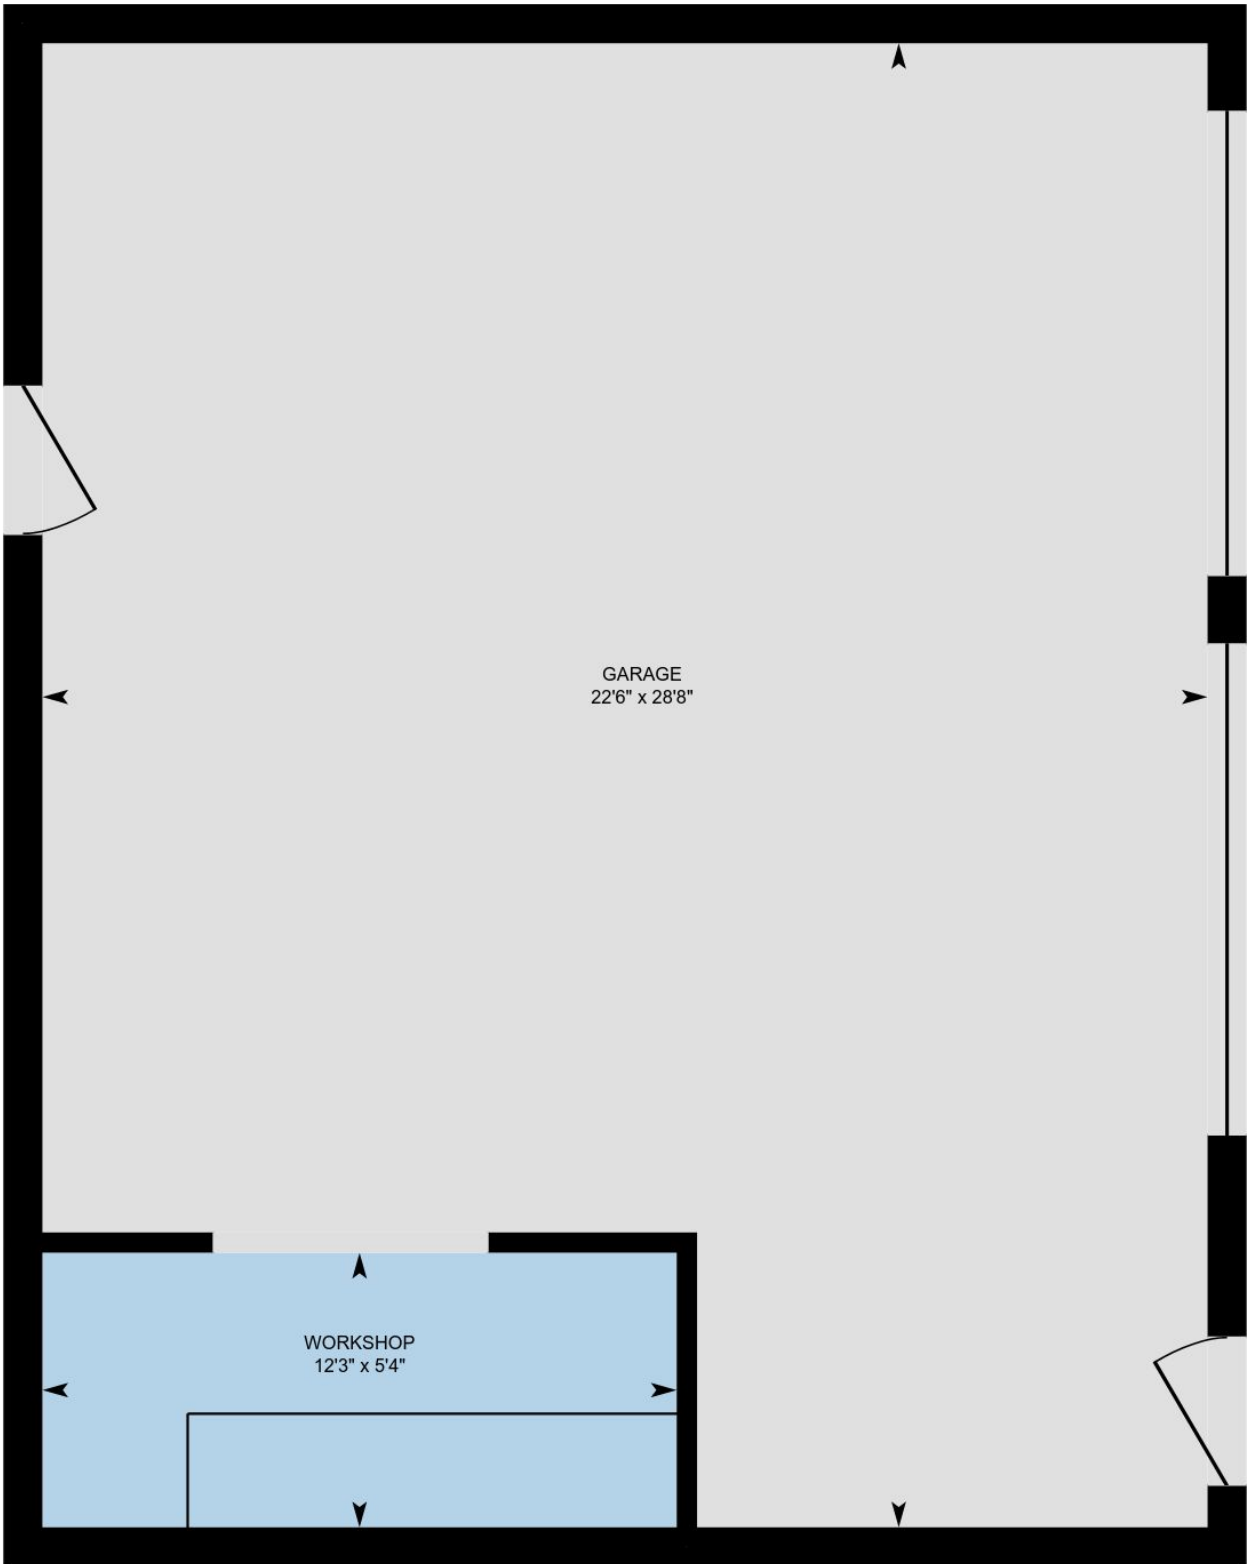

Garage

PREPARED: Nov, 2017