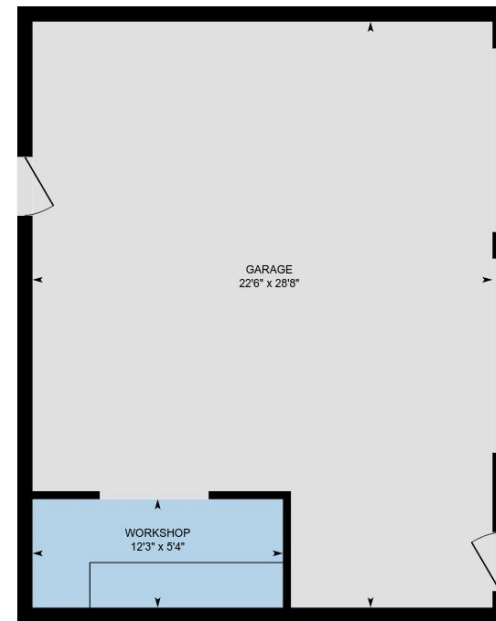

4306 Long Champ Dr, Austin, TX

Main Level

2nd Level

Upstairs Guest Suite

PREPARED: Nov, 2017

4306 Long Champ Dr, Austin, TX

3rd Level Family Retreat

Garage

PREPARED: Nov, 2017

4306 Long Champ Dr, Austin, TX

Main Level

PREPARED: Nov, 2017

Colored regions are included in total floor area. All room dimensions and floor areas must be considered approximate and are subject to independent verification. For method of measurement please see <https://youriguide.com/measure/>.

4306 Long Champ Dr, Austin, TX

2nd Level

PREPARED: Nov, 2017

Colored regions are included in total floor area. All room dimensions and floor areas must be considered approximate and are subject to independent verification. For method of measurement please see <https://youriguide.com/measure/>.