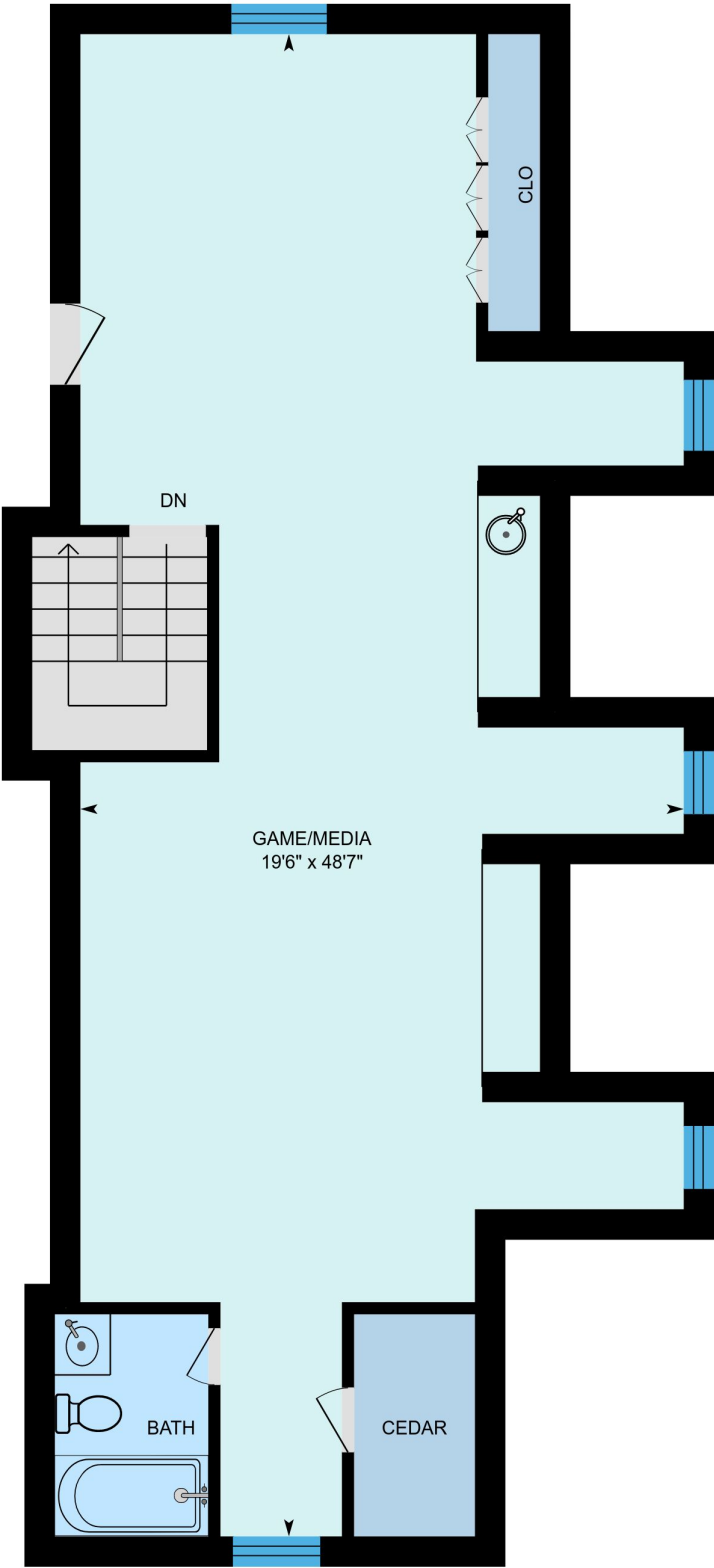

3rd Level Family Retreat

PREPARED: Nov, 2017

Colored regions are included in total floor area. All room dimensions and floor areas must be considered approximate and are subject to independent verification. For method of measurement please see <https://youriguide.com/measure/>.