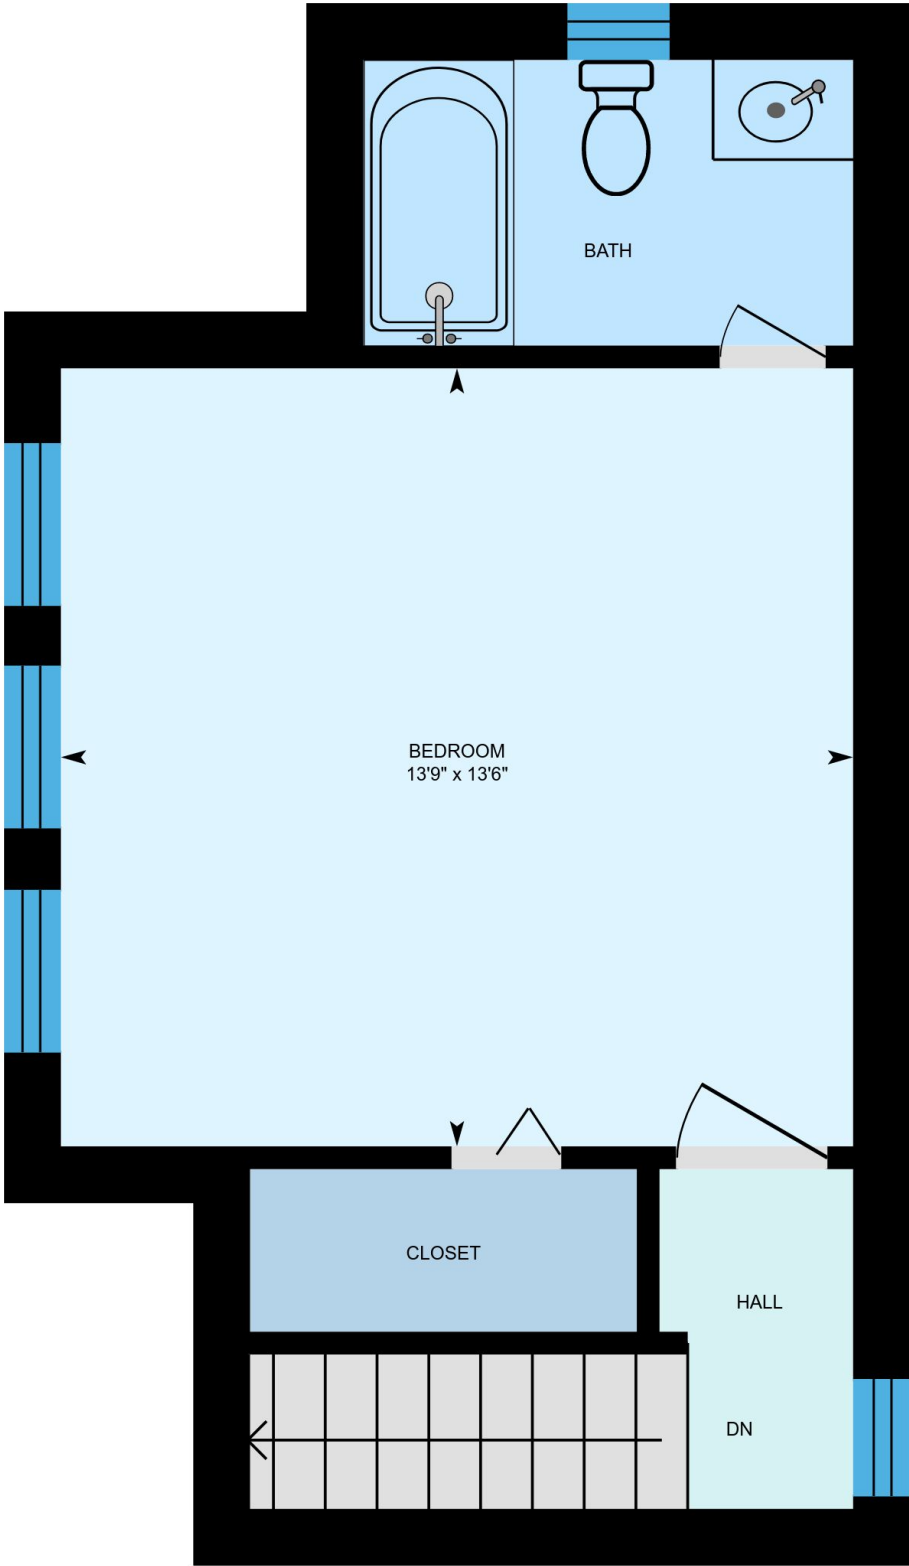

4306 Long Champ Dr, Austin, TX

Main Level

2nd Level

Upstairs Guest Suite

PREPARED: Nov, 2017

4306 Long Champ Dr, Austin, TX

3rd Level Family Retreat

Garage

4306 Long Champ Dr, Austin, TX

2nd Level

PREPARED: Nov, 2017

Colored regions are included in total floor area. All room dimensions and floor areas must be considered approximate and are subject to independent verification. For method of measurement please see <https://youriguide.com/measure/>.

Upstairs Guest Suite

PREPARED: Nov, 2017

Colored regions are included in total floor area. All room dimensions and floor areas must be considered approximate and are subject to independent verification. For method of measurement please see <https://youriguide.com/measure/>.

3rd Level Family Retreat

PREPARED: Nov, 2017

Colored regions are included in total floor area. All room dimensions and floor areas must be considered approximate and are subject to independent verification. For method of measurement please see <https://youriguide.com/measure/>.