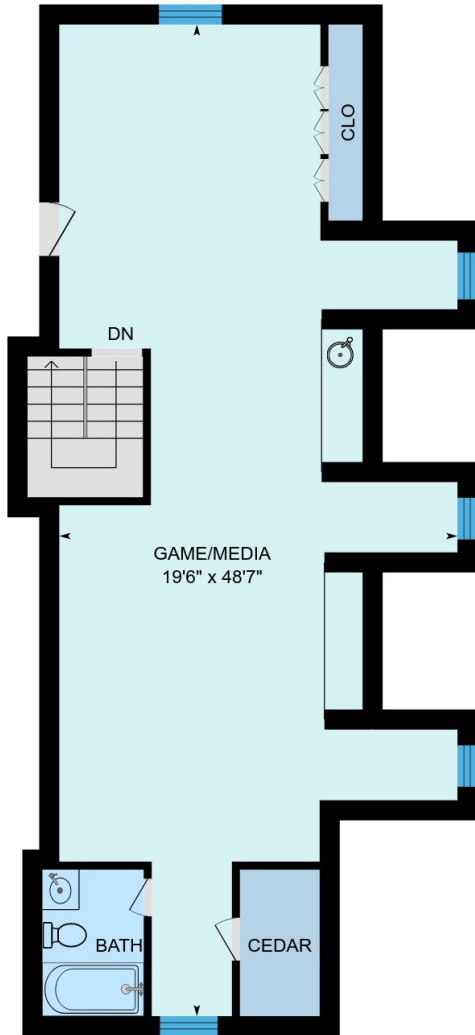

4306 Long Champ Dr, Austin, TX

Main Level

2nd Level

Upstairs Guest Suite

PREPARED: Nov, 2017

4306 Long Champ Dr, Austin, TX

3rd Level Family Retreat

Garage

PREPARED: Nov, 2017

4306 Long Champ Dr, Austin, TX

Main Level

PREPARED: Nov, 2017

Colored regions are included in total floor area. All room dimensions and floor areas must be considered approximate and are subject to independent verification. For method of measurement please see <https://youriguide.com/measure/>.

4306 Long Champ Dr, Austin, TX

2nd Level

PREPARED: Nov, 2017

Colored regions are included in total floor area. All room dimensions and floor areas must be considered approximate and are subject to independent verification. For method of measurement please see <https://youriguide.com/measure/>.

Upstairs Guest Suite

PREPARED: Nov, 2017

Colored regions are included in total floor area. All room dimensions and floor areas must be considered approximate and are subject to independent verification. For method of measurement please see <https://youriguide.com/measure/>.