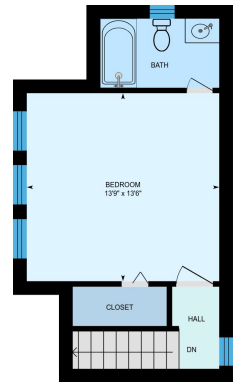

4306 Long Champ Dr, Austin, TX

Main Level

2nd Level

Upstairs Guest Suite

PREPARED: Nov, 2017

4306 Long Champ Dr, Austin, TX

3rd Level Family Retreat

Garage

PREPARED: Nov, 2017

4306 Long Champ Dr, Austin, TX

Main Level

PREPARED: Nov, 2017

Colored regions are included in total floor area. All room dimensions and floor areas must be considered approximate and are subject to independent verification. For method of measurement please see <https://youriguide.com/measure/>.

4306 Long Champ Dr, Austin, TX

2nd Level

PREPARED: Nov, 2017

Colored regions are included in total floor area. All room dimensions and floor areas must be considered approximate and are subject to independent verification. For method of measurement please see <https://youriguide.com/measure/>.

Upstairs Guest Suite

PREPARED: Nov, 2017

Colored regions are included in total floor area. All room dimensions and floor areas must be considered approximate and are subject to independent verification. For method of measurement please see <https://youriguide.com/measure/>.