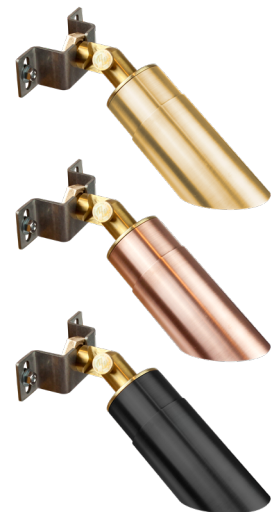

MADE IN AMERICA

THE ARCHES

SURFACE MOUNTED UP AND DOWN LIGHT

Directional Light for MR16 Lamps

Made in America, with American Materials

Available in Brass, Copper, or Black Brass (Cerakote®)

Built-In Glare Shield

Signature Adjustment System
(22 points of articulation in 10° increments)

Includes Lighting Shrink Professional Crimp, Heat Shrink Cable Connector, and a Machined Mounting Canopy

Use with Brilliance Chameleon MR16 Lamps for RGBW