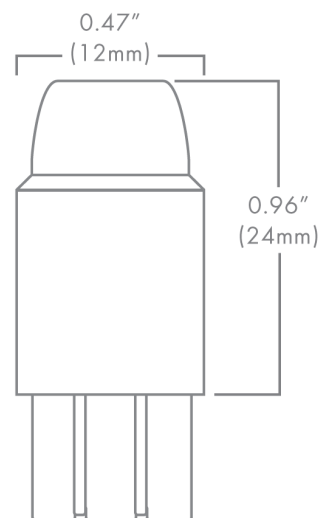

MICRO T5

DESCRIPTION

The Brilliance Micro T5 Wedge is a sub-compact LED that features Brilliance's omni-directional beam pattern. This Micro T5 Wedge is energy efficient and water resistant. It is designed specifically for landscape retrofit applications and is ideal for pathway lighting fixtures. Dimmable with Brilliance Dimmer and most magnetic transformers. Suitable for damp locations and for use in totally enclosed luminaires. Not for underwater use.

FEATURES

- Ceramic technology
- UL Recognized Components

MICRO T5 SPECS

Wattage	1.2W
Volt Amps	1.52
Lumens	100
Beam Spread	Omni-directional
Kelvin Temperature	2700
Operating Range	8-14 VAC/DC
Replaces	10W Halogen
CRI	85
IP	65
Lamp Life (hours)	35,000
Warranty (years)	5