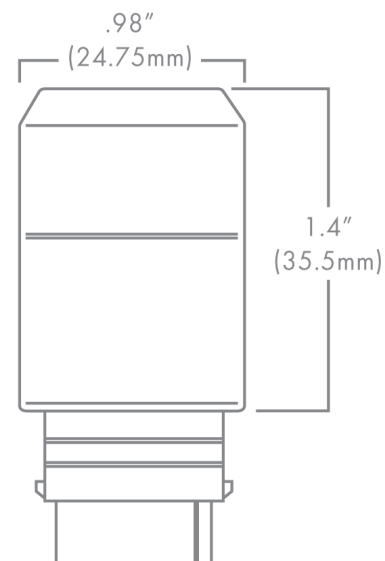

BEACON S8

DESCRIPTION

The Brilliance Beacon S8 Wedge is a subcompact LED that features Brilliance's omni-directional beam pattern. This S8 is energy efficient and water resistant. It is designed specifically for landscape retrofit applications and is ideal for pathway lighting fixtures and step lights. Dimmable with Brilliance Dimmer and most magnetic transformers. Suitable for damp locations and for use in totally enclosed luminaires. Not for underwater use.

BEACON S8 FEATURES

- Ceramic technology
- UL Recognized Components

BEACON S8 SPECS

Wattage	2W
Volt Amps	3.28
Lumens	2700K 200
	3000K 245
Beam Spread	Omni-directional
Kelvin Temperature	2700, 3000
Operating Range	8-25 VAC/DC
Replaces	20W Halogen
CRI	84
IP	65
Lamp Life (hours)	35,000
Warranty (years)	5

Part Number: **BRI-BEACON-S8-XXXX**

|
Kelvin