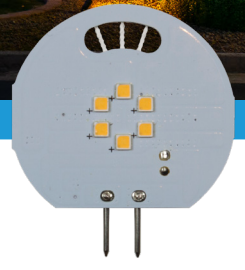

BRILLIANCE

RETROFIT MINIATURES

Photograph courtesy of Refined Outdoor Lighting LLC, project uses Micro and Beacon Series

MICRO SERIES

G4 BI-PINS

MICRO G4

MICRO T5

BLAZE G4

**RECTANGLE
WAFER**

**ROUND
WAFER**

Photograph courtesy of Moonscape Landscape Illumination, Inc., project uses Beacon G4 Lamps

BEACON SERIES

BEACON SCB

BEACON DCB

BEACON G4

BEACON PLUS