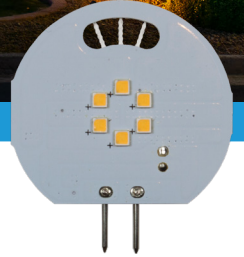

### G4 BI-PINS

**MICRO G4**

**MICRO T5**

**BLAZE G4**

**RECTANGLE  
WAFER**

**ROUND  
WAFER**

Photograph courtesy of Moonscape Landscape Illumination, Inc., project uses Beacon G4 Lamps