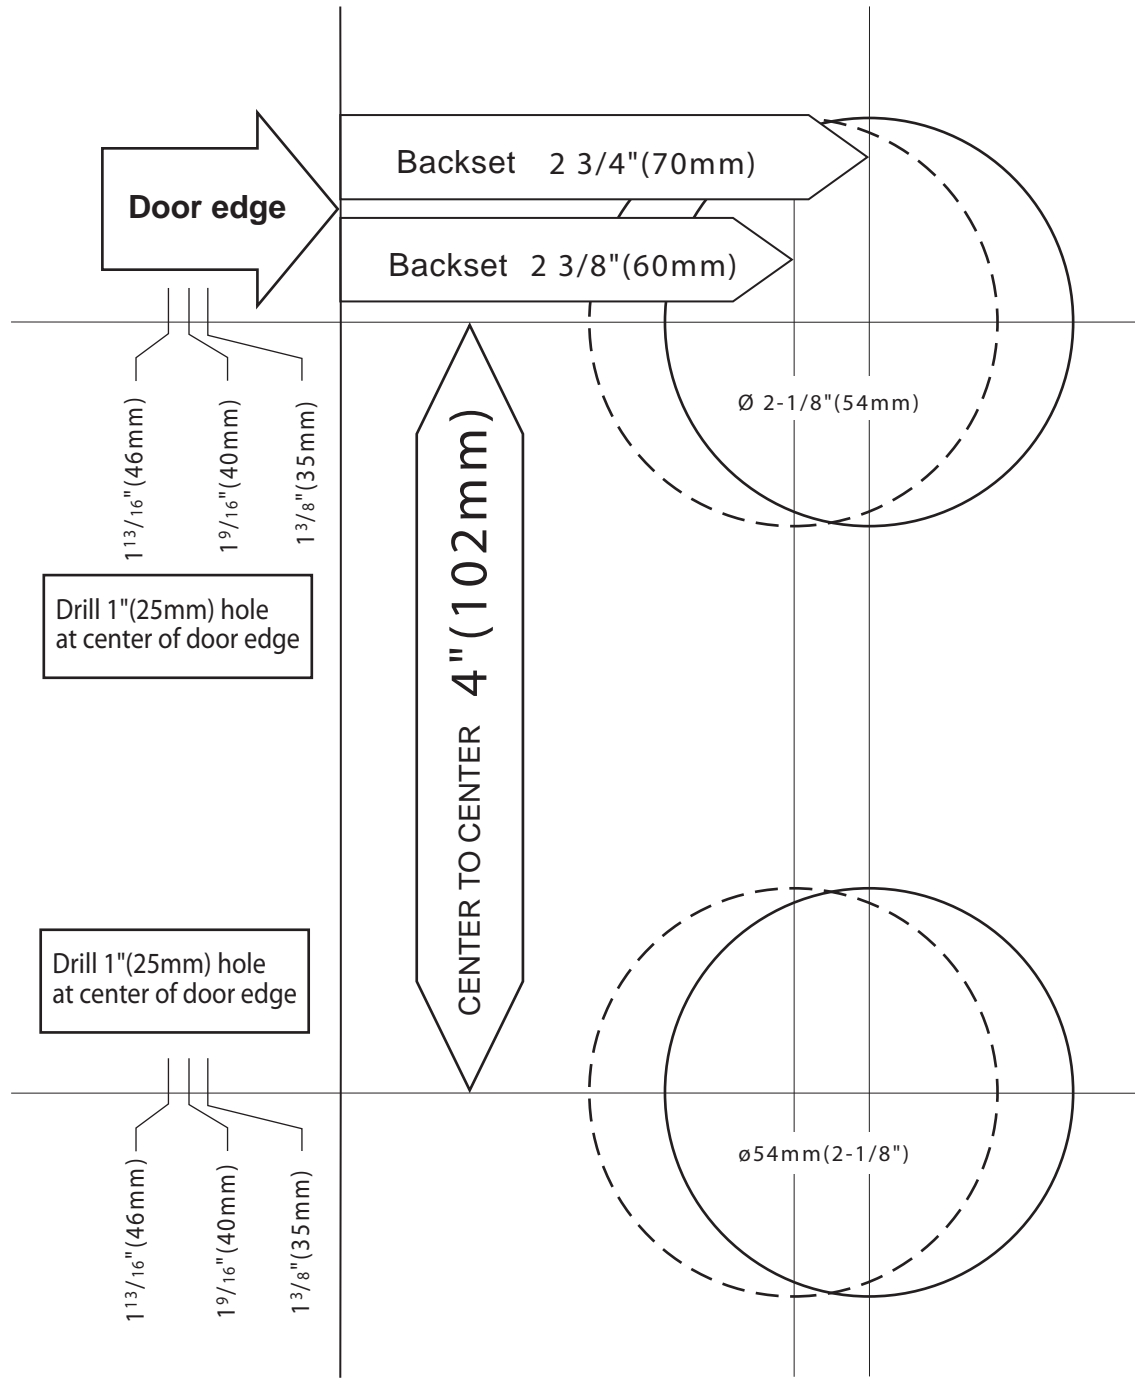

| | | | |
|---|-------------|----------------|---|
| Item No. | Unit | Version | Pamex Inc. 4680 Vinita Court Chino, CA 91710 Tel: (800) 621-6869 Fax: (800) 838-8307 www.pamexinc.com |
| FI-4 | inches (mm) | ver. 15507 | |
| Description | | | |
| FI Series Grade 2 4"C-T-C Tubular Interconnected Lock | | | |

Drawing Is Not to Scale