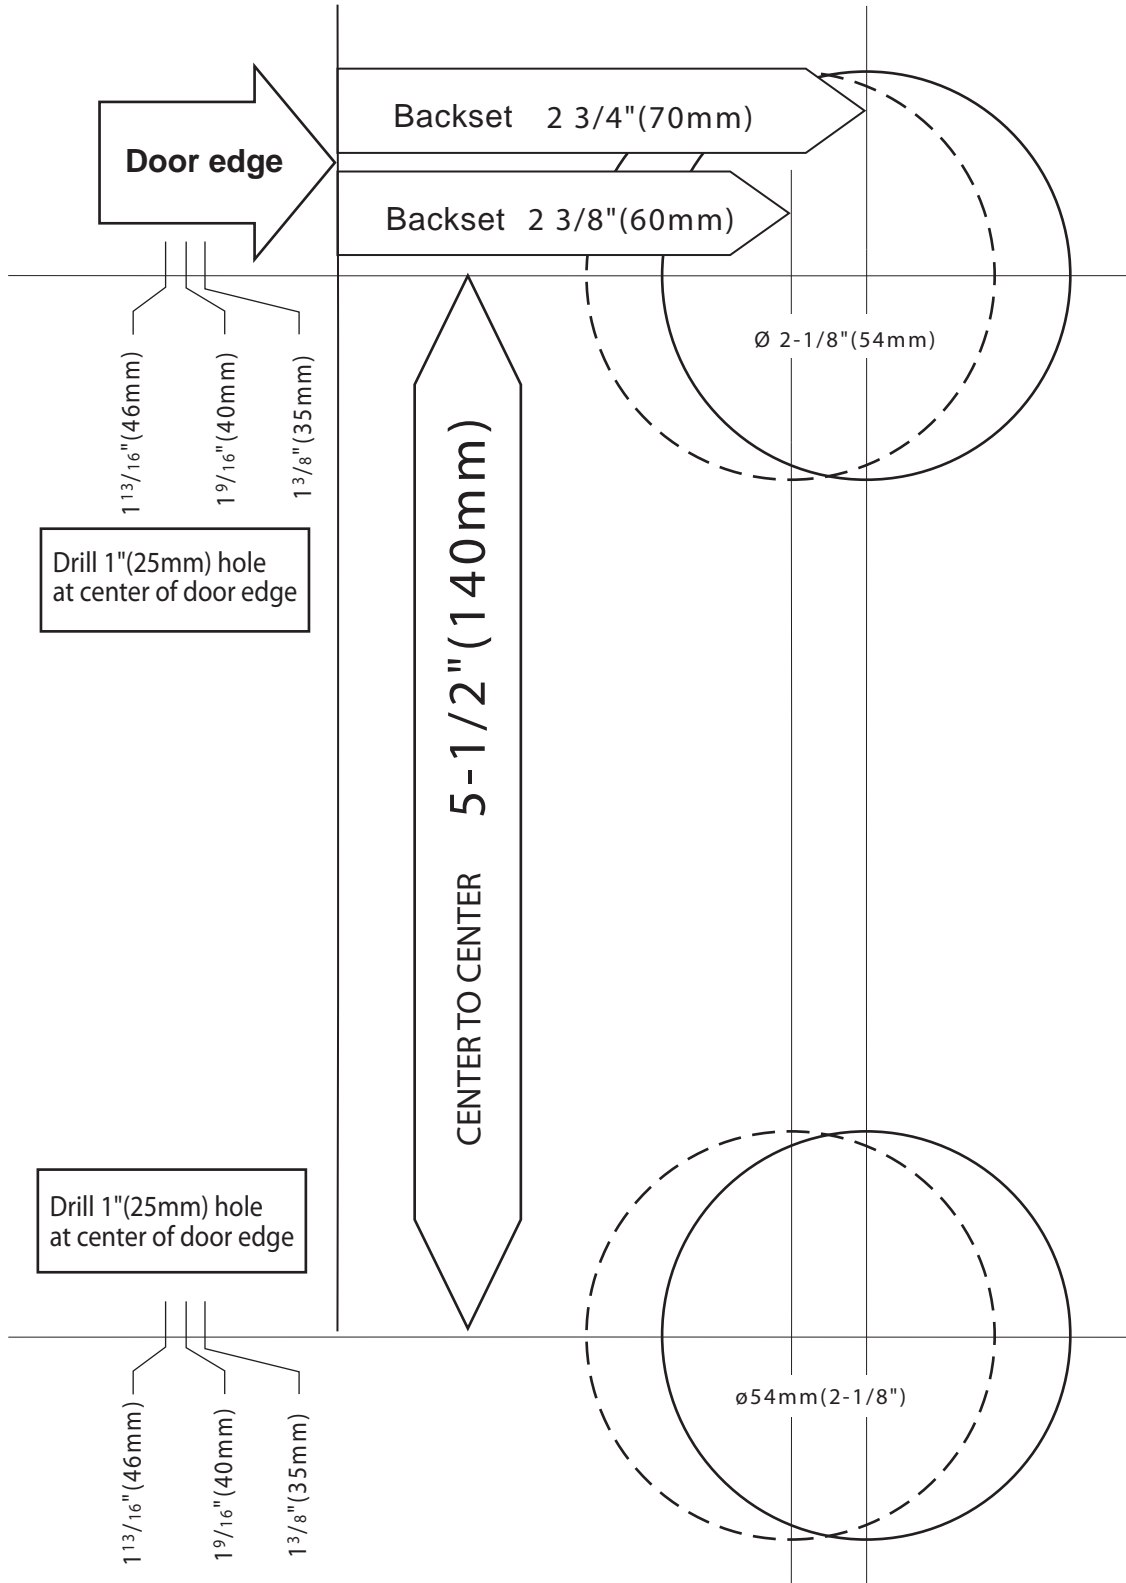

Item No.	Unit	Version
FI-5	inches (mm)	ver. 15507
Description		
FI-5 Series Grade 2 5-1/2" C-T-C Tubular Interconnected Lock		

Pamex Inc.
4680 Vinita Court
Chino, CA 91710
Tel: (800) 621-6869
Fax: (800) 838-8307
www.pamexinc.com

Drawing Is Not to Scale