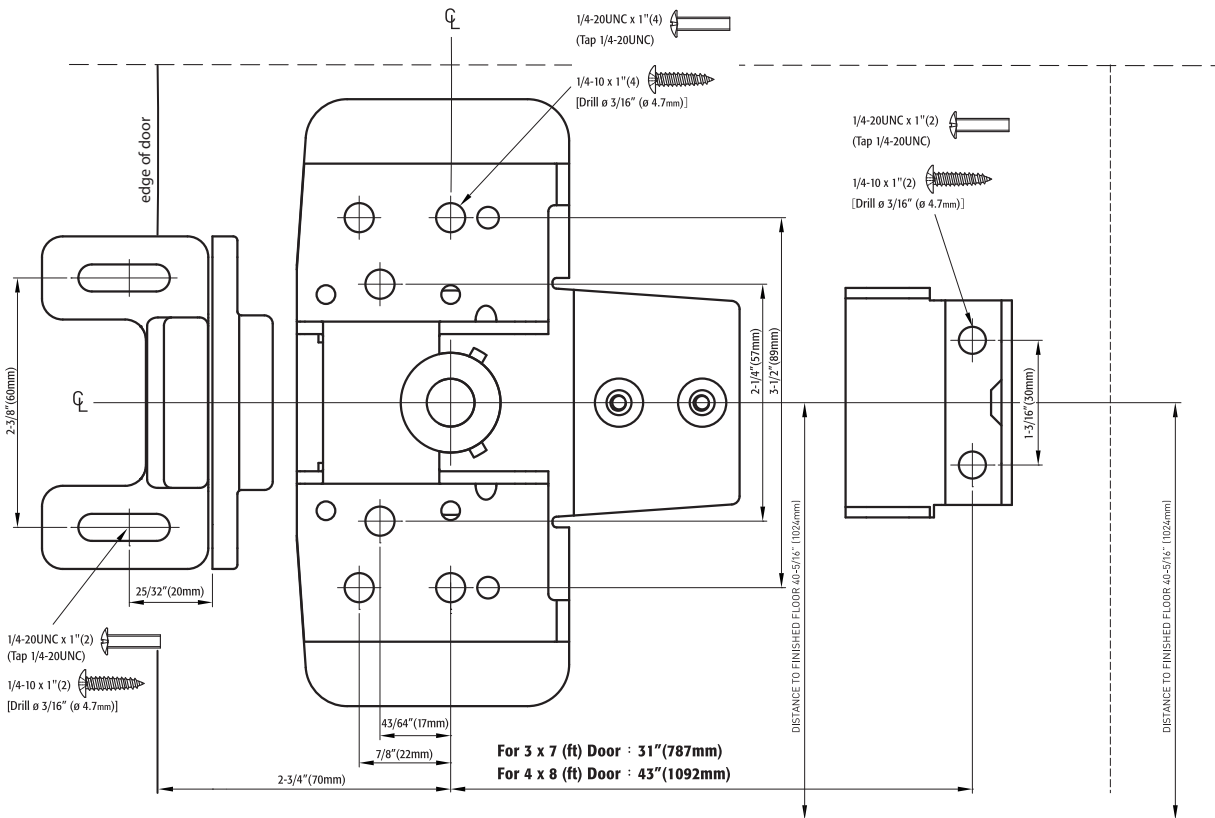

<b>Item No.</b>	<b>Unit</b>	<b>Version</b>
E7000 / EF7000	inches (mm)	ver. 15507
<b>Description</b>		
E7000 / EF7000 Rim Type Exit Device		

**Pamex Inc.**  
 4680 Vinita Court  
 Chino, CA 91710  
 Tel: (800) 621-6869  
 Fax: (800) 838-8307  
[www.pamexinc.com](http://www.pamexinc.com)

**Drawing Is Not to Scale**