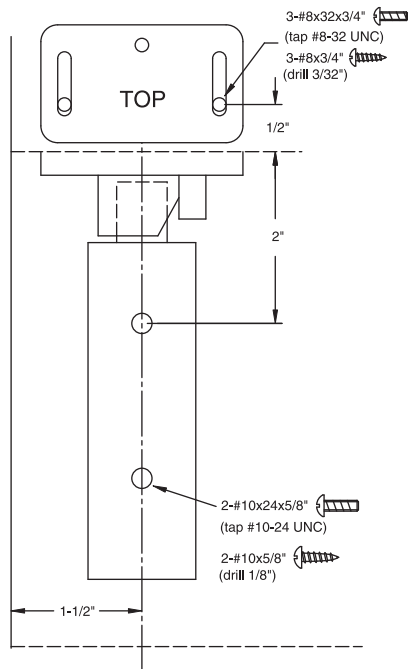

Item No.	Unit	Version	Pamex Inc.
E5000	inches	ver. 15507	4680 Vinita Court Chino, CA 91710 Tel: (800) 621-6869 Fax: (800) 838-8307 <a href="http://www.pamexinc.com">www.pamexinc.com</a>
<b>Description</b>			
E5000 / EF5000 Vertical Rod Exit Device			

**Drawing Is Not to Scale**