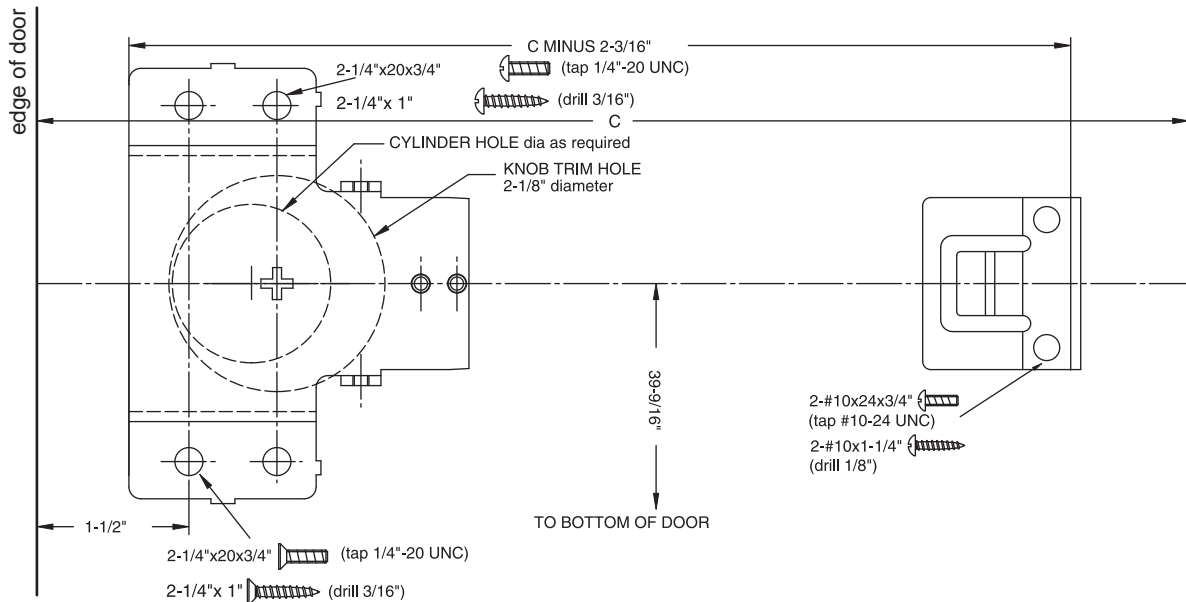

Item No.	Unit	Version	Pamex Inc.
E5000	inches	ver. 15507	4680 Vinita Court Chino, CA 91710 Tel: (800) 621-6869 Fax: (800) 838-8307 <a href="http://www.pamexinc.com">www.pamexinc.com</a>
<b>Description</b>			
E5000 / EF5000 Vertical Rod Exit Device			

**Drawing Is Not to Scale**