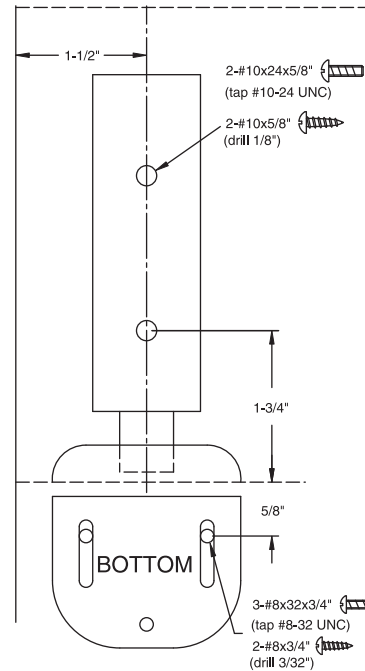

Item No.	Unit	Version	Pamex Inc.
E5000	inches	ver. 15507	4680 Vinita Court Chino, CA 91710 Tel: (800) 621-6869 Fax: (800) 838-8307 <a href="http://www.pamexinc.com">www.pamexinc.com</a>
<b>Description</b>			
E5000 / EF5000 Vertical Rod Exit Device			

**Drawing Is Not to Scale**