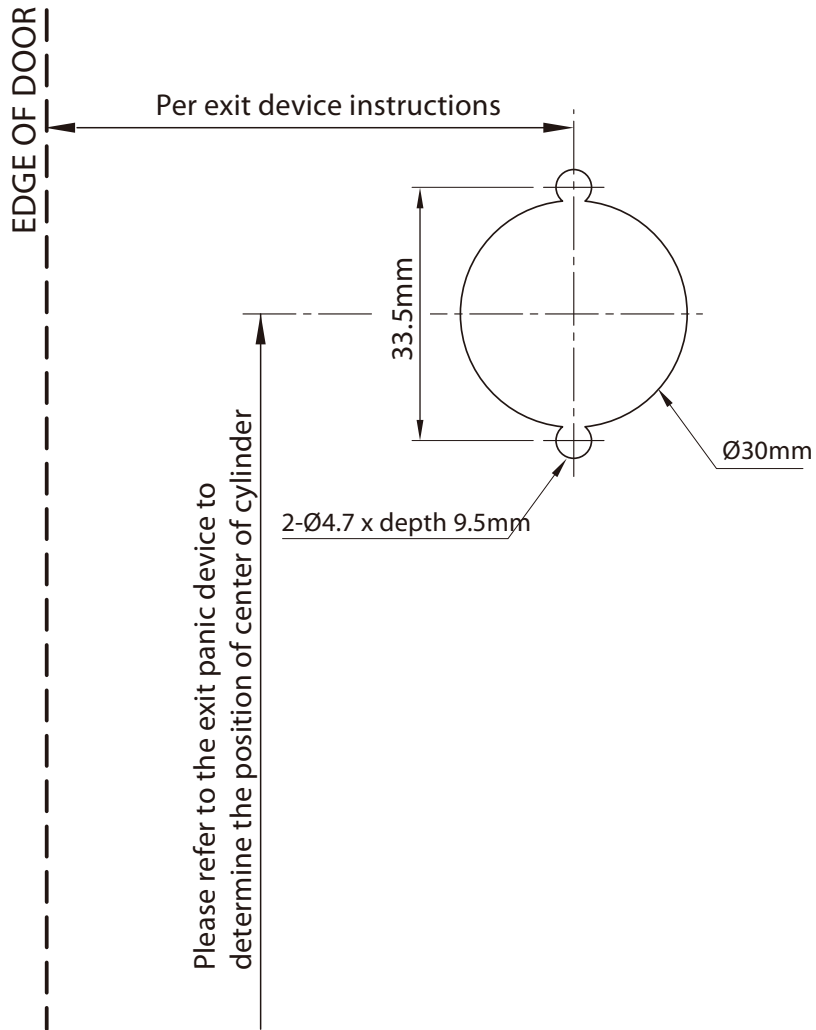

Item No. E8000NLS	Unit mm	Version ver. 15507	Pamex Inc. 4680 Vinita Court Chino, CA 91710 Tel: (800) 621-6869 Fax: (800) 838-8307 www.pamexinc.com
Description			
E8000 Single Pull w/ Rim Cylinder			

Drawing Is Not to Scale