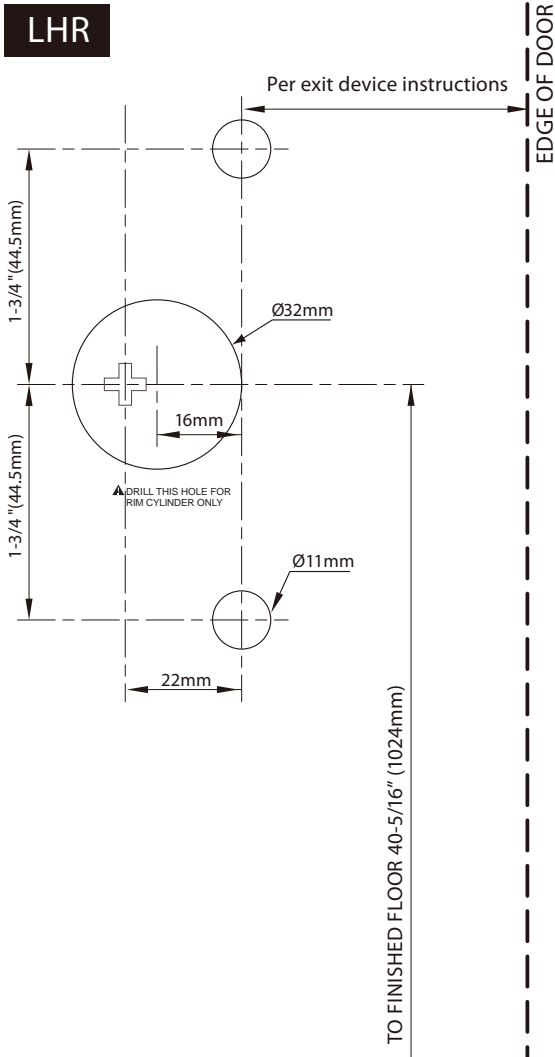

<b>Item No.</b> E8000DT/EOP	<b>Unit</b> inches (mm)	<b>Version</b> ver. 15507	<b>Pamex Inc.</b> 4680 Vinita Court Chino, CA 91710 Tel: (800) 621-6869 Fax: (800) 838-8307 <a href="http://www.pamexinc.com">www.pamexinc.com</a>
<b>Description</b>			
E8000 Pull Plate E8000 Cover Plate			

**LHR**

**RHR**

**Drawing Is Not to Scale**