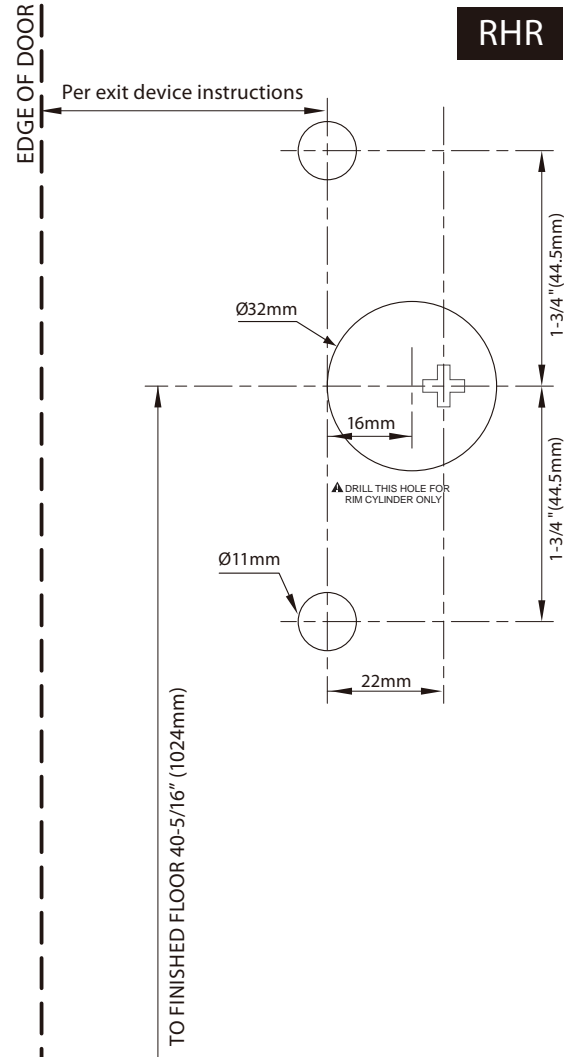

<b>Item No.</b> E8000DT/EOP	<b>Unit</b> inches (mm)	<b>Version</b> ver. 15507	<b>Pamex Inc.</b> 4680 Vinita Court Chino, CA 91710 Tel: (800) 621-6869 Fax: (800) 838-8307 <a href="http://www.pamexinc.com">www.pamexinc.com</a>
<b>Description</b>			
E8000 Pull Plate E8000 Cover Plate			

**LHR**

**RHR**

**Drawing Is Not to Scale**