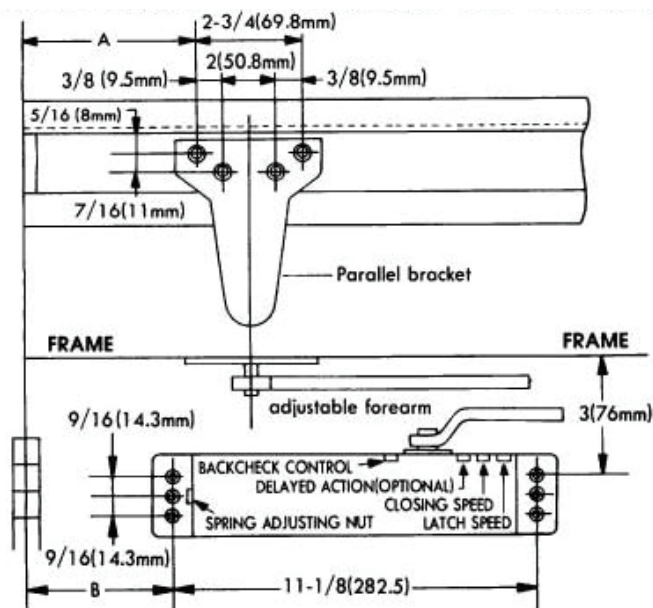

Item No.	Unit	Version	Pamex Inc. 4680 Vinita Court Chino, CA 91710 Tel: (800) 621-6869 Fax: (800) 838-8307 www.pamexinc.com
GC5900	inches (mm)	ver. 15507	
Description			
GC5900 Multi-Size Full Feature Door Closer			

REGULAR ARM (PULL SIDE) Mounting

Opening	Dim. A
To 120°	7-3/32" (180mm)
120° - 180°	3-15/16" (100mm)

TOP JAMB (PUSH SIDE) Mounting

Opening	Dim. A
To 120°	7-3/32" (180mm)
120° - 180°	3-15/16" (100mm)

PARRALLEL ARM (PUSH SIDE) Mounting

Opening	Dim. A	Dim. B
To 120°	9-1/8" (241mm)	6-1/8" (156mm)
120° - 180°	5-7/8" (149.2mm)	2-9/16" (65mm)

Drawing Is Not to Scale