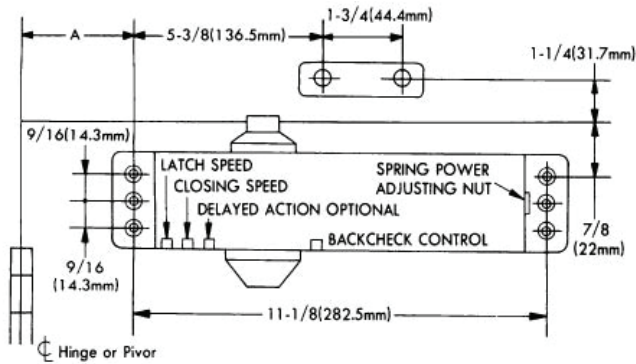

Item No.	Unit	Version	Pamex Inc. 4680 Vinita Court Chino, CA 91710 Tel: (800) 621-6869 Fax: (800) 838-8307 www.pamexinc.com
GC5900	inches (mm)	ver. 15507	
Description			
GC5900 Multi-Size Full Feature Door Closer			

REGULAR ARM (PULL SIDE) Mounting

Opening	Dim. A
To 120°	7-3/32" (180mm)
120° - 180°	3-15/16" (100mm)

TOP JAMB (PUSH SIDE) Mounting

Opening	Dim. A
To 120°	7-3/32" (180mm)
120° - 180°	3-15/16" (100mm)

PARRALLEL ARM (PUSH SIDE) Mounting

Opening	Dim. A	Dim. B
To 120°	9-1/8" (241mm)	6-1/8" (156mm)
120° - 180°	5-7/8" (149.2mm)	2-9/16" (65mm)

Drawing Is Not to Scale