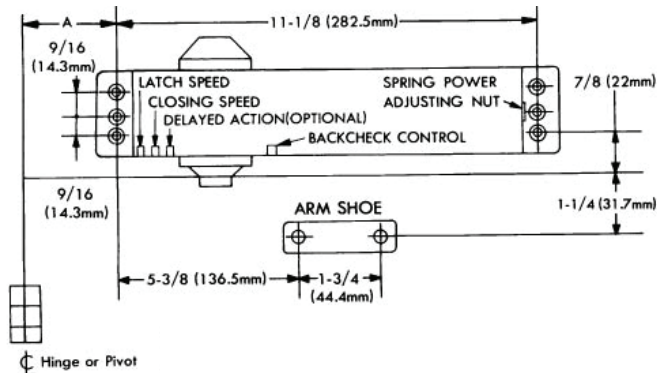

Item No.	Unit	Version	Pamex Inc. 4680 Vinita Court Chino, CA 91710 Tel: (800) 621-6869 Fax: (800) 838-8307 www.pamexinc.com
GC5900	inches (mm)	ver. 15507	
Description			
GC5900 Multi-Size Full Feature Door Closer			

REGULAR ARM (PULL SIDE) Mounting

Opening	Dim. A
To 120°	7-3/32" (180mm)
120° - 180°	3-15/16" (100mm)

TOP JAMB (PUSH SIDE) Mounting

Opening	Dim. A
To 120°	7-3/32" (180mm)
120° - 180°	3-15/16" (100mm)

PARRALLEL ARM (PUSH SIDE) Mounting

Opening	Dim. A	Dim. B
To 120°	9-1/8" (241mm)	6-1/8" (156mm)
120° - 180°	5-7/8" (149.2mm)	2-9/16" (65mm)

Drawing Is Not to Scale