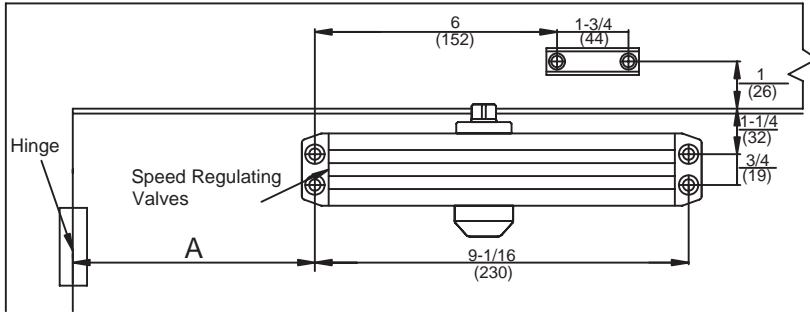

<b>Item No.</b>	<b>Unit</b>	<b>Version</b>
GC8700	inches (mm)	ver. 15507
<b>Description</b>		
GC8700 Barrier-Free Power Adjustable Door Closer		

**Pamex Inc.**  
 4680 Vinita Court  
 Chino, CA 91710  
 Tel: (800) 621-6869  
 Fax: (800) 838-8307  
[www.pamexinc.com](http://www.pamexinc.com)

### REGULAR ARM (PULL SIDE) Mounting

Opening Angle	Dimension "A"	
	Inch	mm
TO 100°	7	178
101° TO 120°	6	152
OVER 180°	3-1/2	89

### TOP JAMB (PUSH SIDE) Mounting

Opening Angle	Dimension "A"	
	Inch	mm
TO 100°	7	178
101° TO 120°	6	152
OVER 180°	3-1/2	89

### PARRALLEL ARM (PUSH SIDE) Mounting

Opening Angle	Dimension "A"		Dimension "B"	
	Inch	mm	Inch	mm
TO 100°	9-1/4	235	7-5/8	194
101° TO 131°	7-3/4	197	6-1/8	156
OVER 131°	5-3/4	146	4-1/8	105

**Drawing Is Not to Scale**