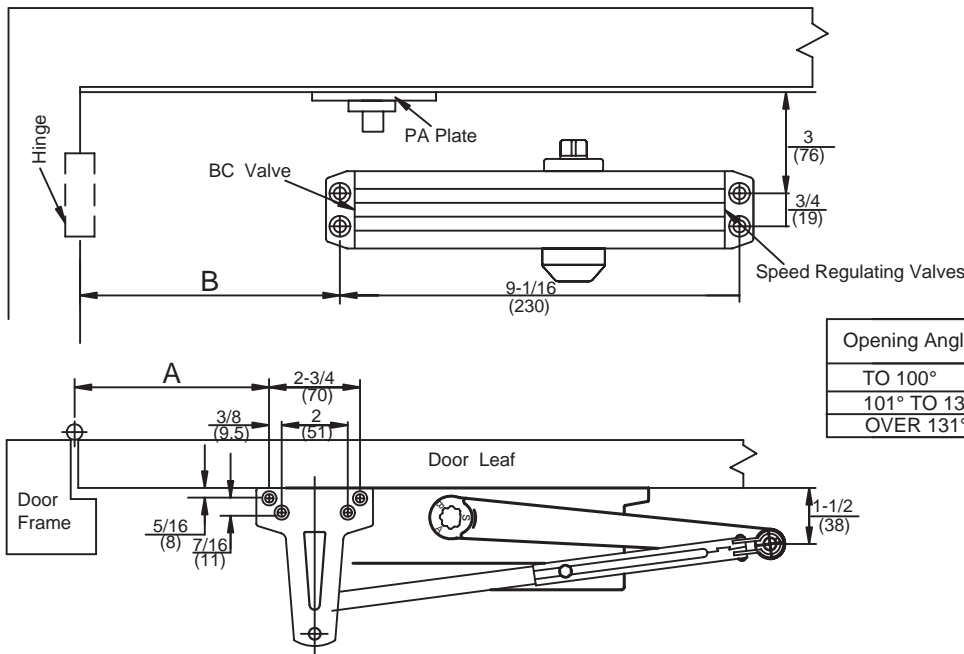

### REGULAR ARM (PULL SIDE) Mounting

Opening Angle	Dimension "A"	
	Inch	mm
TO 100°	7	178
101° TO 120°	6	152
OVER 180°	3-1/2	89

### TOP JAMB (PUSH SIDE) Mounting

Opening Angle	Dimension "A"	
	Inch	mm
TO 100°	7	178
101° TO 120°	6	152
OVER 180°	3-1/2	89

### PARRALLEL ARM (PUSH SIDE) Mounting

Opening Angle	Dimension "A"		Dimension "B"	
	Inch	mm	Inch	mm
TO 100°	9-1/4	235	7-5/8	194
101° TO 131°	7-3/4	197	6-1/8	156
OVER 131°	5-3/4	146	4-1/8	105

**Drawing Is Not to Scale**