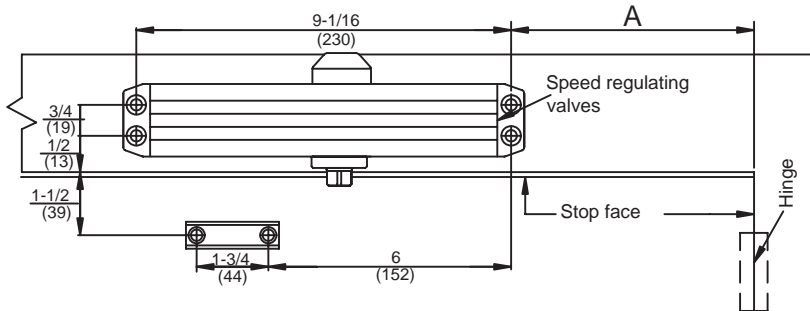

<b>Item No.</b>	<b>Unit</b>	<b>Version</b>
GC8700	inches (mm)	ver. 15507
<b>Description</b>		
GC8700 Barrier-Free Power Adjustable Door Closer		

**Pamex Inc.**  
 4680 Vinita Court  
 Chino, CA 91710  
 Tel: (800) 621-6869  
 Fax: (800) 838-8307  
[www.pamexinc.com](http://www.pamexinc.com)

### REGULAR ARM (PULL SIDE) Mounting

Opening Angle	Dimension "A"	
	Inch	mm
TO 100°	7	178
101° TO 120°	6	152
OVER 180°	3-1/2	89

### TOP JAMB (PUSH SIDE) Mounting

Opening Angle	Dimension "A"	
	Inch	mm
TO 100°	7	178
101° TO 120°	6	152
OVER 180°	3-1/2	89

### PARRALLEL ARM (PUSH SIDE) Mounting

Opening Angle	Dimension "A"		Dimension "B"	
	Inch	mm	Inch	mm
TO 100°	9-1/4	235	7-5/8	194
101° TO 131°	7-3/4	197	6-1/8	156
OVER 131°	5-3/4	146	4-1/8	105

**Drawing Is Not to Scale**